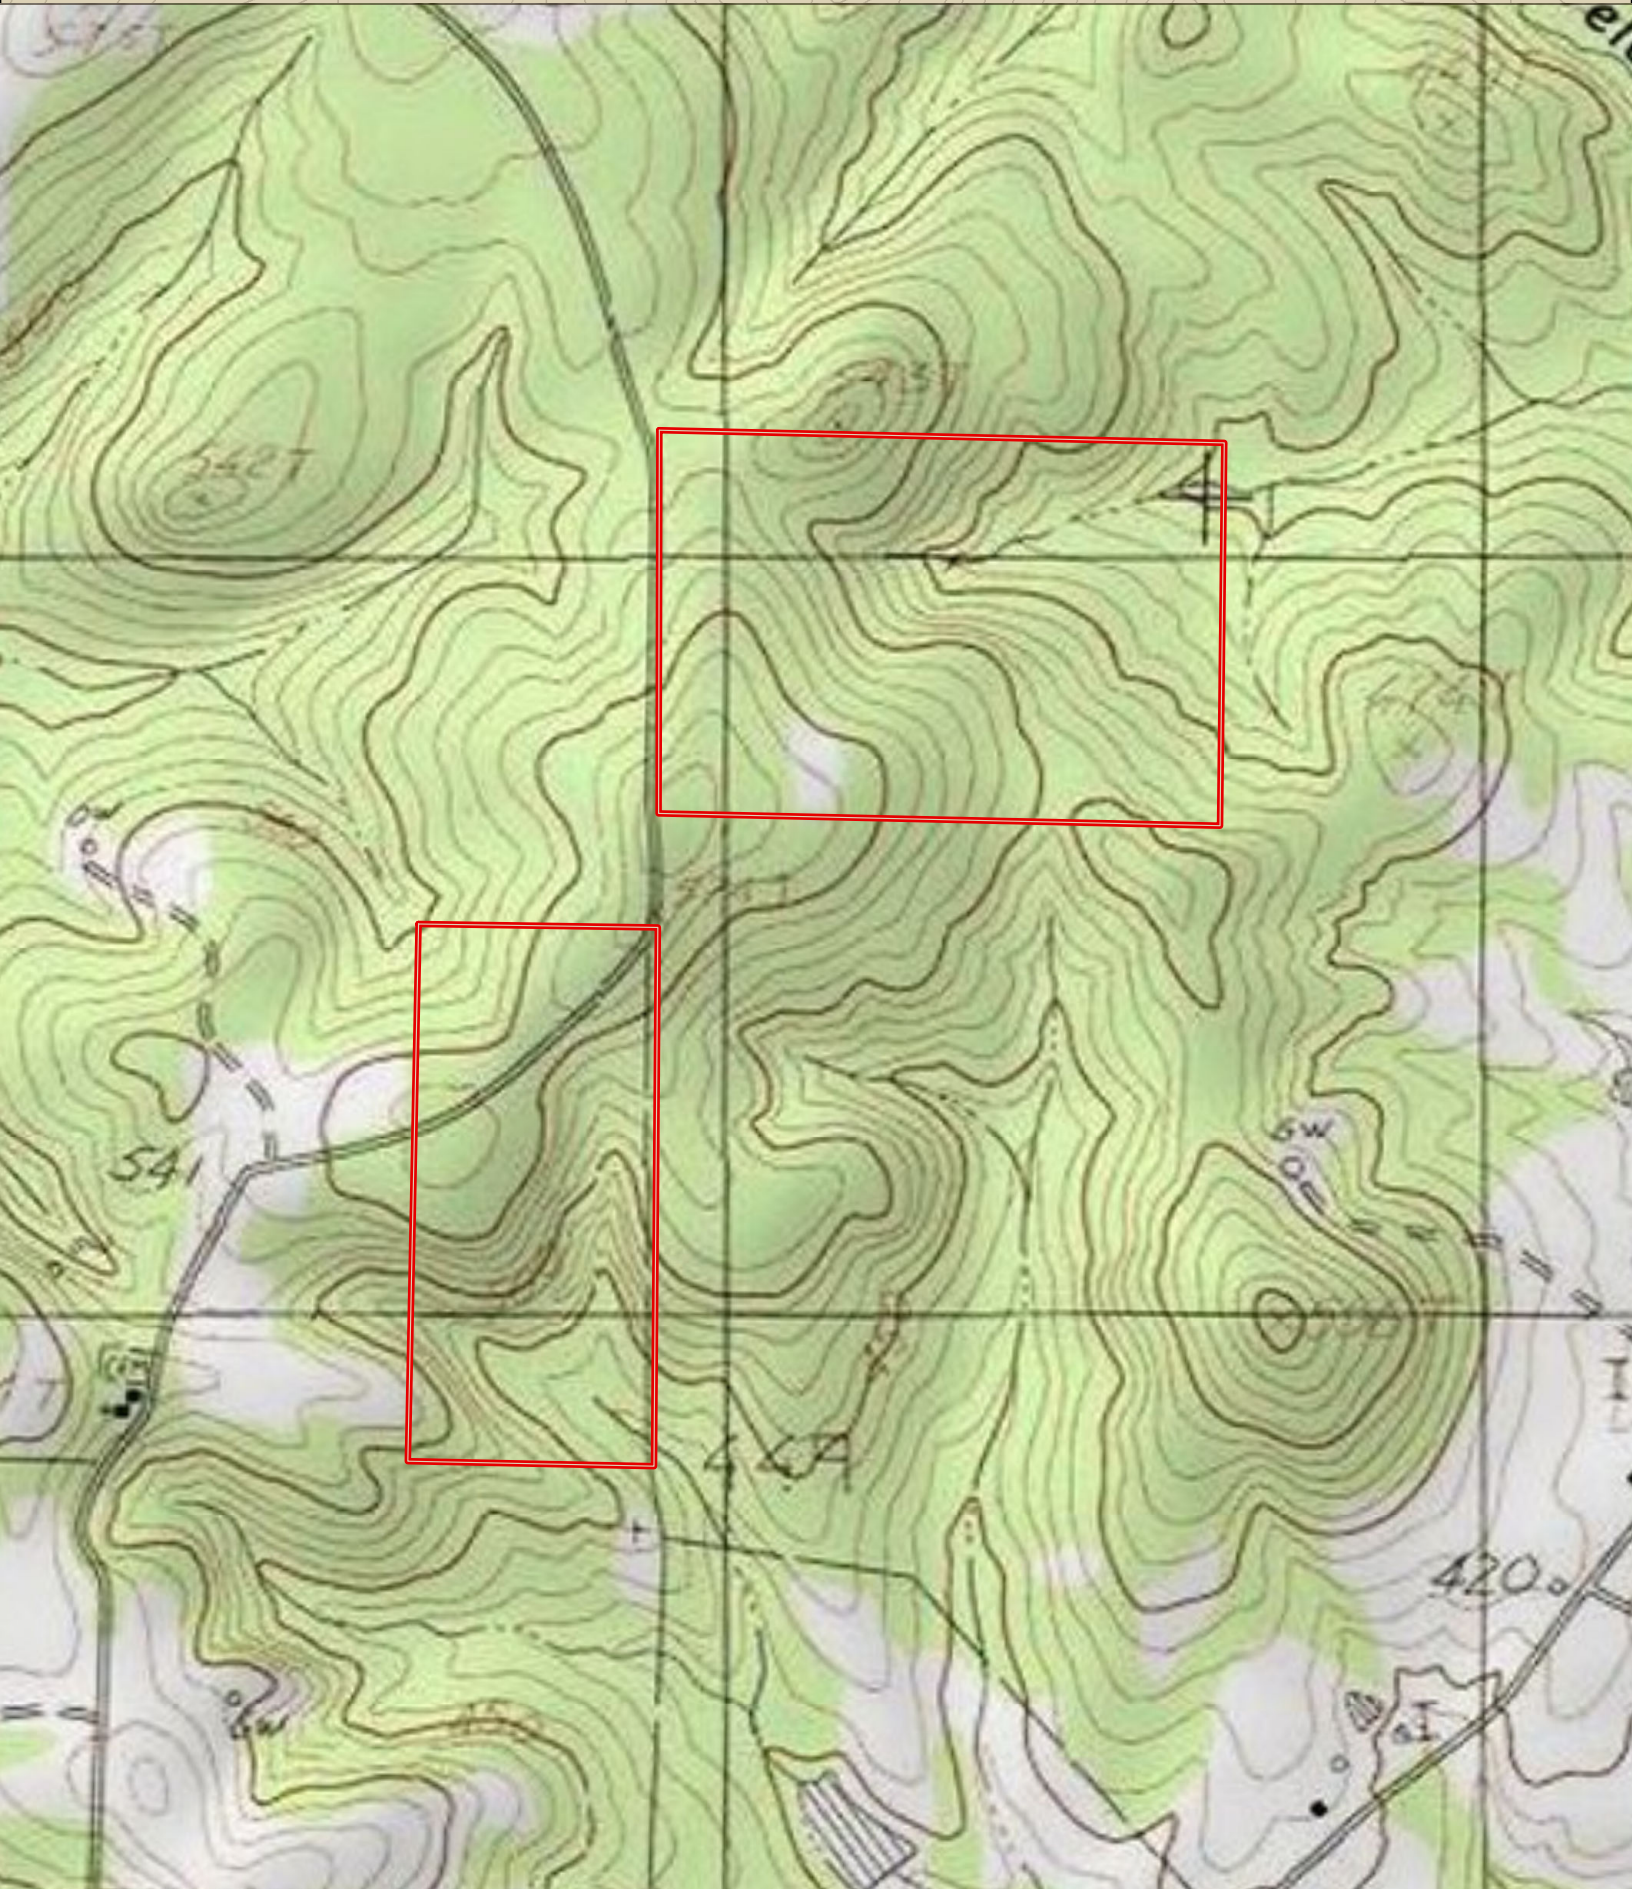

**+/- 92.19 Acre Tract (North) and +/- 56.00 Acre Tract (South)  
Rusk County, Texas**

2/14/2020

Imagery: Topo

1 Inch = 833 Feet

This map was generated by TerraStone Land Co.  
No claims are made to the accuracy  
or completeness of the data depicted in this  
map or to the map's suitability for a particular  
use. The information depicted may contain  
inaccuracies and is provided "as is".