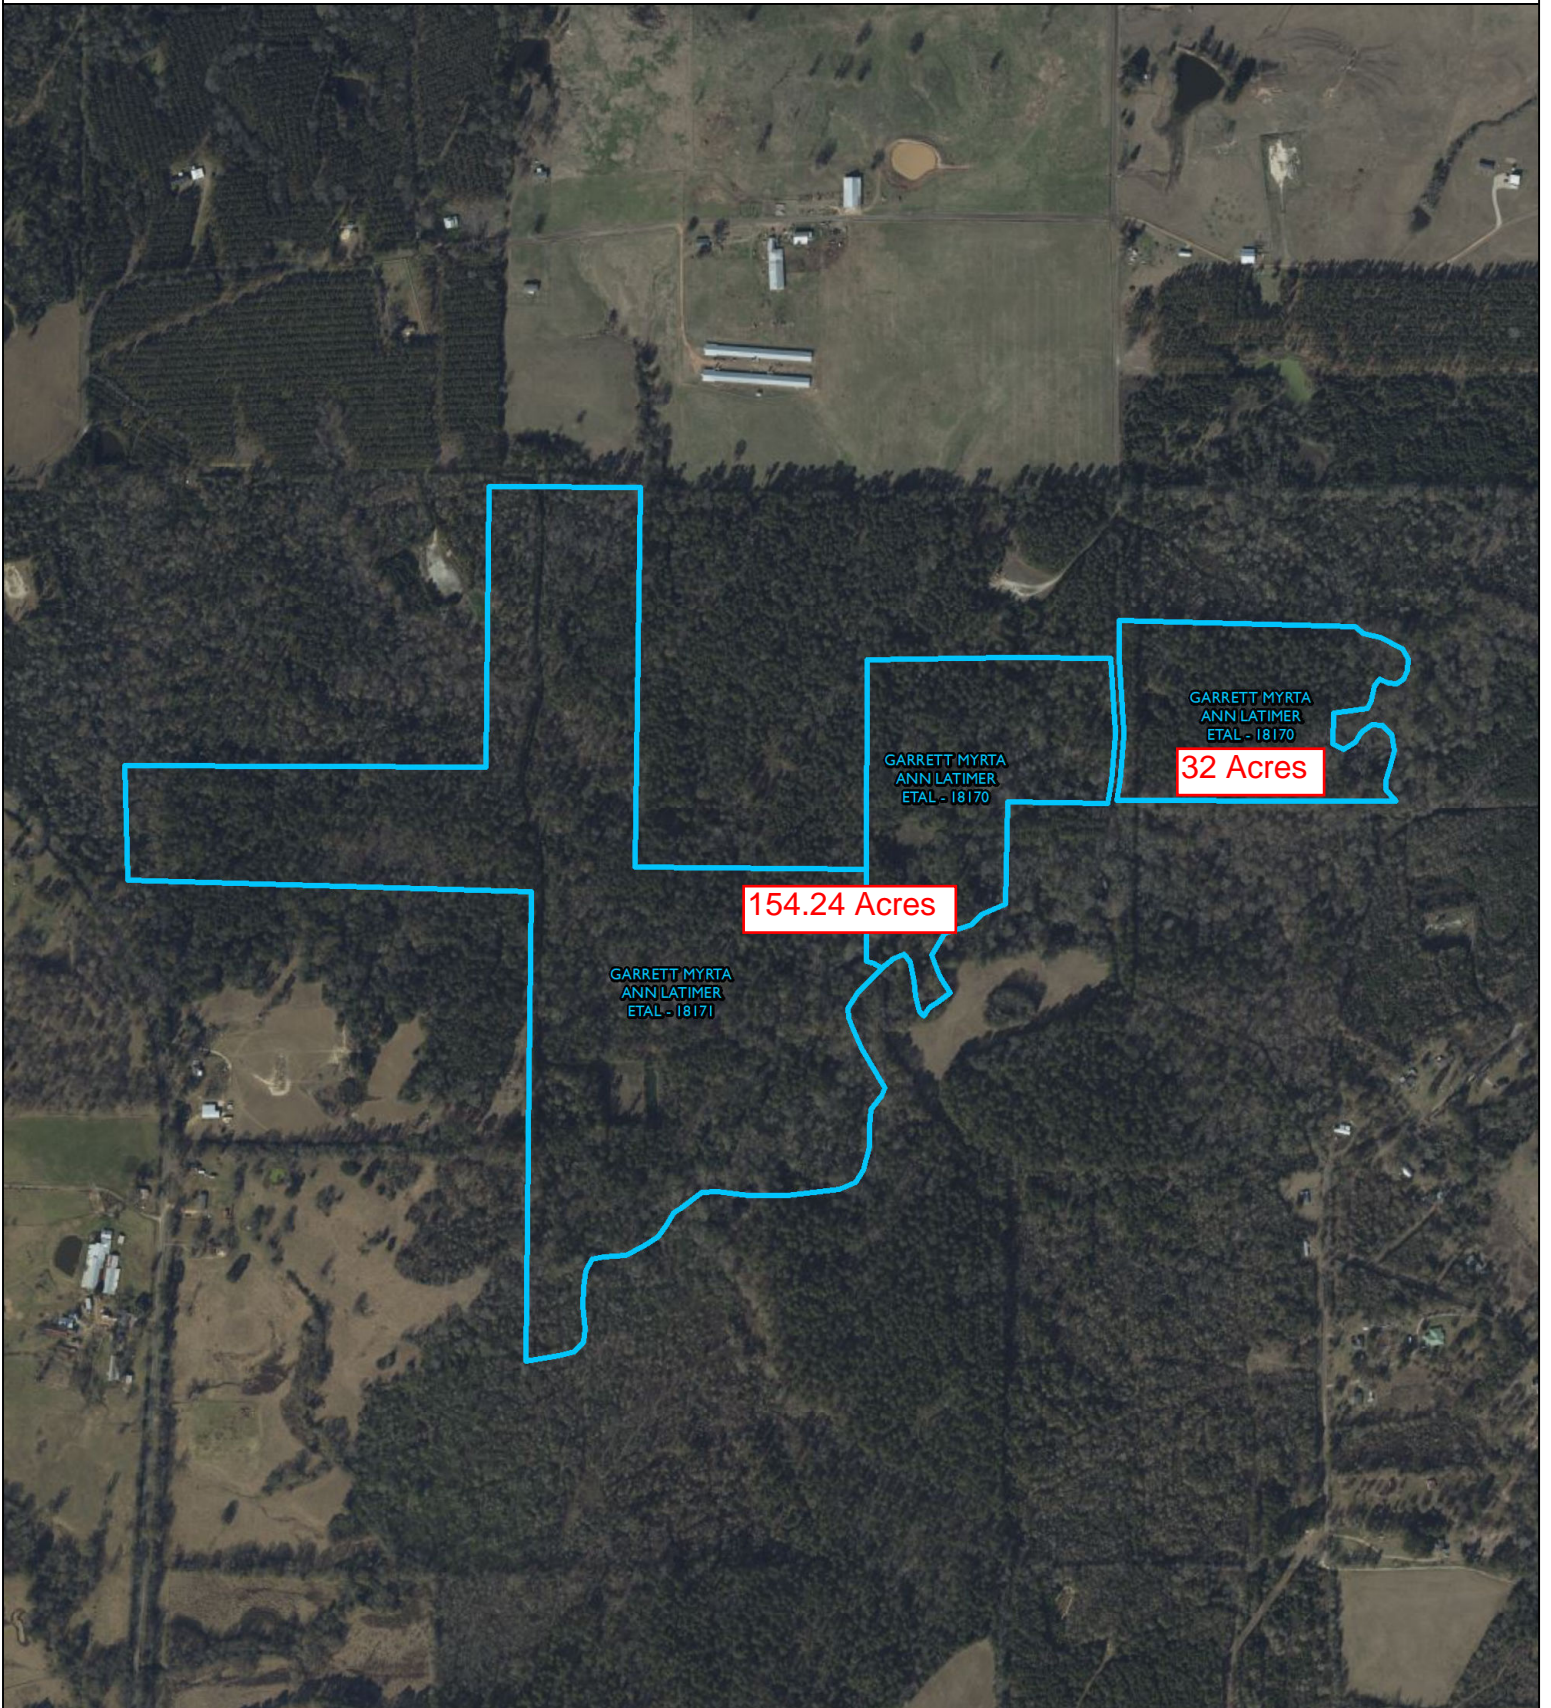

# Garrett Latimer Properties Rusk County, Texas

 Approximate Tract Boundaries

	<p>11/4/2020 Imagery: 2018</p>	 <p>0 720 1,440 2,160 2,880 Feet</p> <p>1 Inch = 900 Feet</p>	<p><small>This map was generated by Bird Forestry. No claims are made to the accuracy or completeness of the data depicted in this map or to the map's suitability for a particular use. The information depicted may contain inaccuracies and is provided "as is".</small></p>	
--	------------------------------------	--	---	---