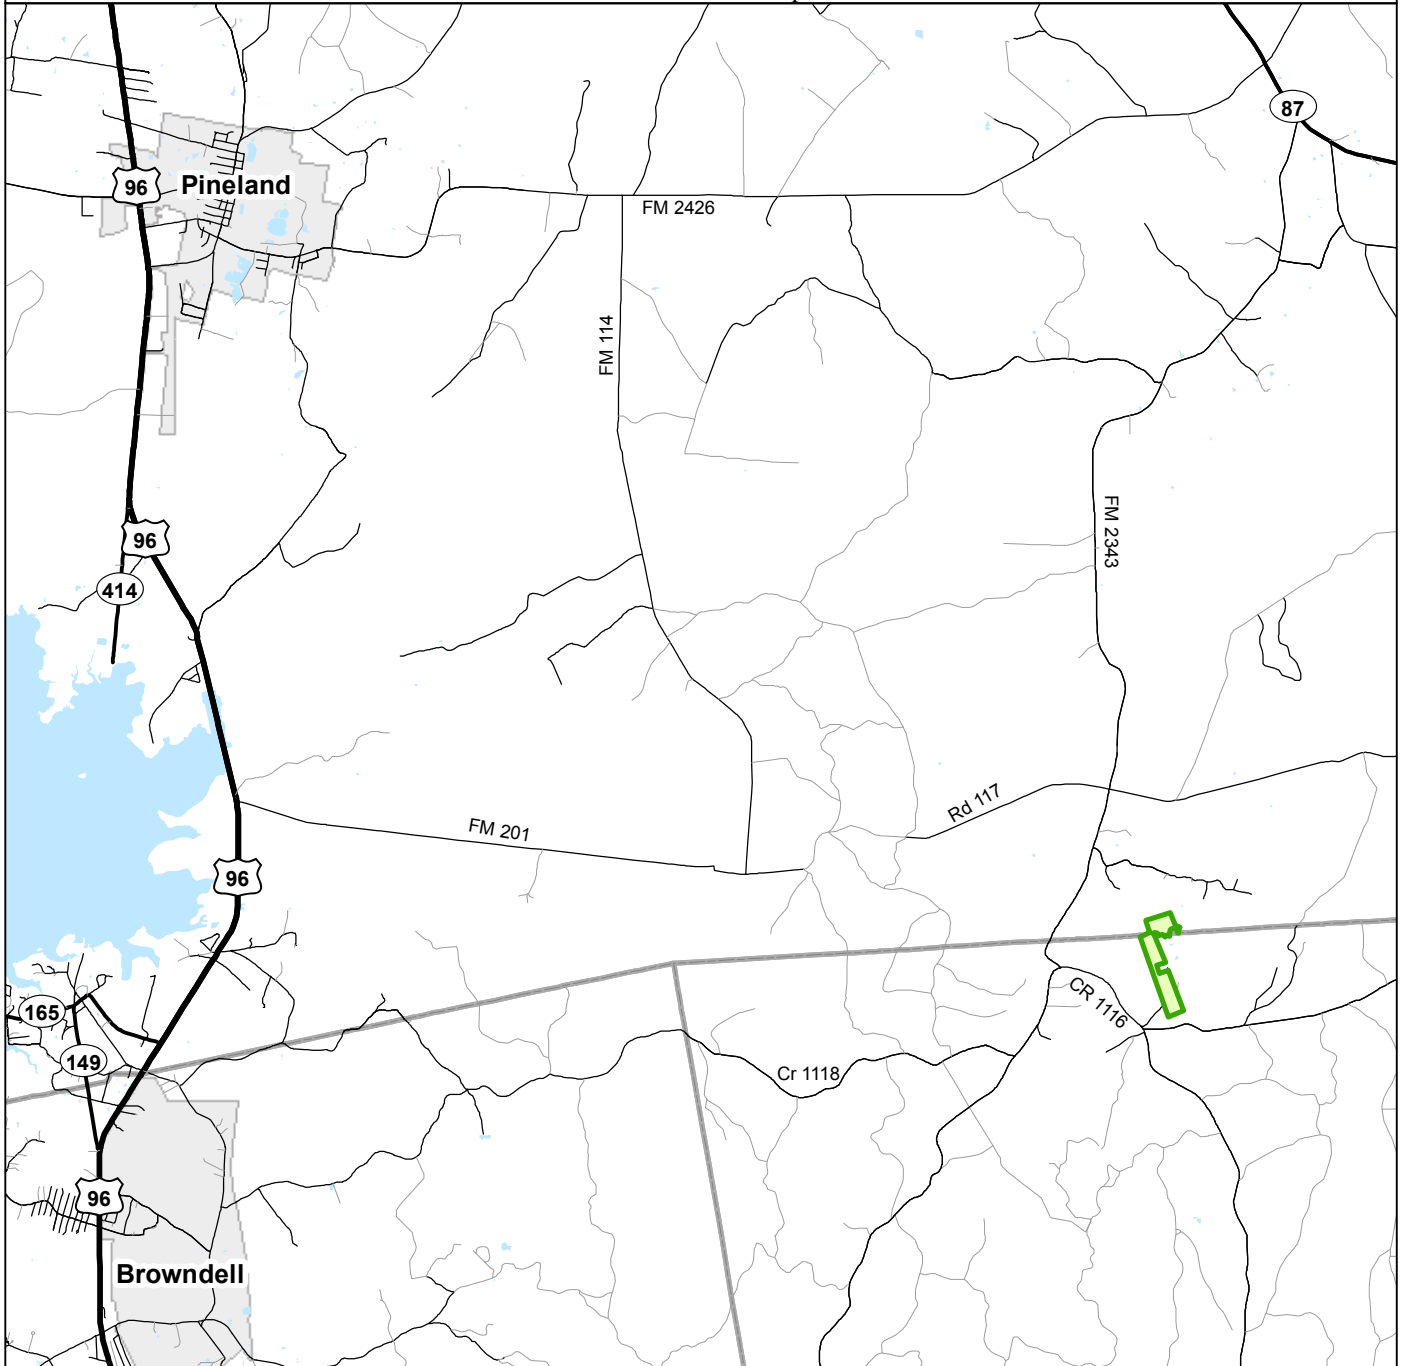

Scrappin Valley: +/- 68 acres  
Sabine & Newton County, Texas  
Location Map

- Approximate Tract Boundary
- Cities
- Counties
- Water Bodies
- Interstate and US Highways
- State Highways
- Secondary Roads
- Unnamed Streets

12/13/2017  
Imagery: ESRI

No claims are made to the accuracy or completeness of the data shown in this map or to the map's suitability for a particular use. The information depicted may contain inaccuracies and is provided "as is".