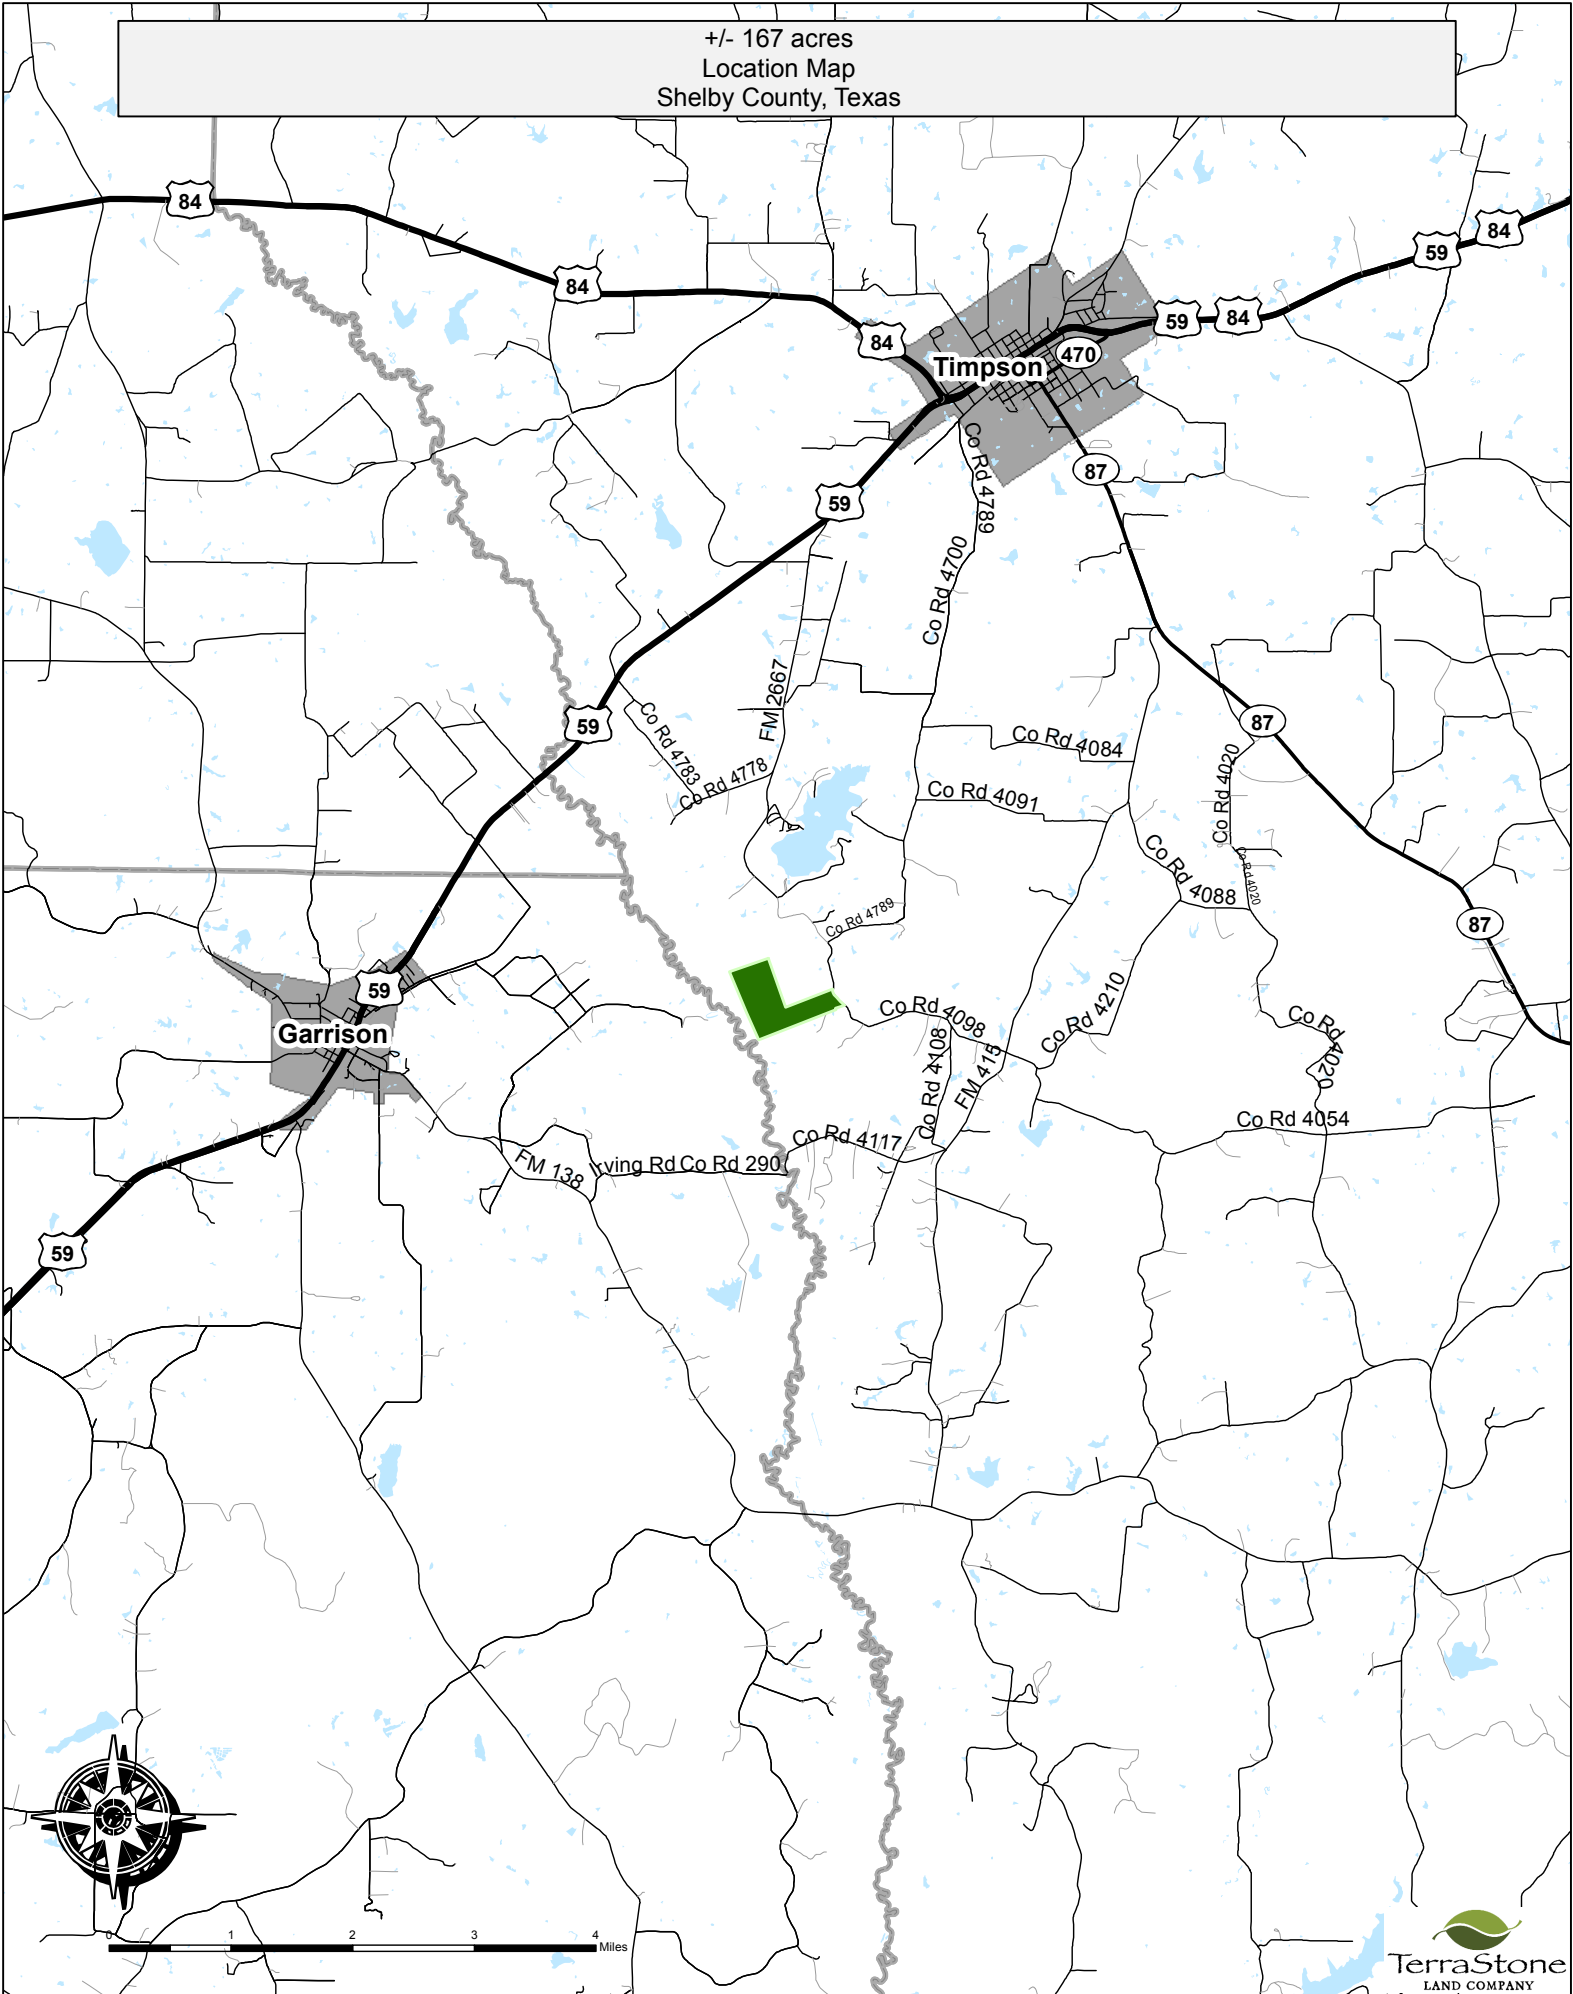

+/- 167 acres
Location Map
Shelby County, Texas

Approximate Tract Boundary

Cities

Counties

Water Bodies

6/19/2018

TerraStone Land Company (936) 590-4909