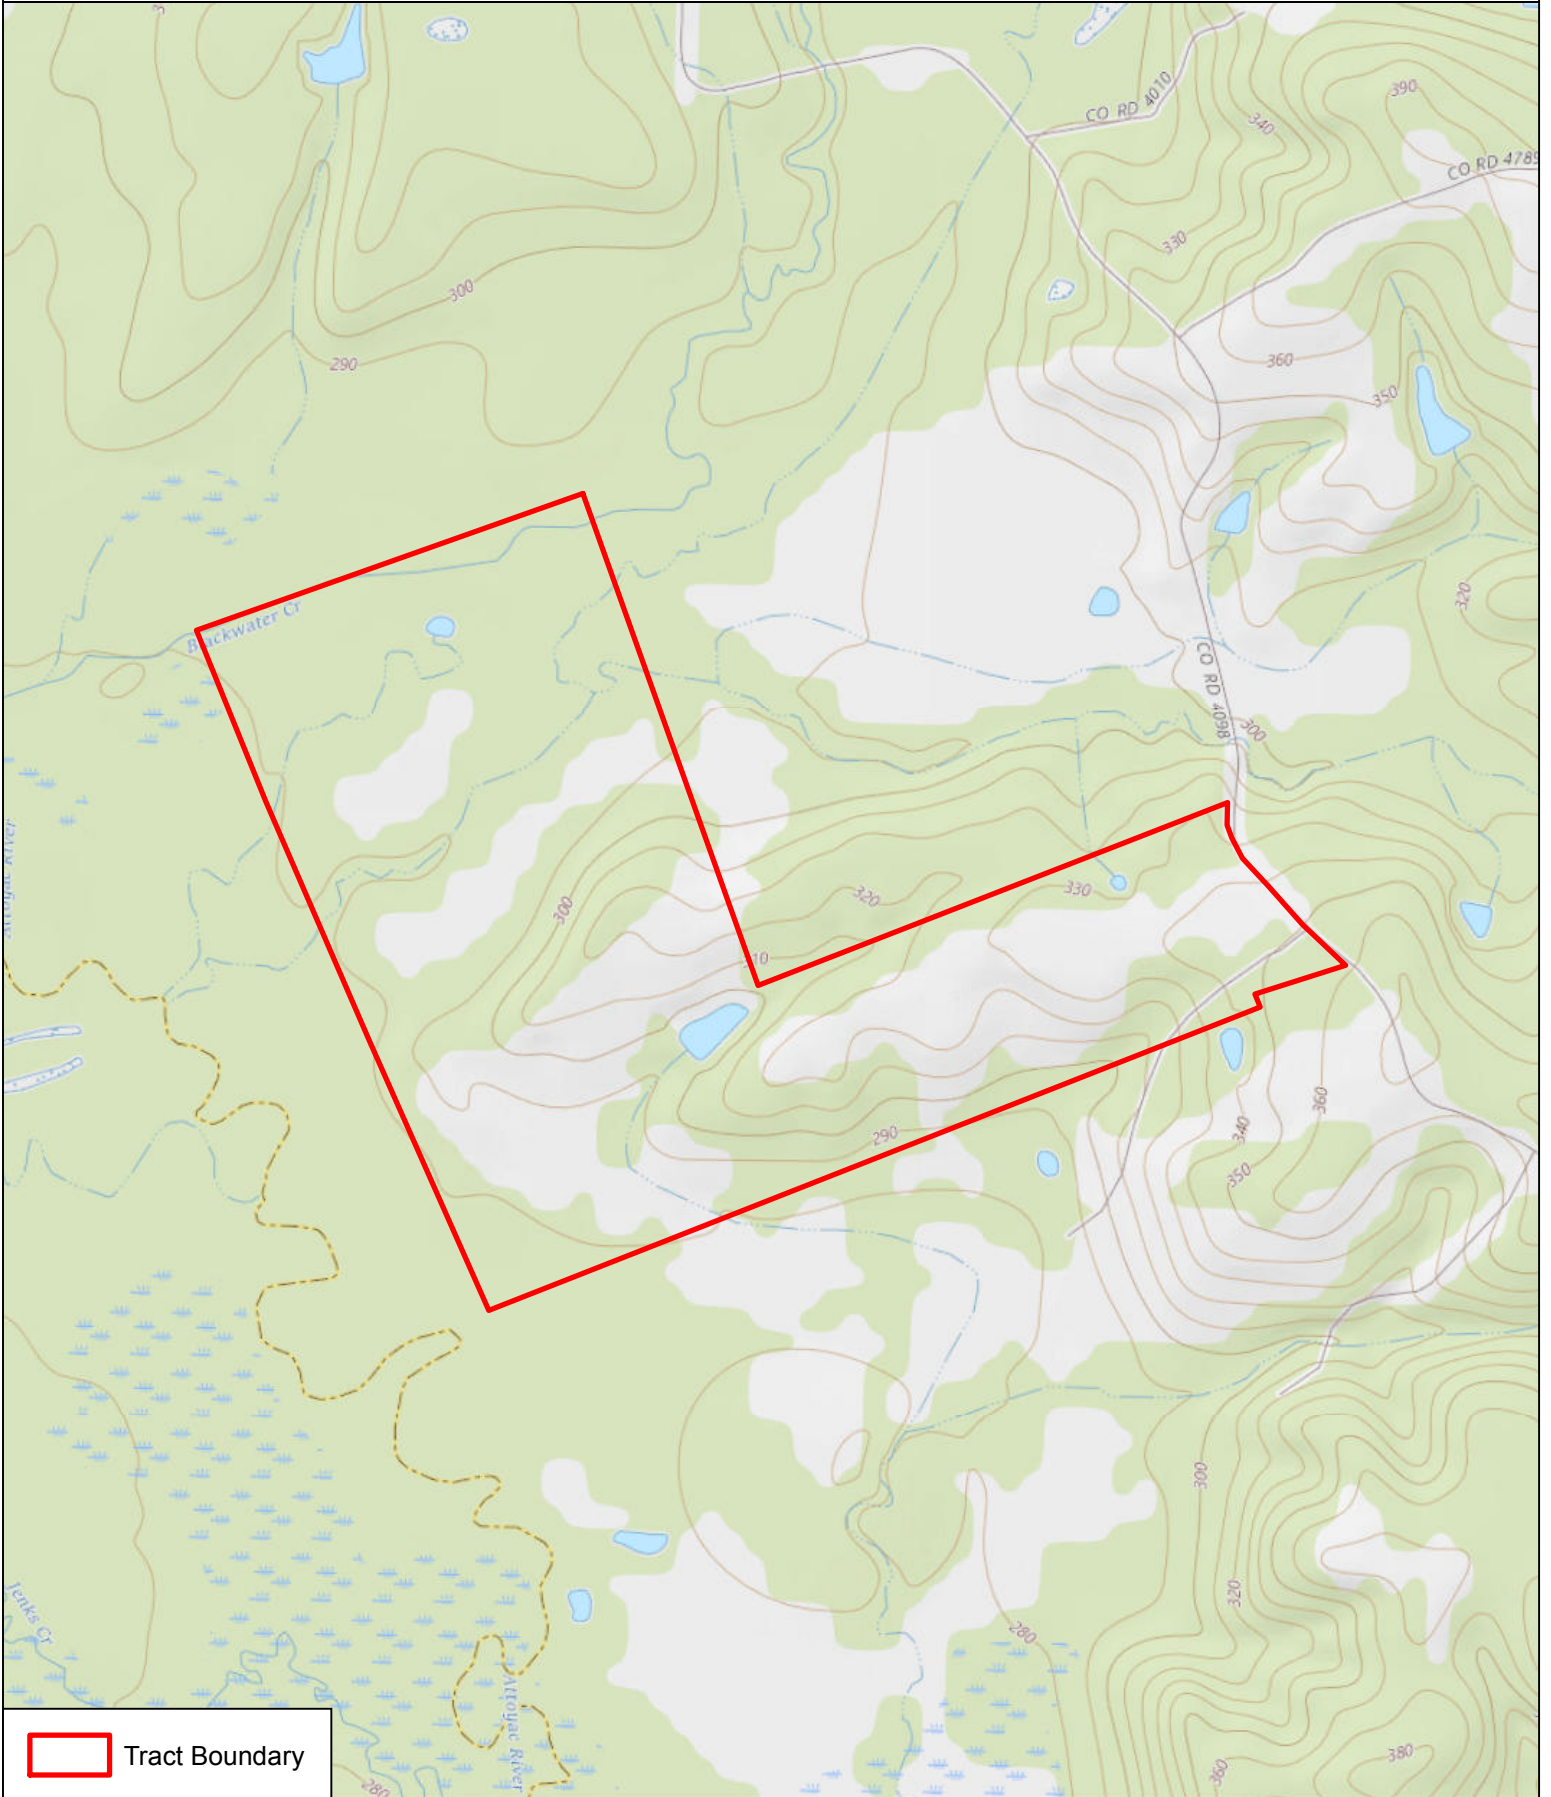

+/- 167 acres
Shelby County, Texas

Tract Boundary

6/19/2018
Imagery: Topo

1 Inch = 833 Feet