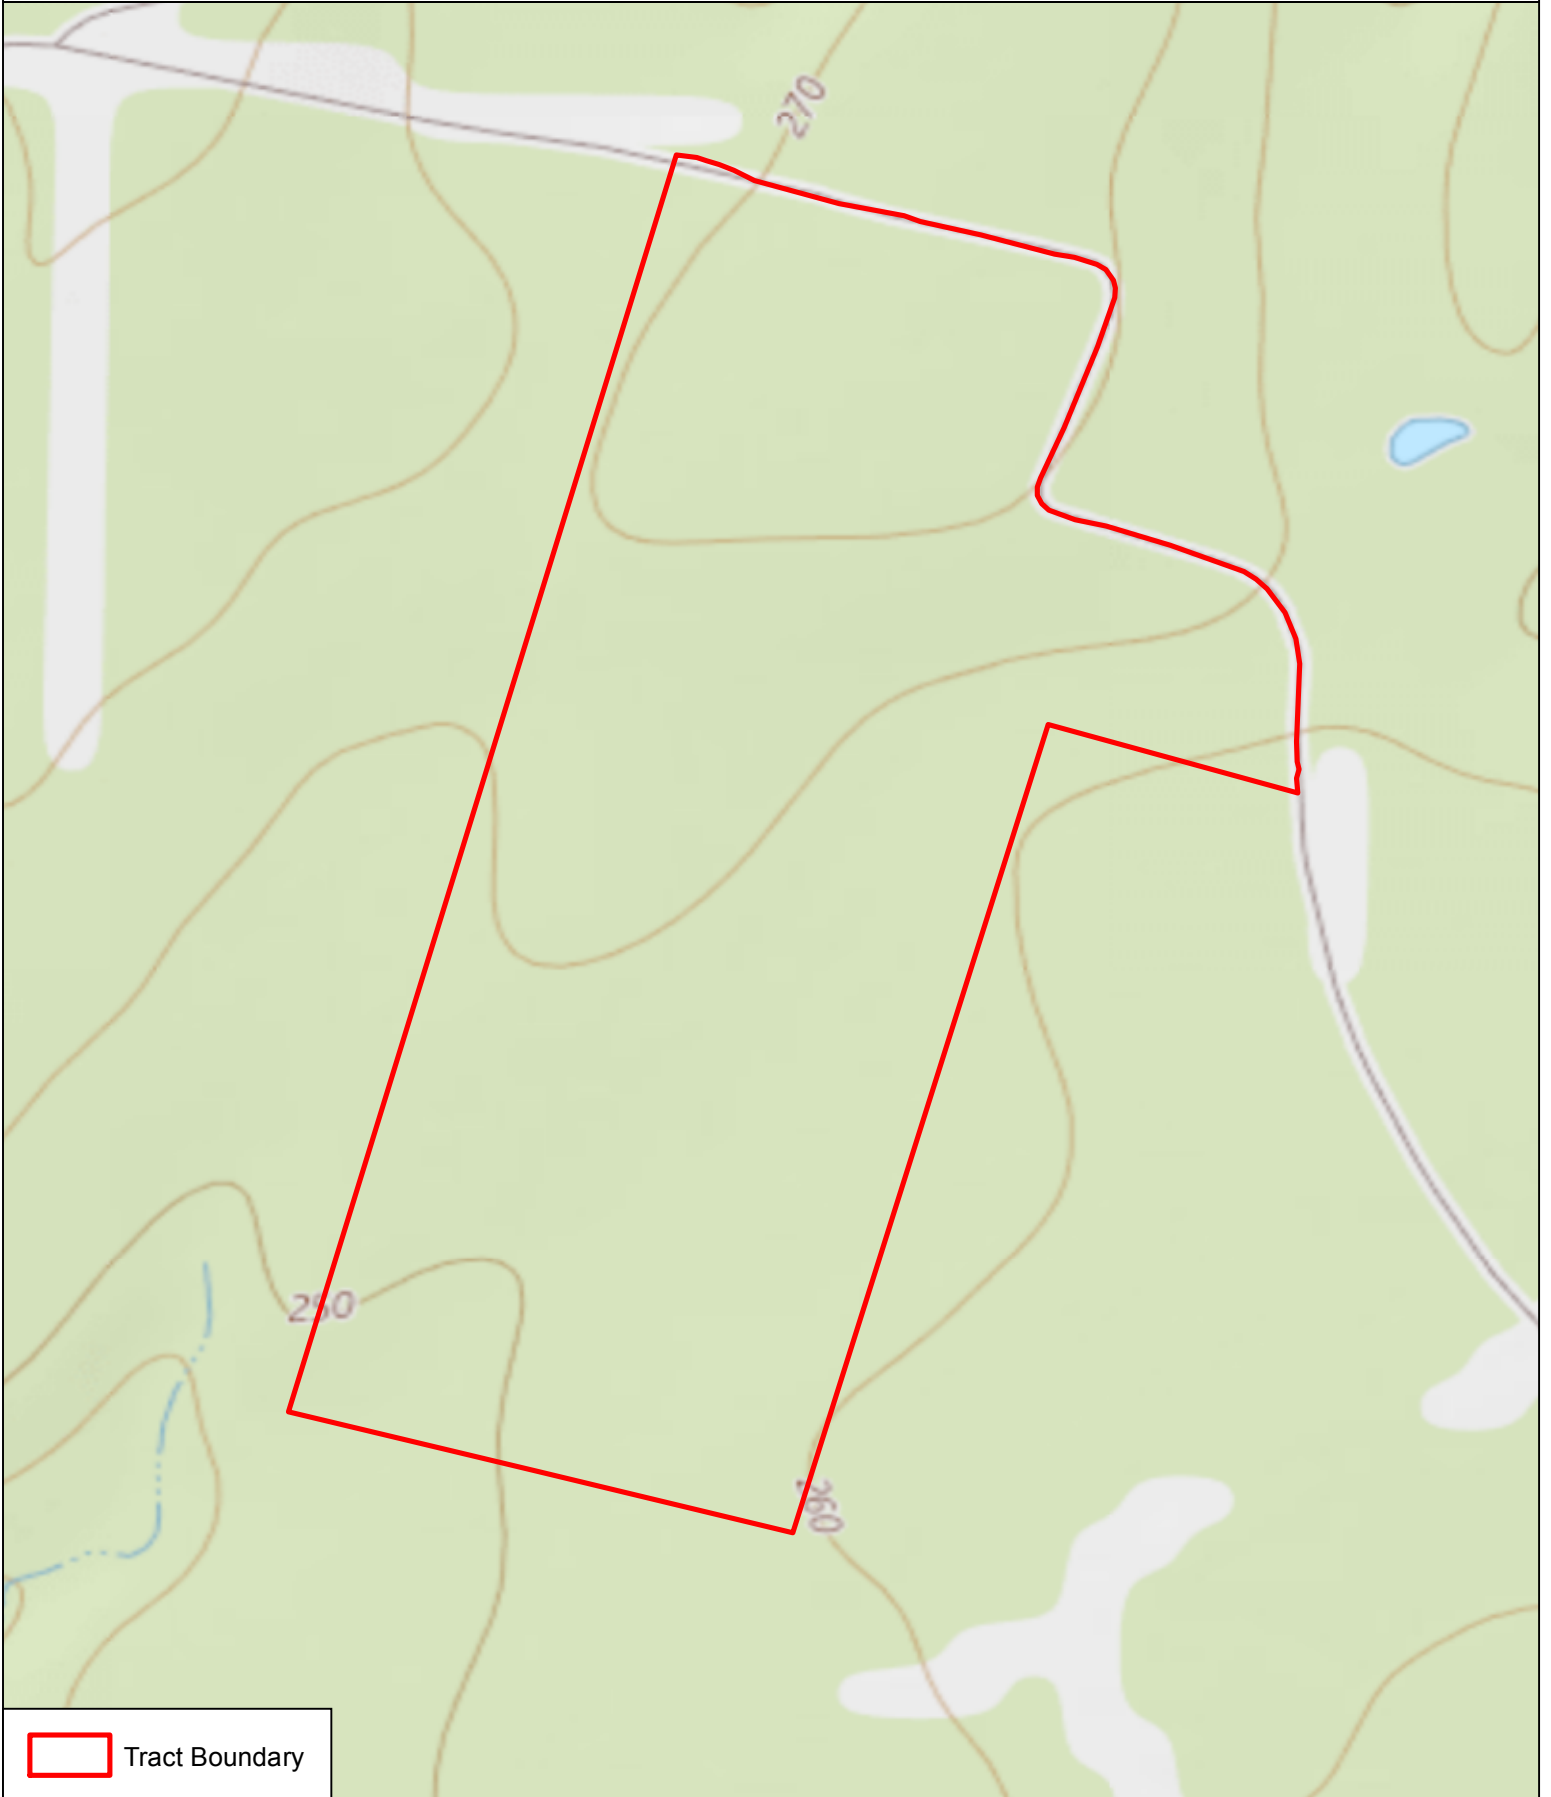

Sam Rayburn CR 422 - 56 Acres
Nacogdoches County, Texas

 Tract Boundary

1/29/2018
Imagery: Topo

1 Inch = 385 Feet

No claims are made to the accuracy or completeness of the data shown in this map or to the map's suitability for a particular use. The information depicted may contain inaccuracies and is provided "as is".