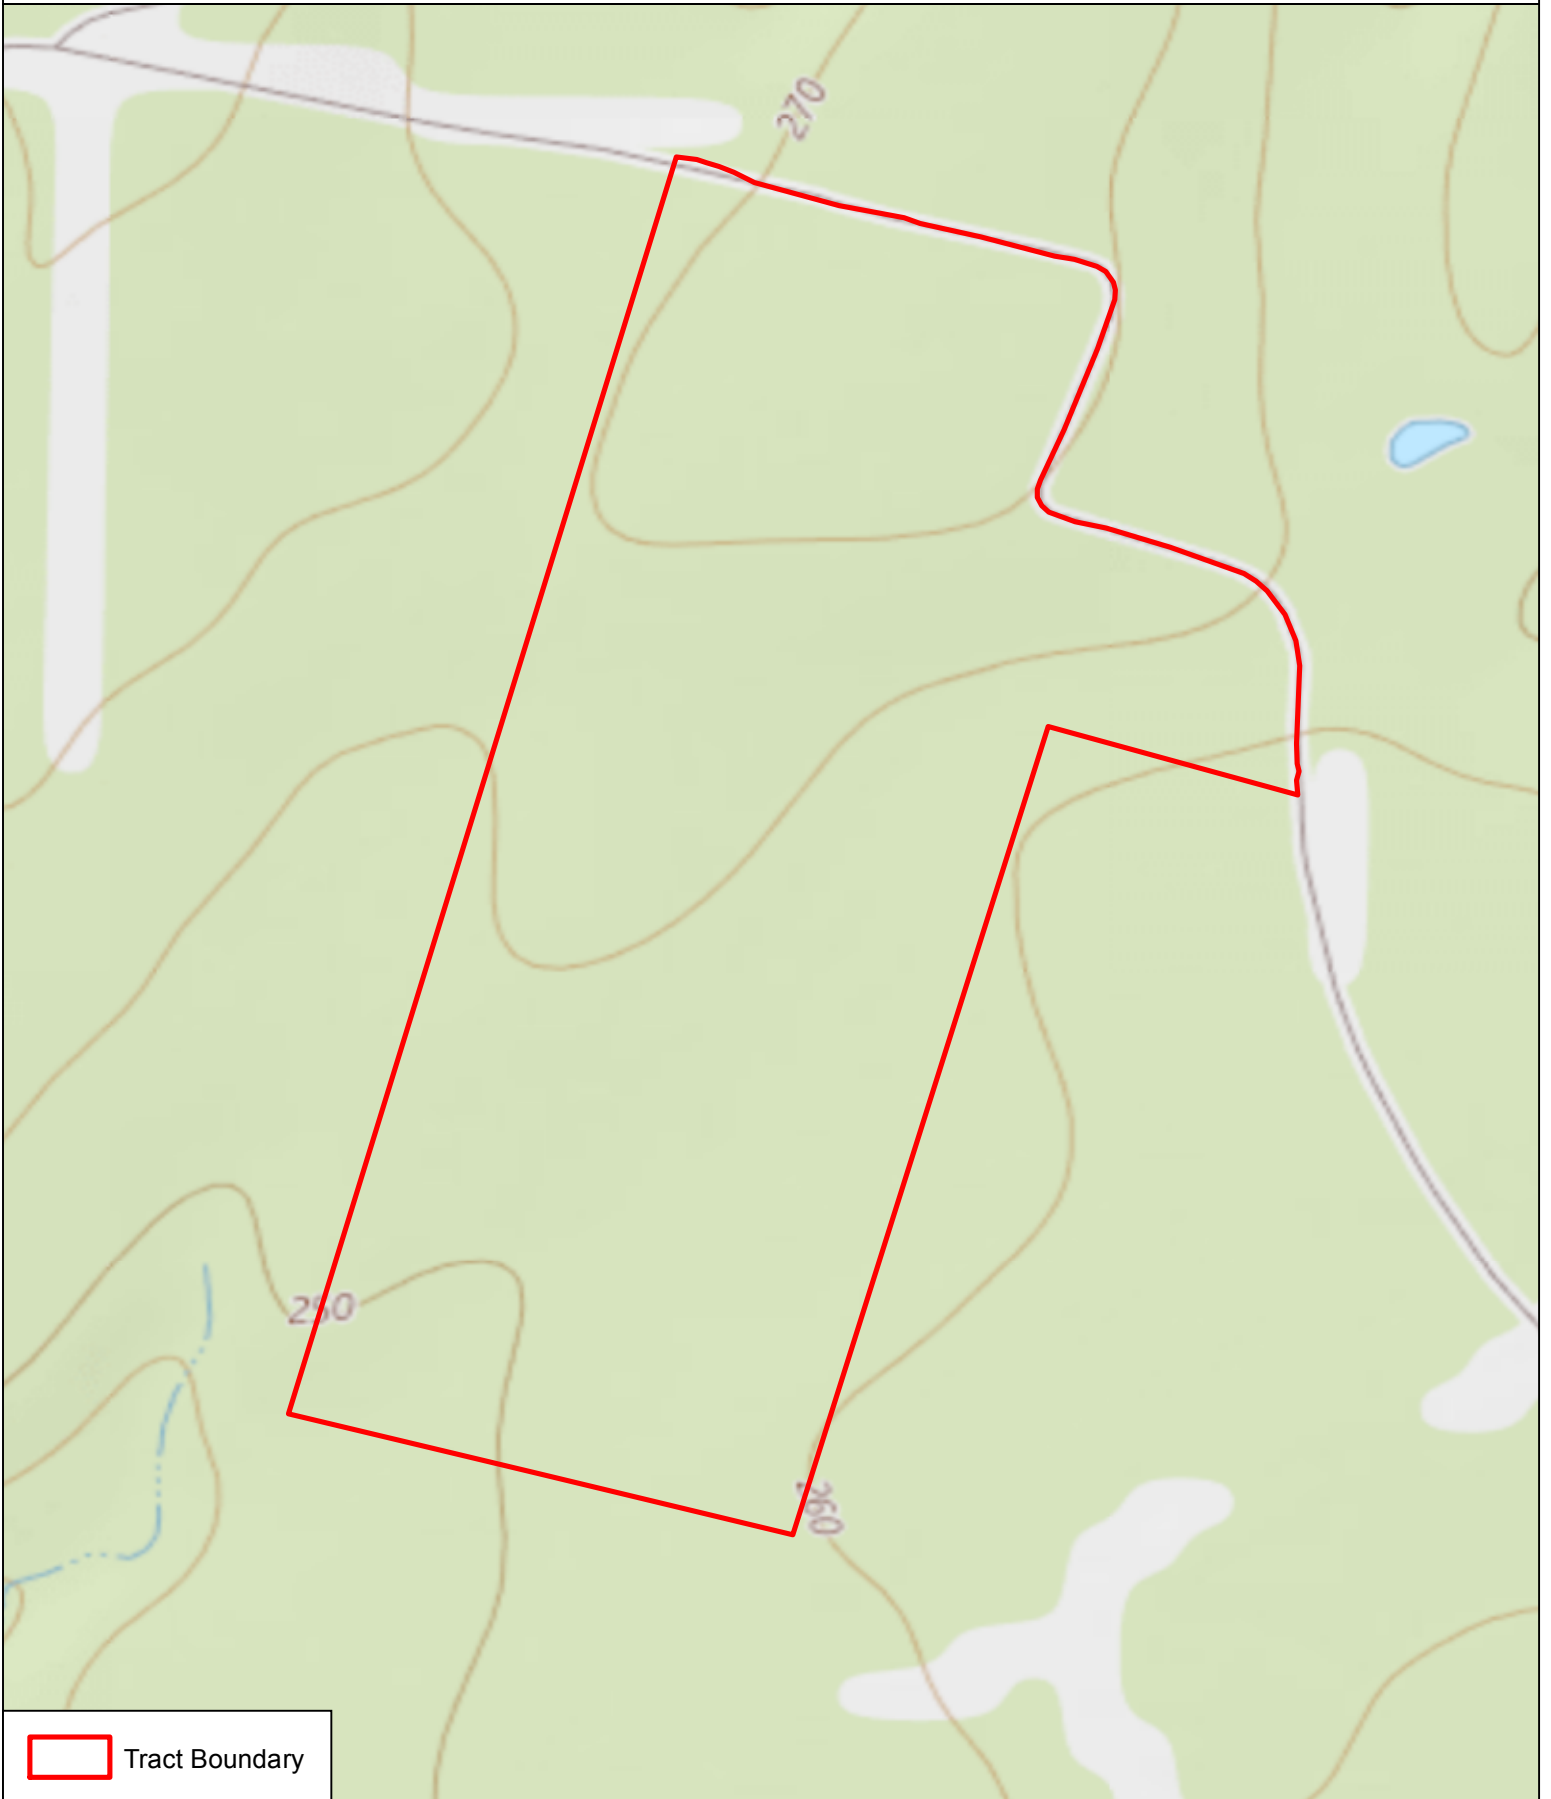

Sam Rayburn CR 422 - 56 Acres
Nacogdoches County, Texas

 Tract Boundary

1/29/2018
Imagery: Topo

1 Inch = 385 Feet

No claims are made to the accuracy or completeness of the data shown in this map or to the map's suitability for a particular use. The information depicted may contain inaccuracies and is provided "as is".