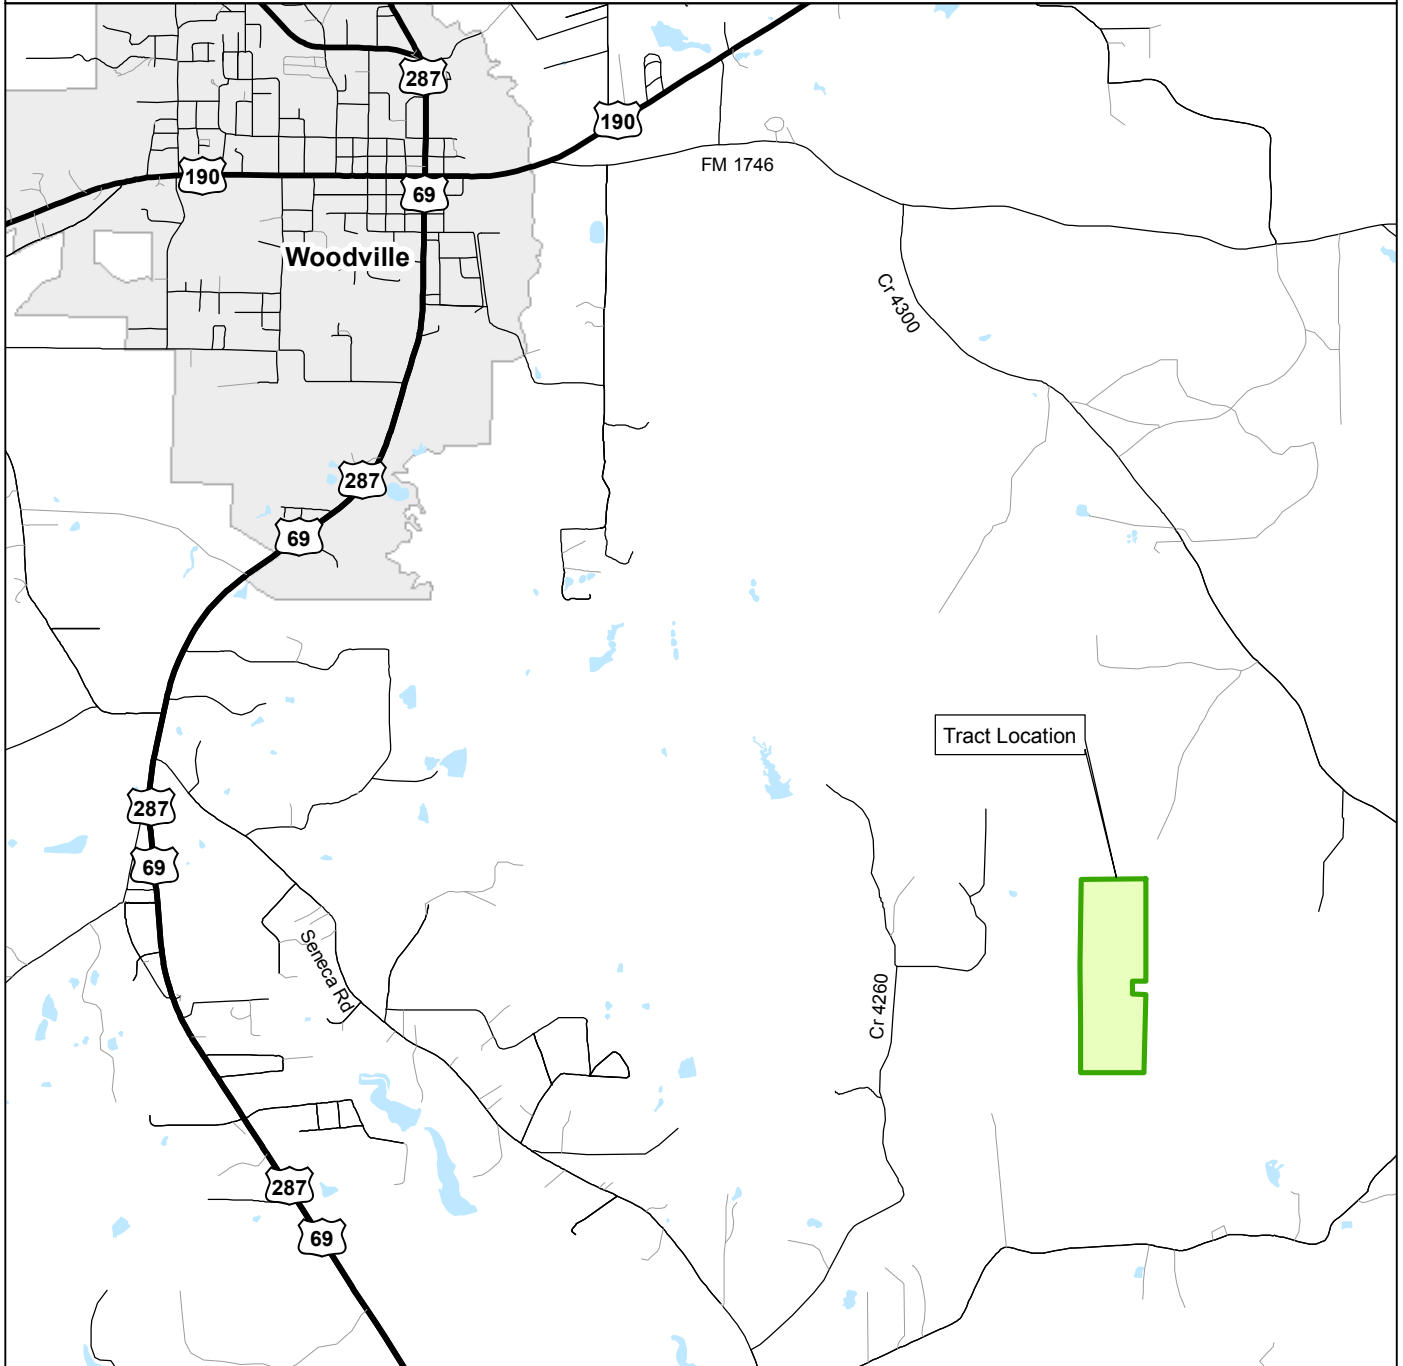

Springhill Tract: +/- 99 acres
Tyler County, Texas
Location Map

Tract Location

- Approximate Tract Boundary
- Interstate and US Highways
- Cities
- State Highways
- Counties
- Secondary Roads
- Water Bodies
- Unnamed Streets