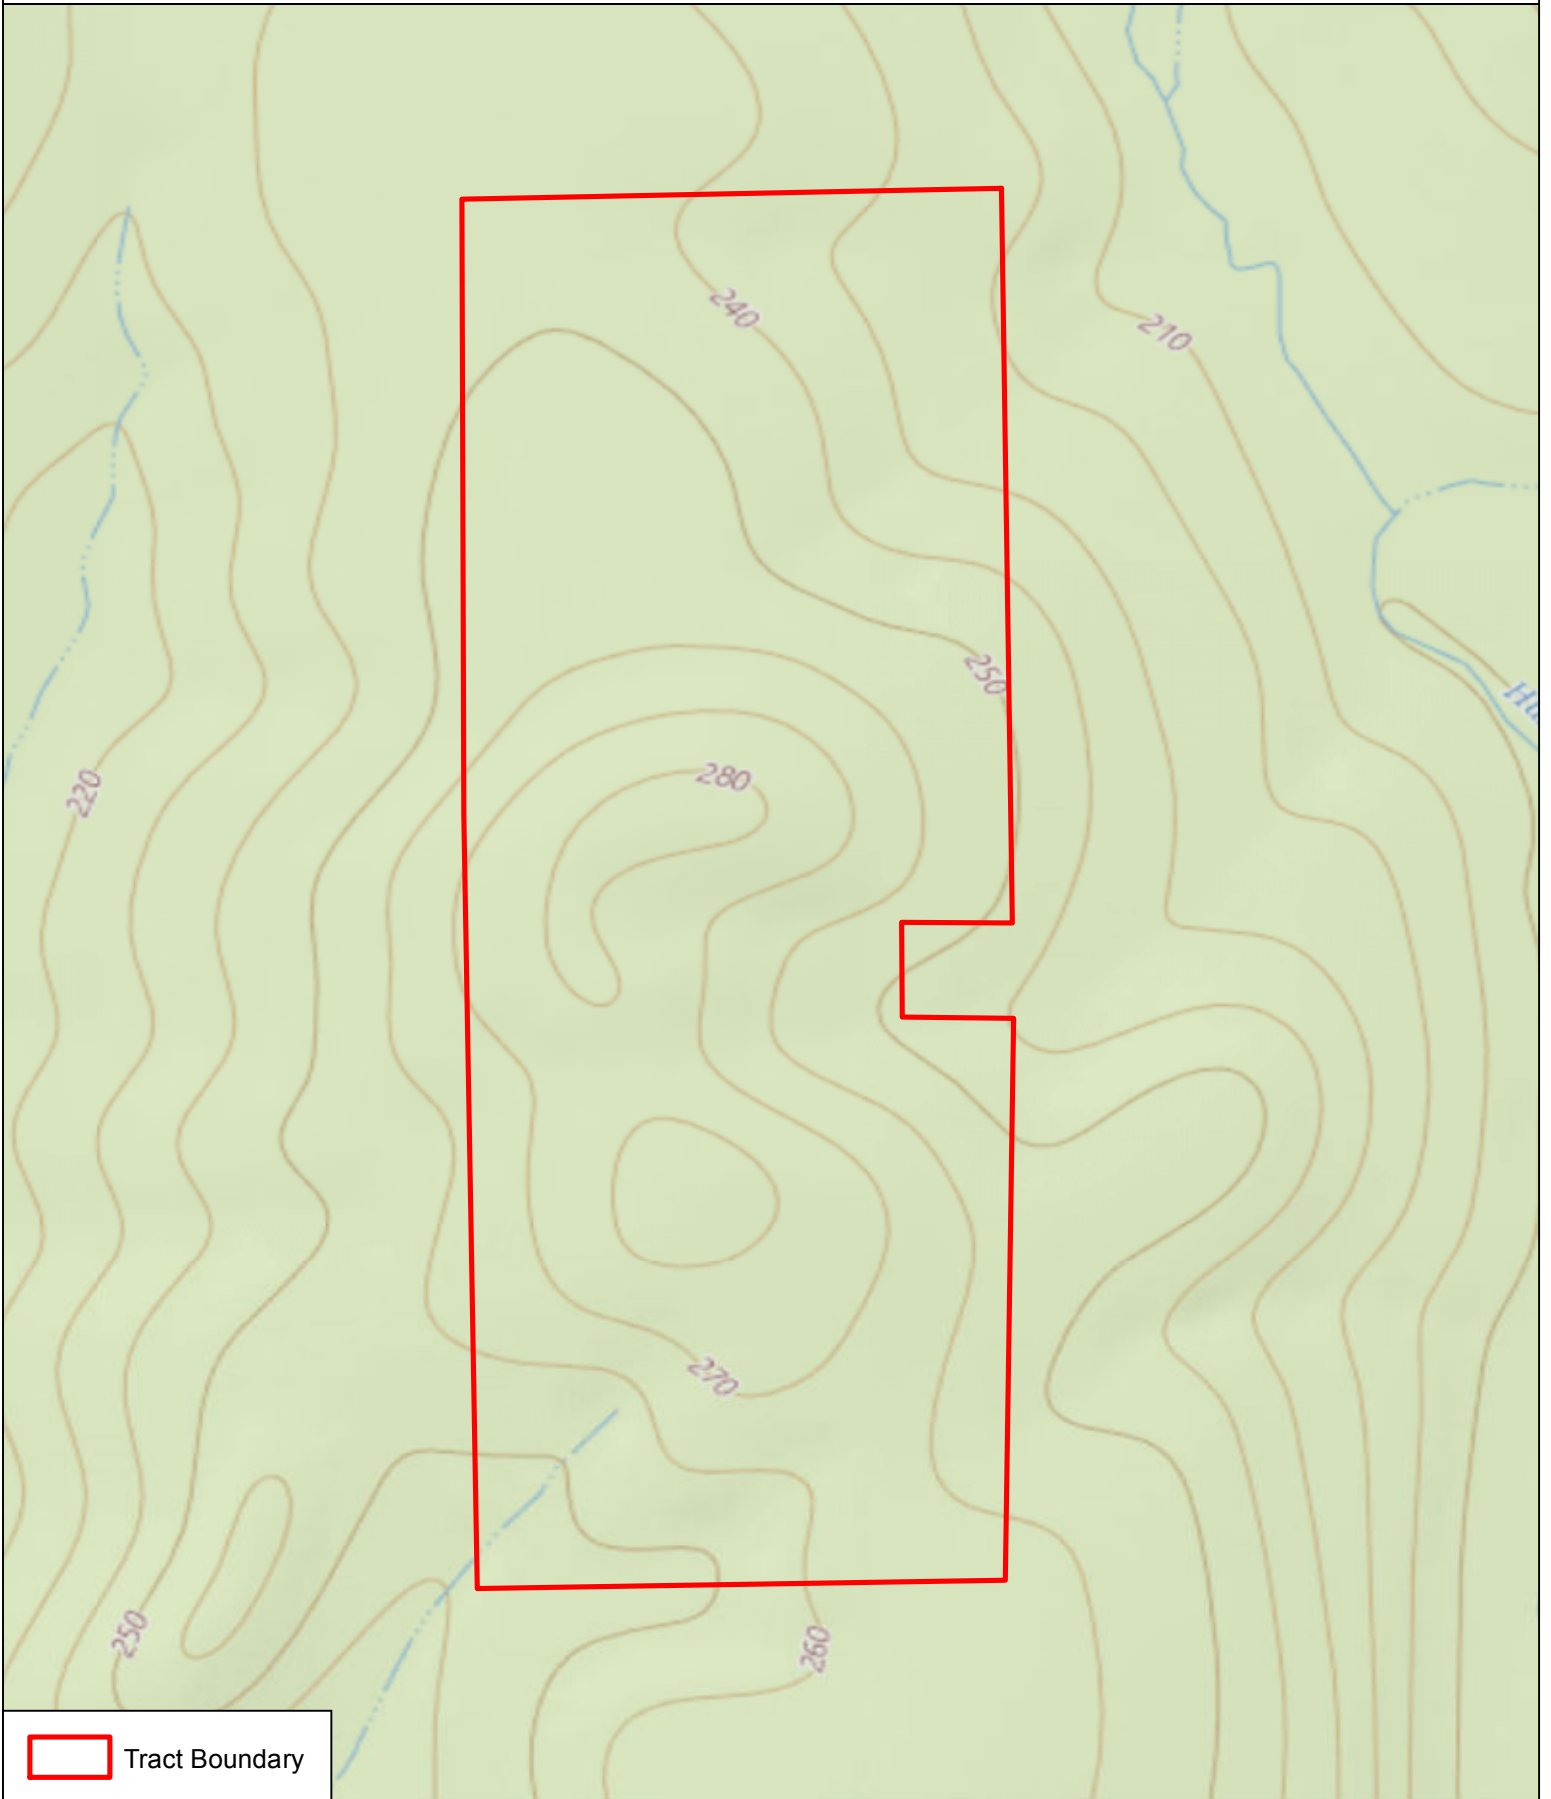

Springhill Tract: +/- 99 acres  
Tyler County, Texas

 Tract Boundary

11/27/2017  
Imagery: TOPO

1 Inch = 500 Feet

No claims are made to the accuracy or completeness of the data shown in this map or to the map's suitability for a particular use. The information depicted may contain inaccuracies and is provided "as is".