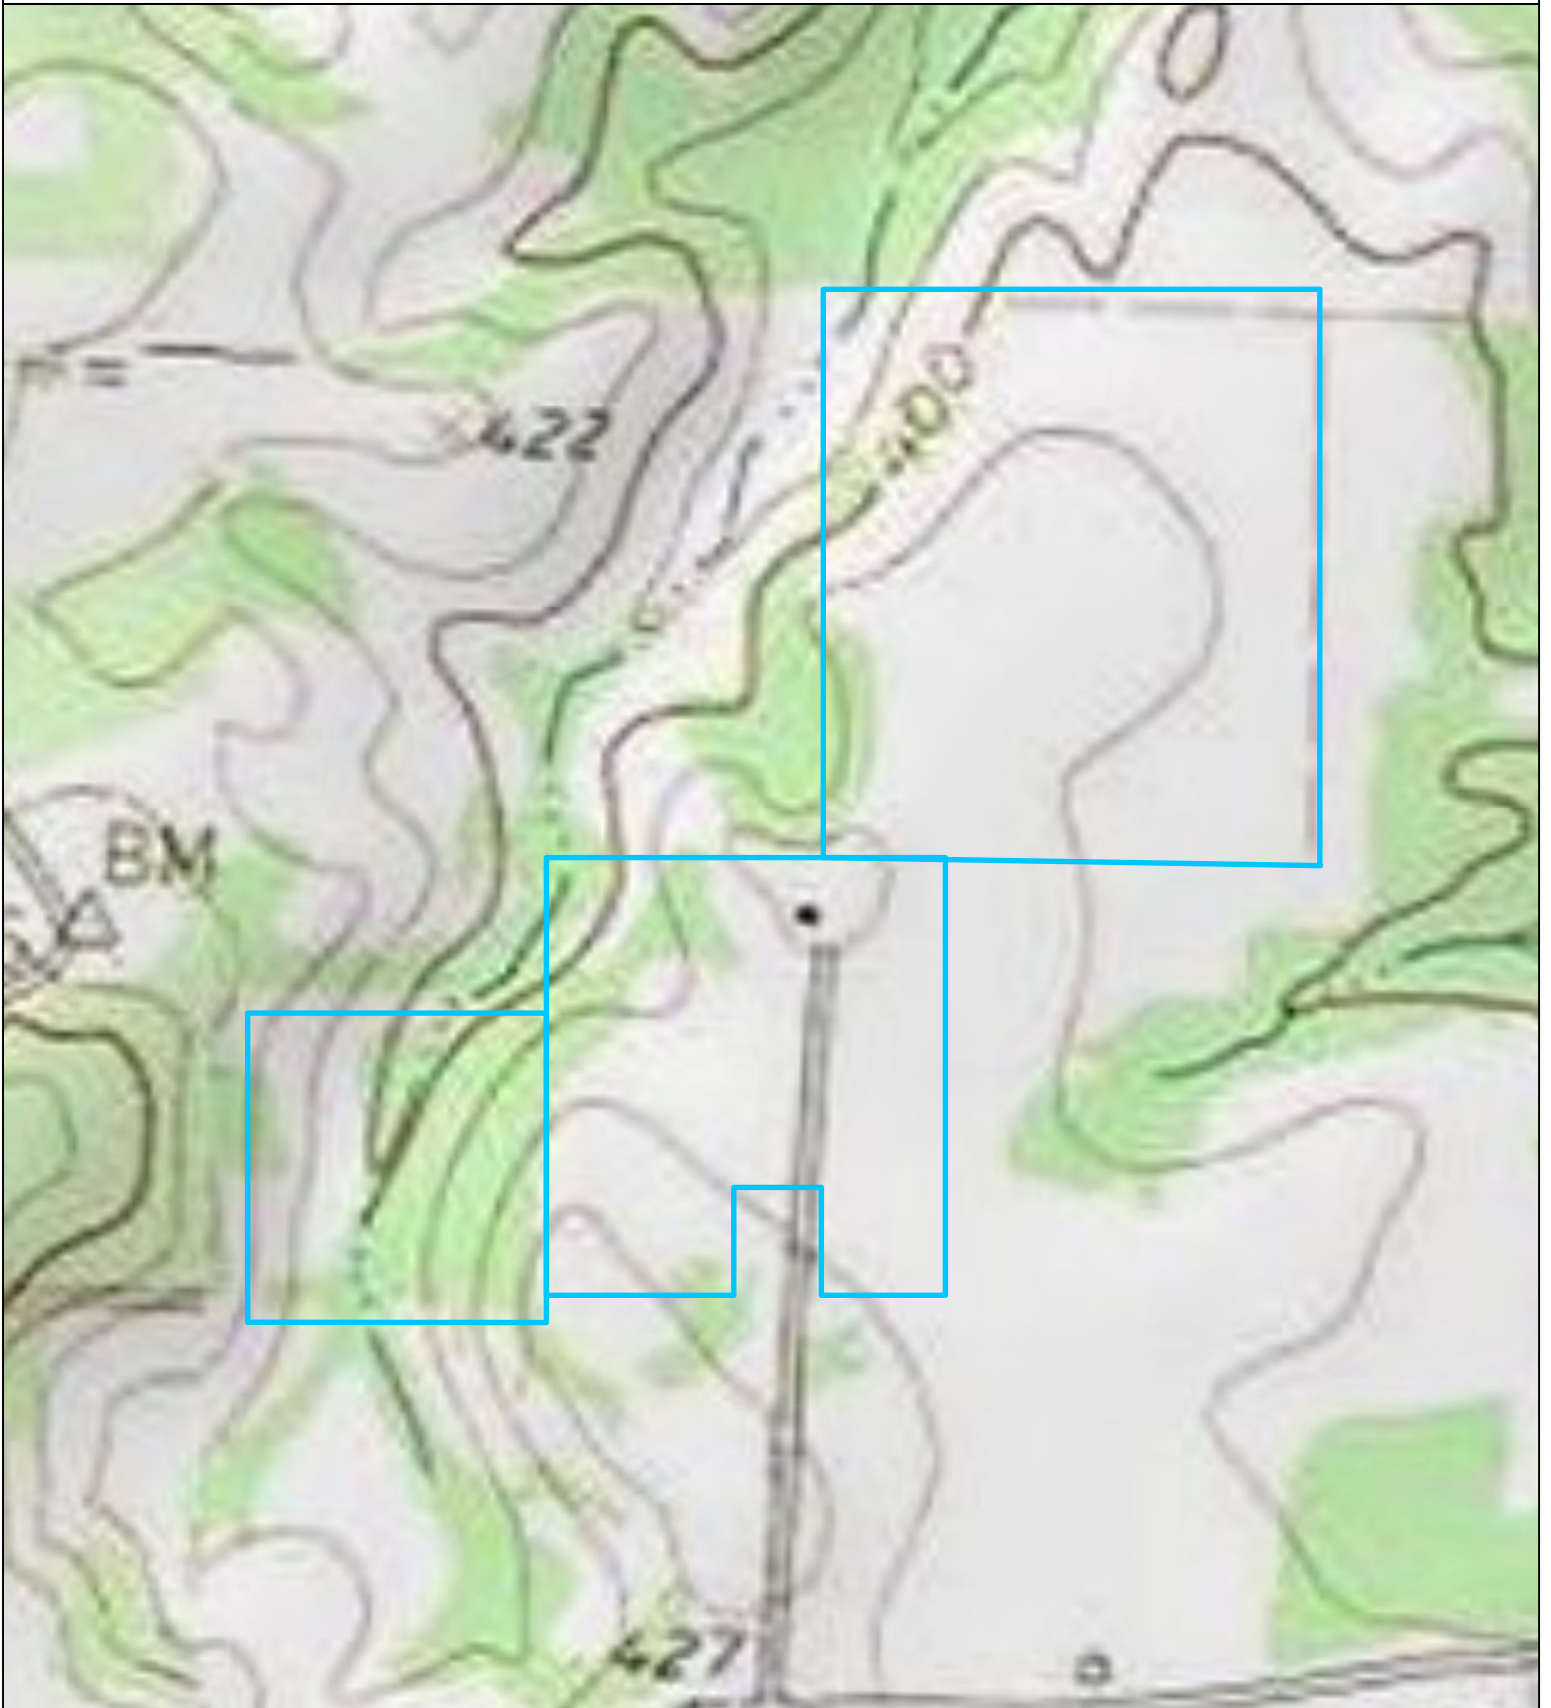

Gilchrist Tract Camp County, Texas

Approximate Tract Boundaries

5/19/2020
Imagery: Topo

1 Inch = 417 Feet