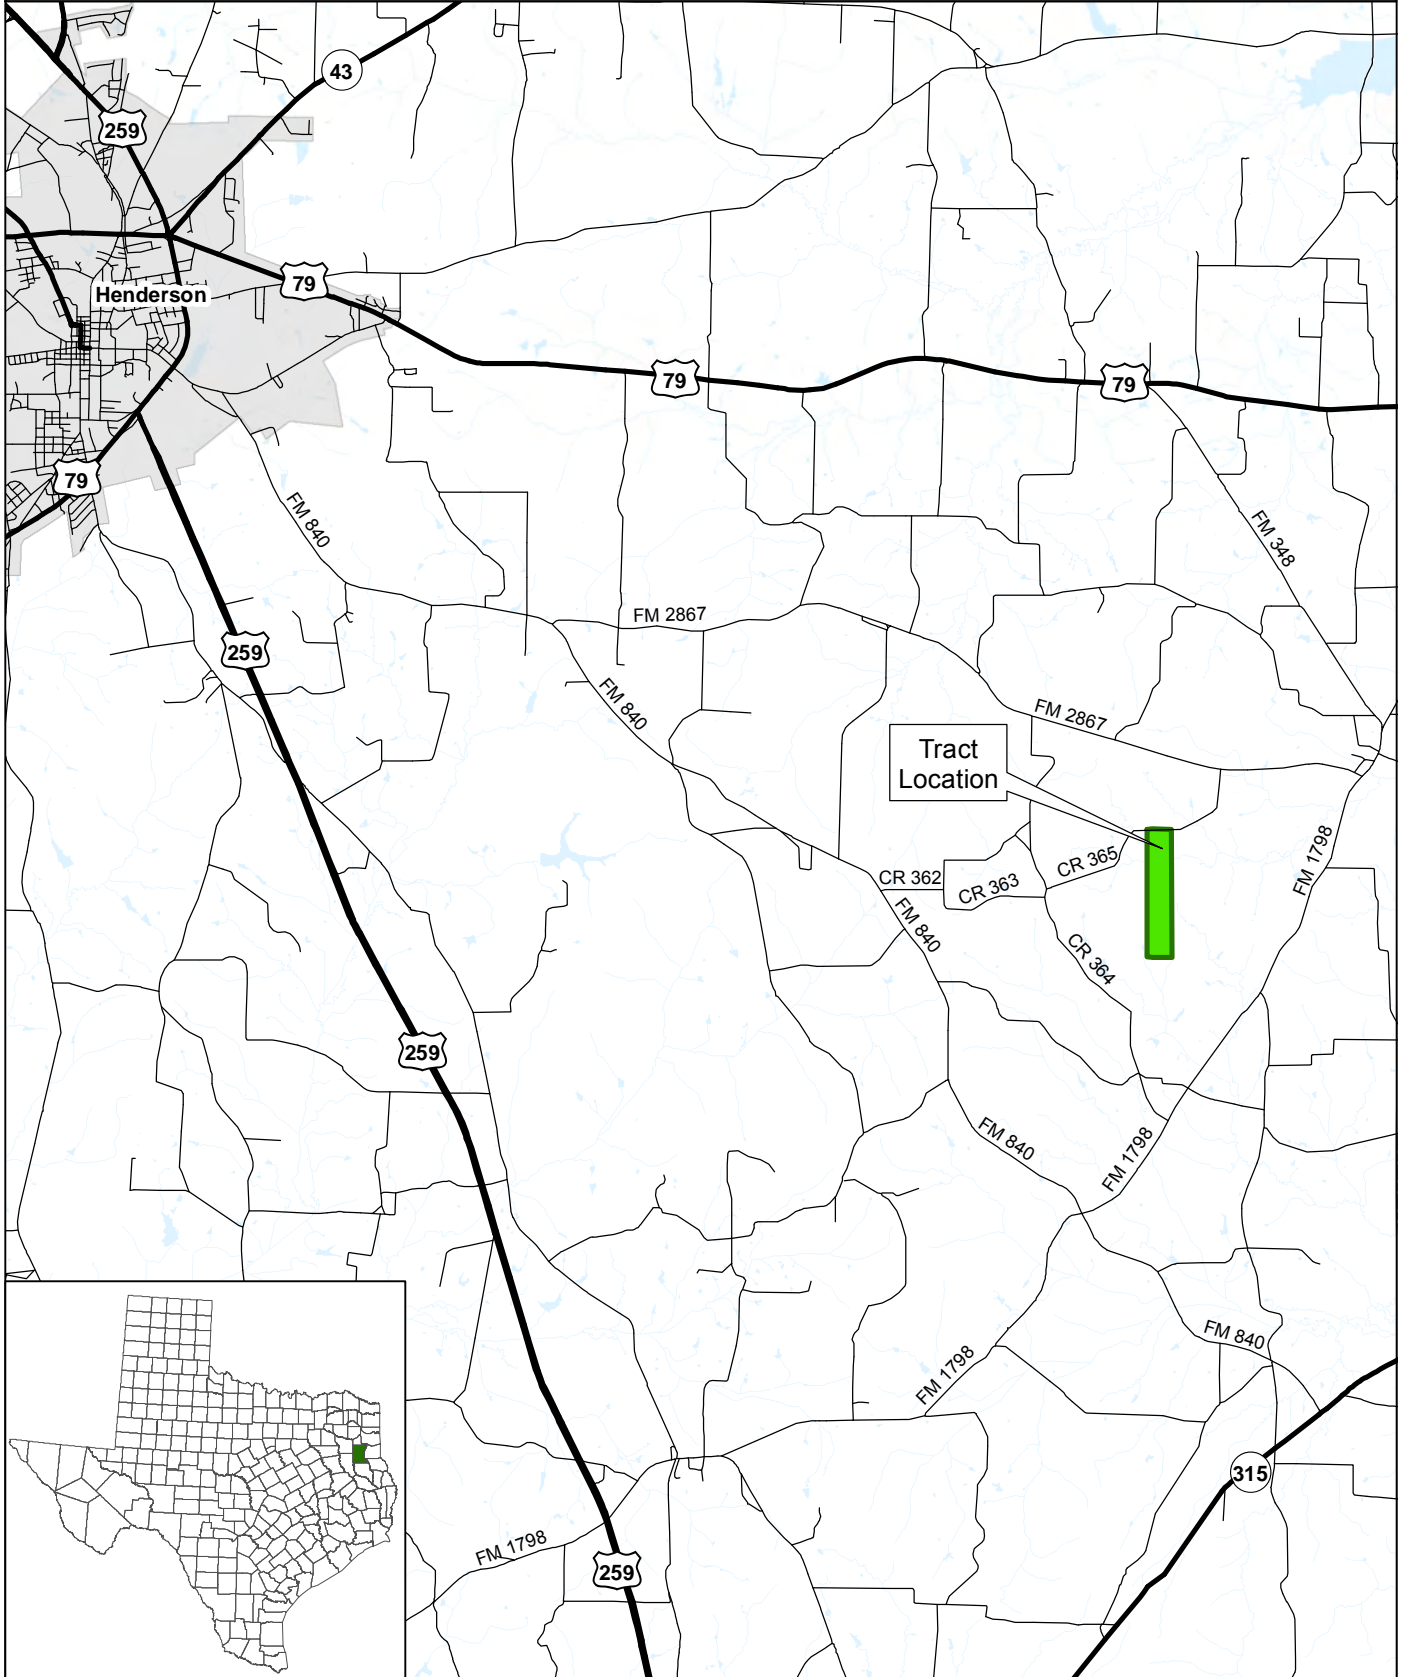

+/- 154.33 acres
Rusk County, Texas
Location Map

7/17/2014