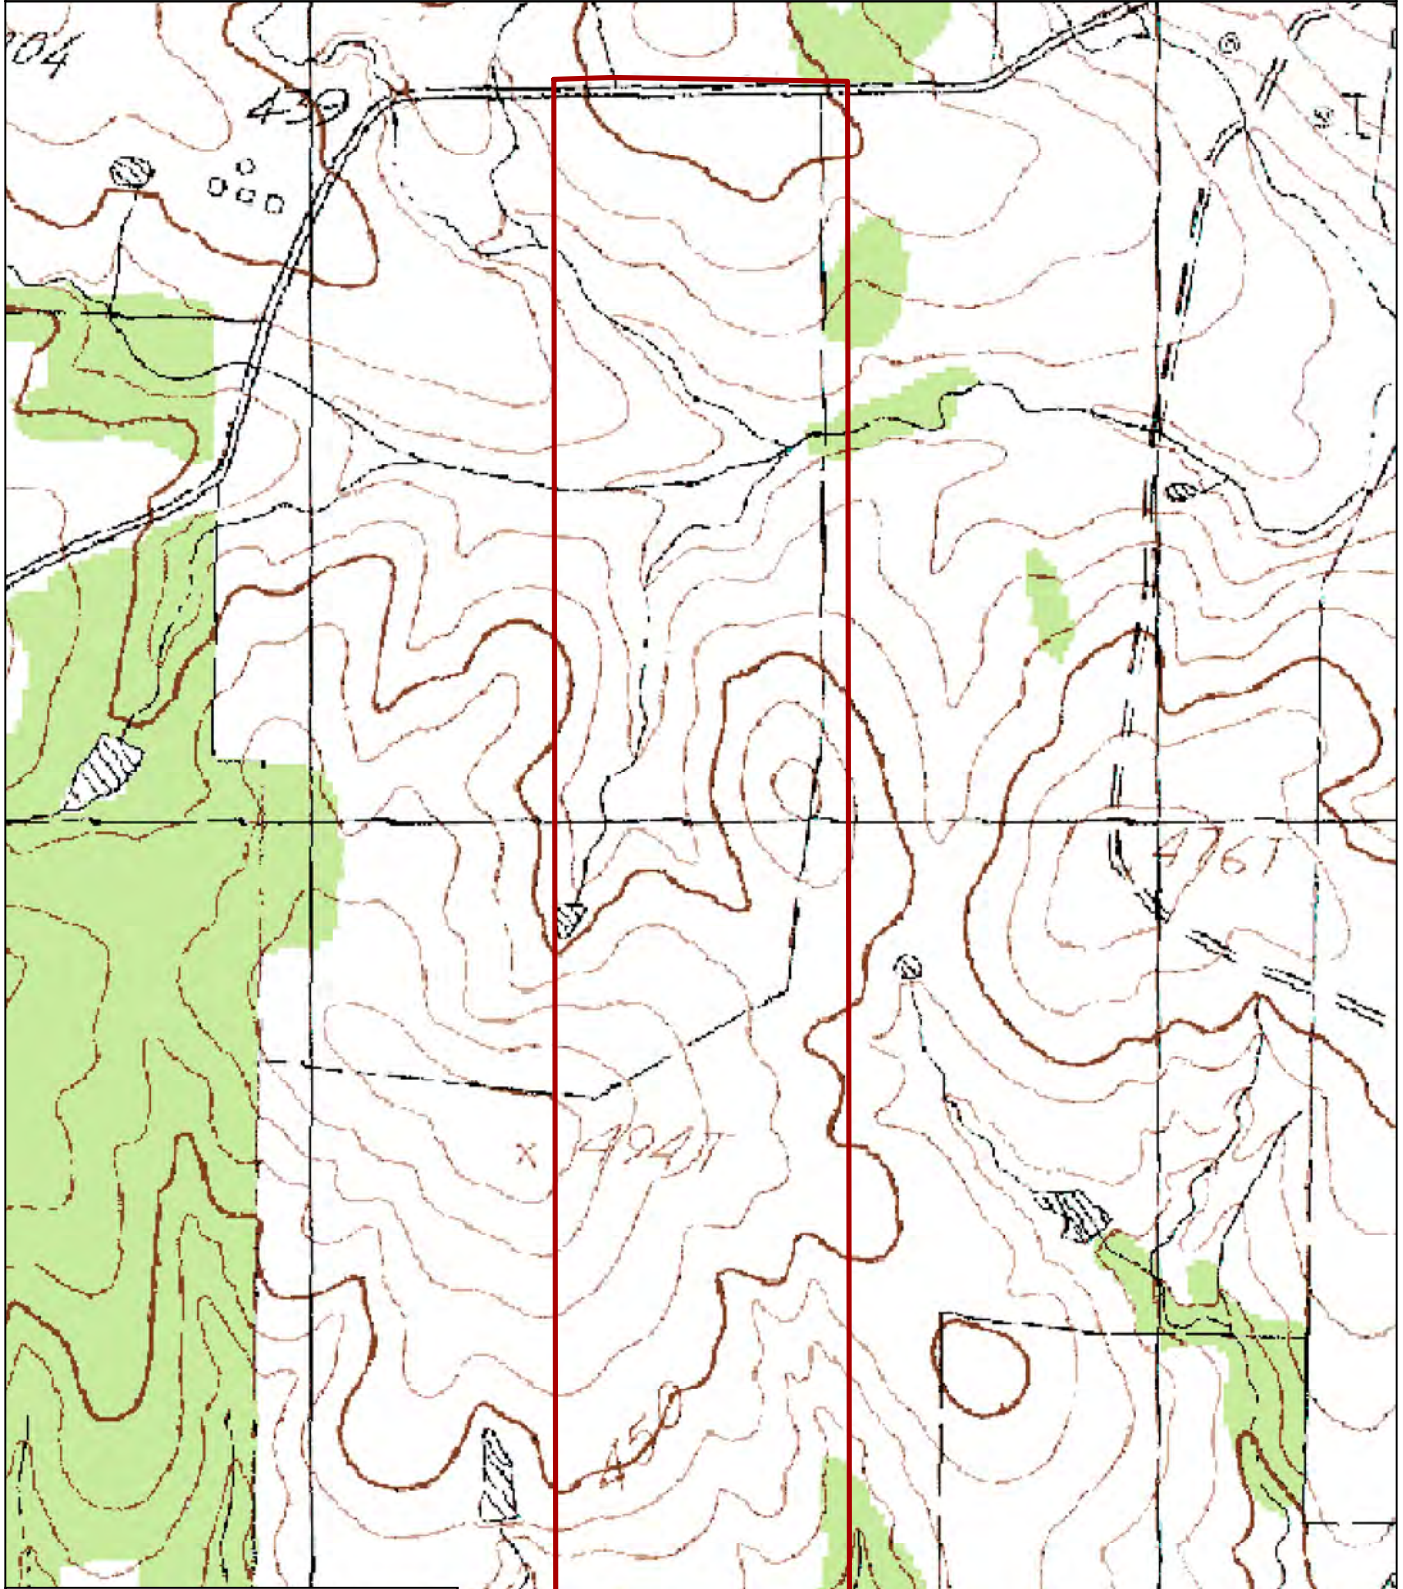

+/- 154.33 acres
Rusk County, Texas
Topographic Map

Approximate Tract Boundary

Base Map: USGS