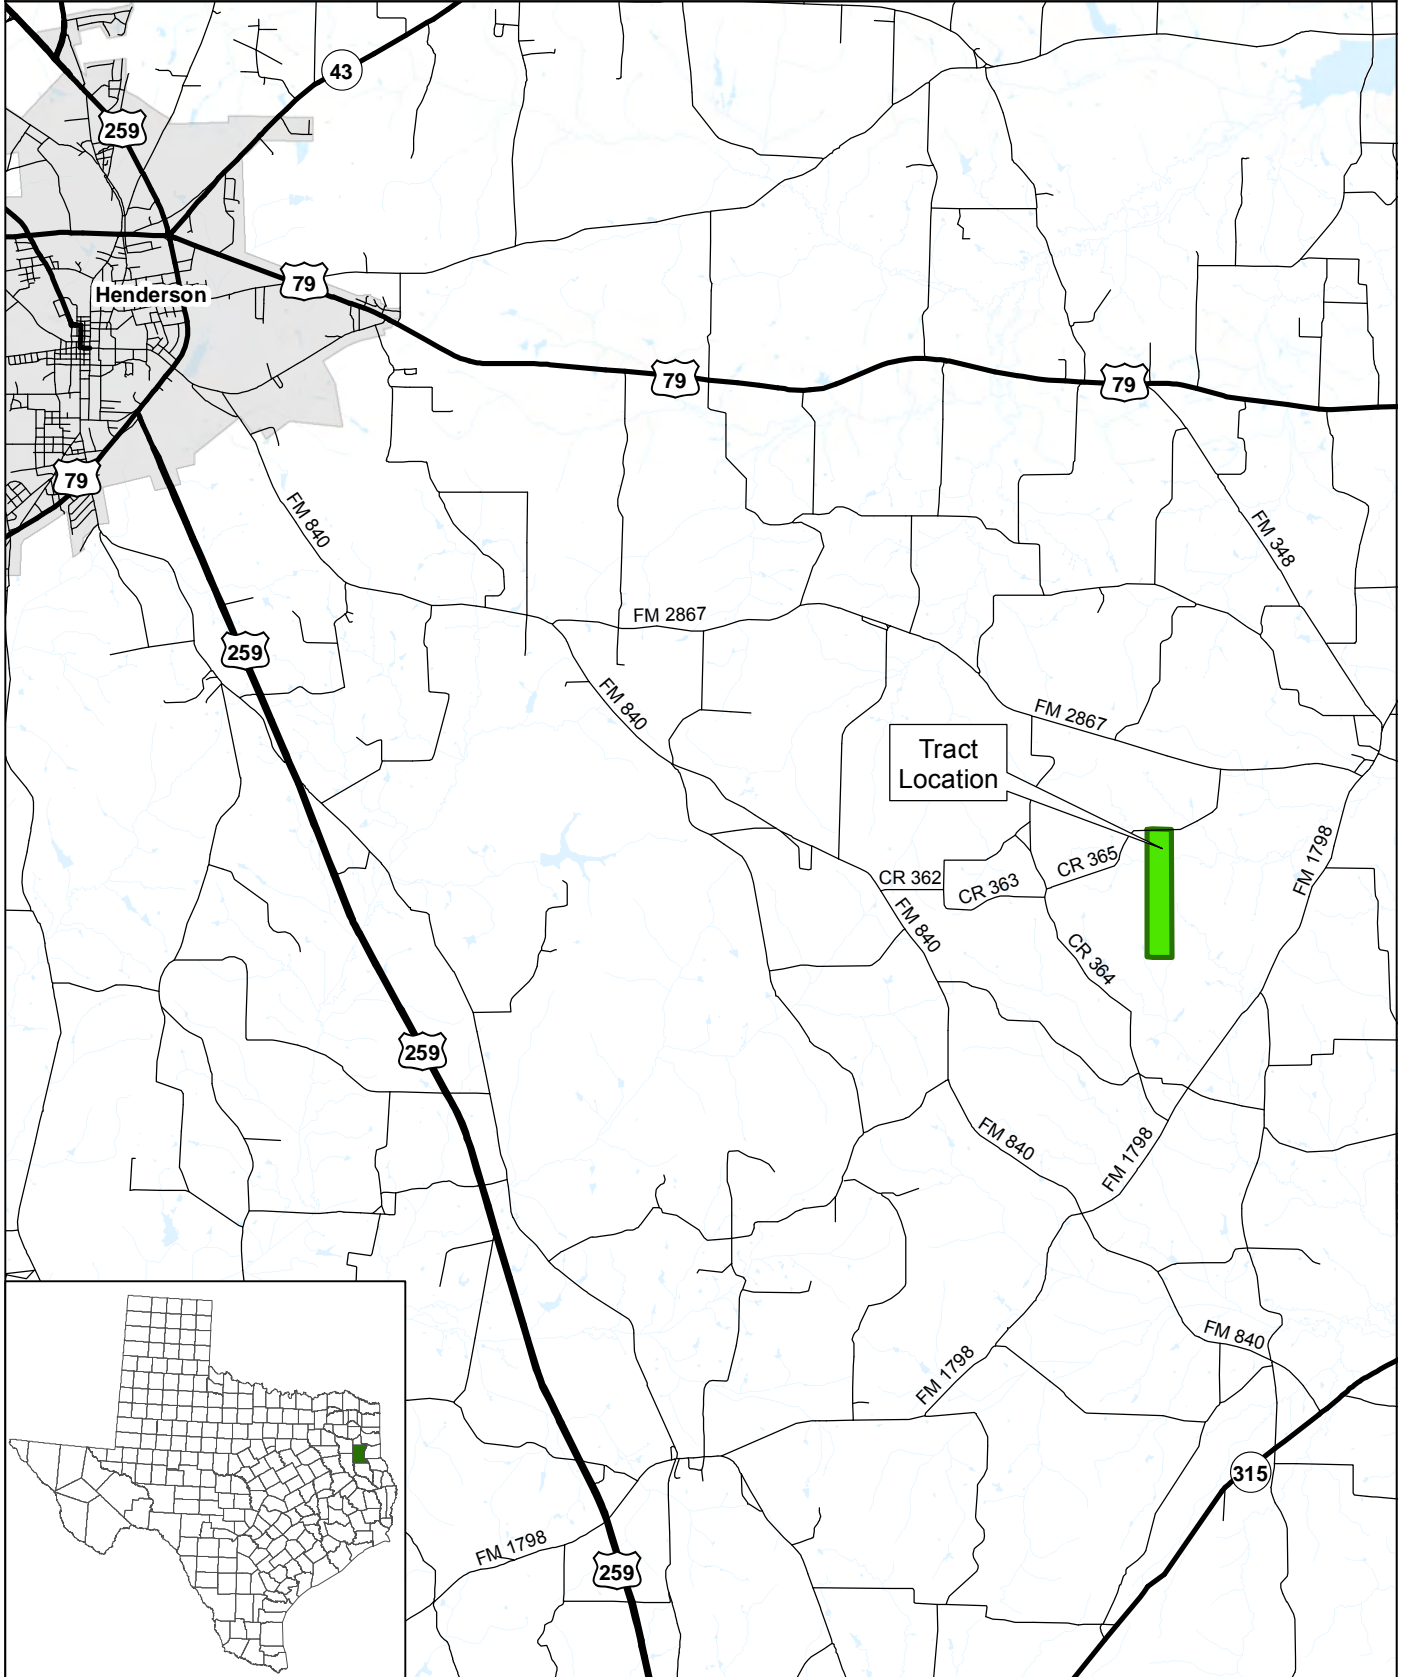

+/- 154.33 acres
Rusk County, Texas
Location Map