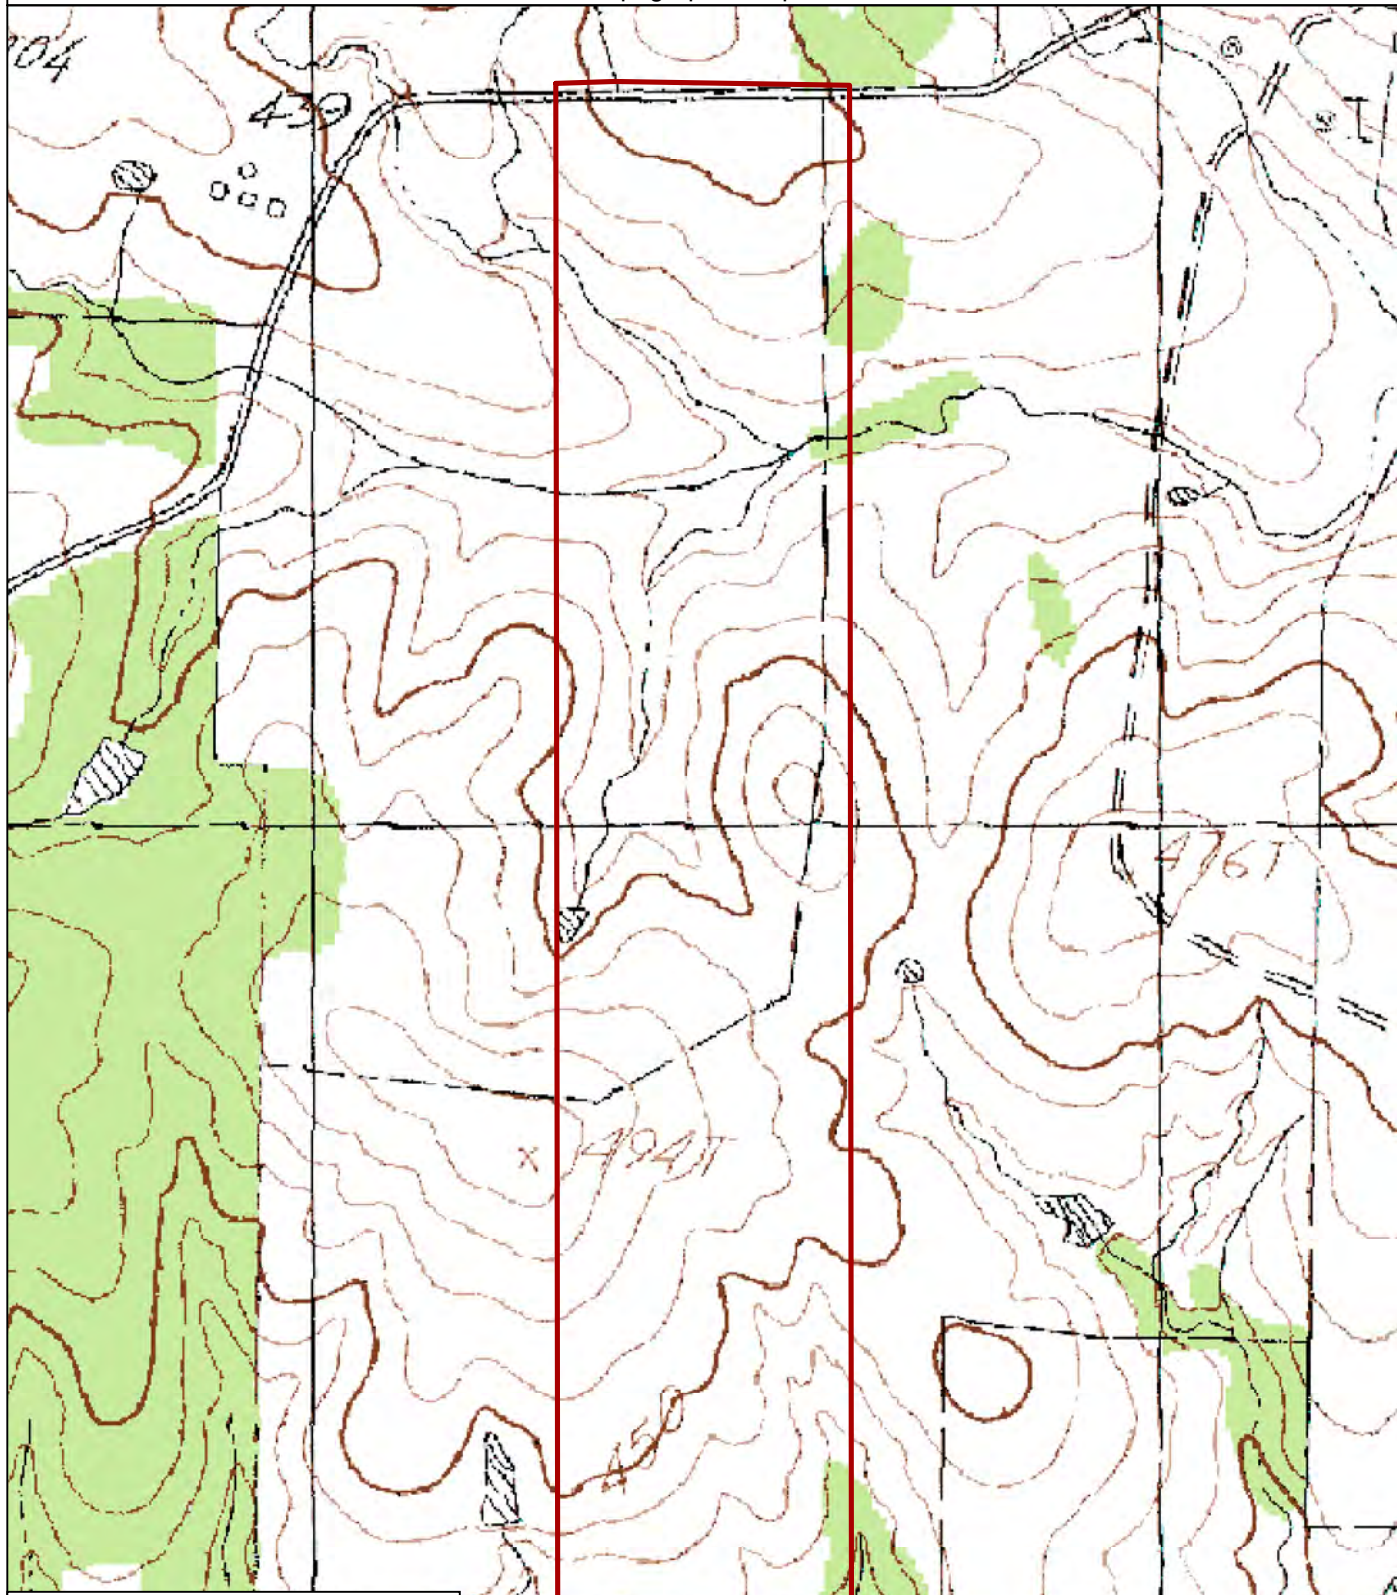

+/- 154.33 acres  
Rusk County, Texas  
Location Map

7/17/2014

This map was generated by United Country - TerraStono Land Company using GIS (Geographical Information System) software. No claims are made to the accuracy or completeness of the data depicted in this map or to the map's suitability for a particular use. The information depicted may contain inaccuracies and is provided "as is".

+/- 154.33 acres  
Rusk County, Texas  
2012 Aerial Map

 Approximate Tract Boundary

7/17/2014

Imagery: 2012 NAIP

This map was generated by United Country - TerraStone Land Company using GIS (Geographical Information System) software. No claims are made to the accuracy or completeness of the data depicted in this map or to the map's suitability for a particular use. The information depicted may contain inaccuracies and is provided "as is".

+/- 154.33 acres  
Rusk County, Texas  
Topographic Map

 Approximate Tract Boundary

Base Map: USGS

This map was generated by United Country - TerraStano Land Company using GIS (Geographical Information System) software. No claims are made to the accuracy or completeness of the data depicted in this map or to the map's suitability for a particular use. The information depicted may contain inaccuracies and is provided "as is".