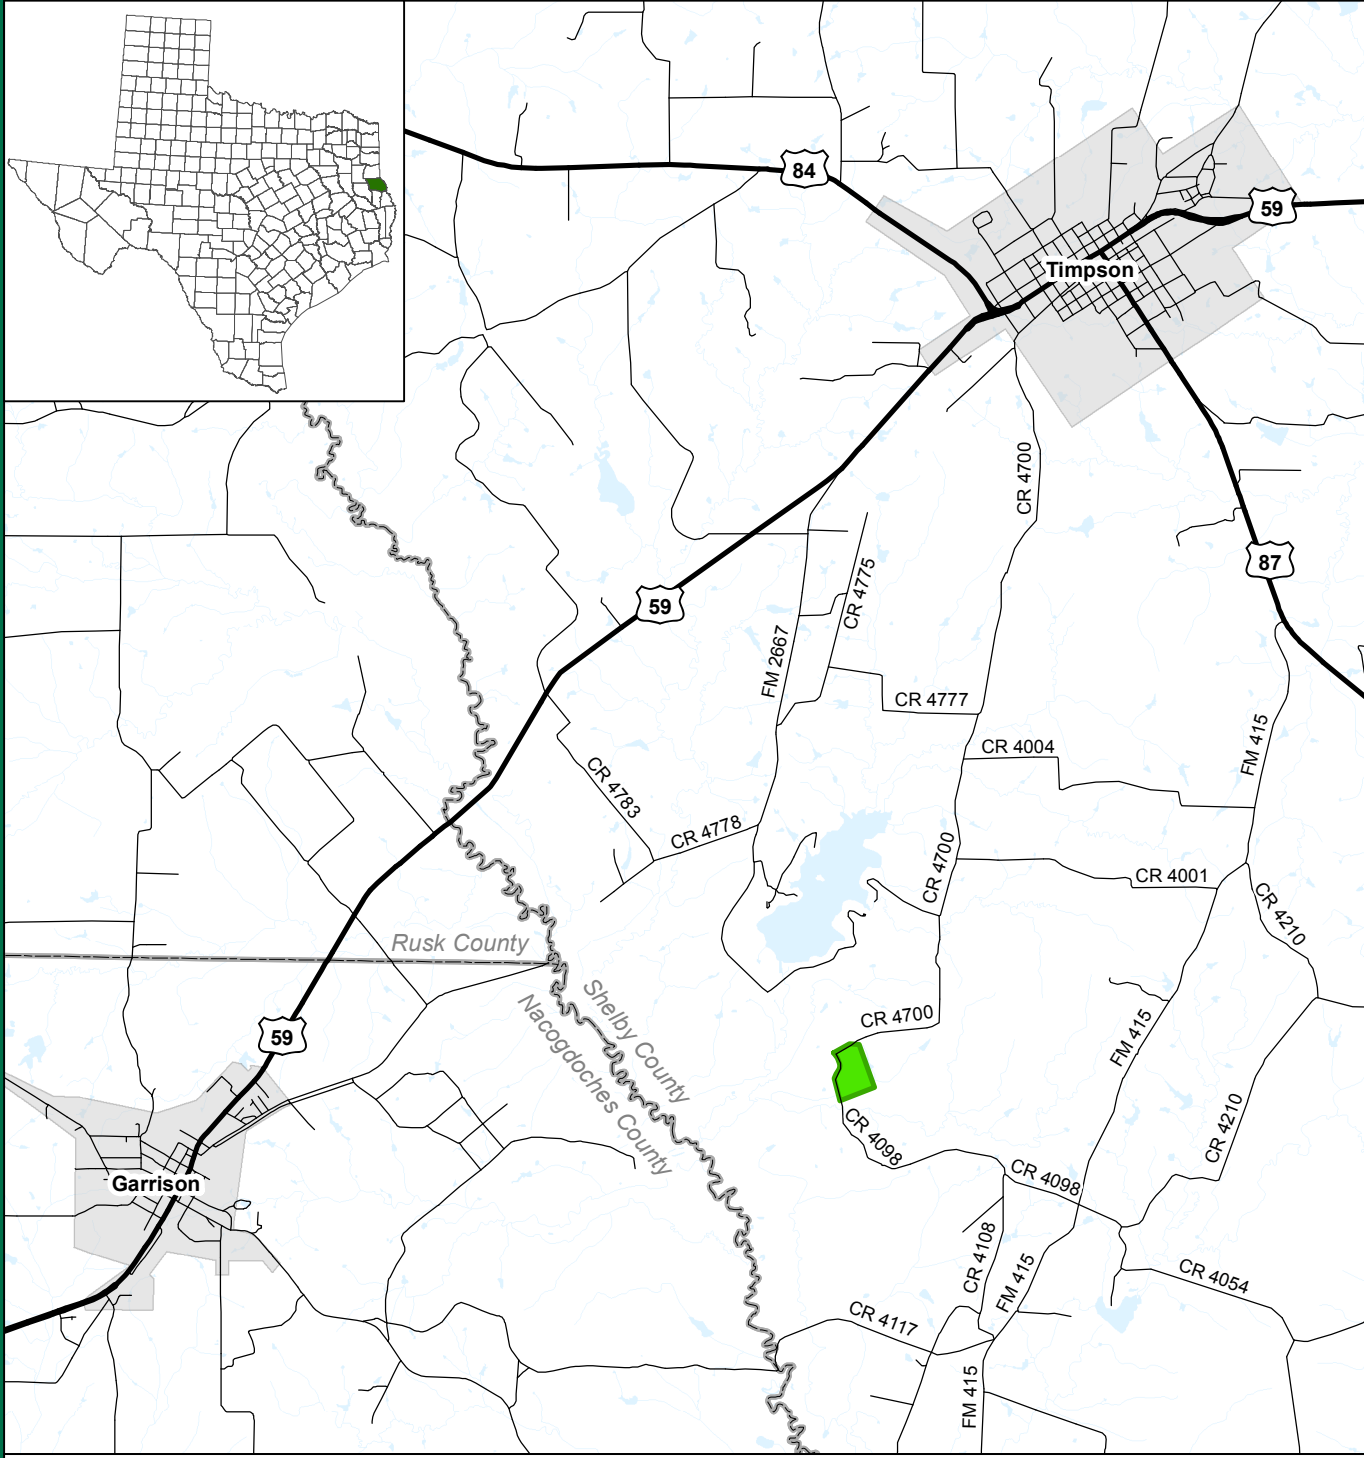

**+/- 35 acres
Shelby County, Texas
Location Map**

- Tract Boundary
- City Boundaries
- Counties
- Major Roads
- Secondary Roads
- Water Bodies
- Streams

10/14/2014