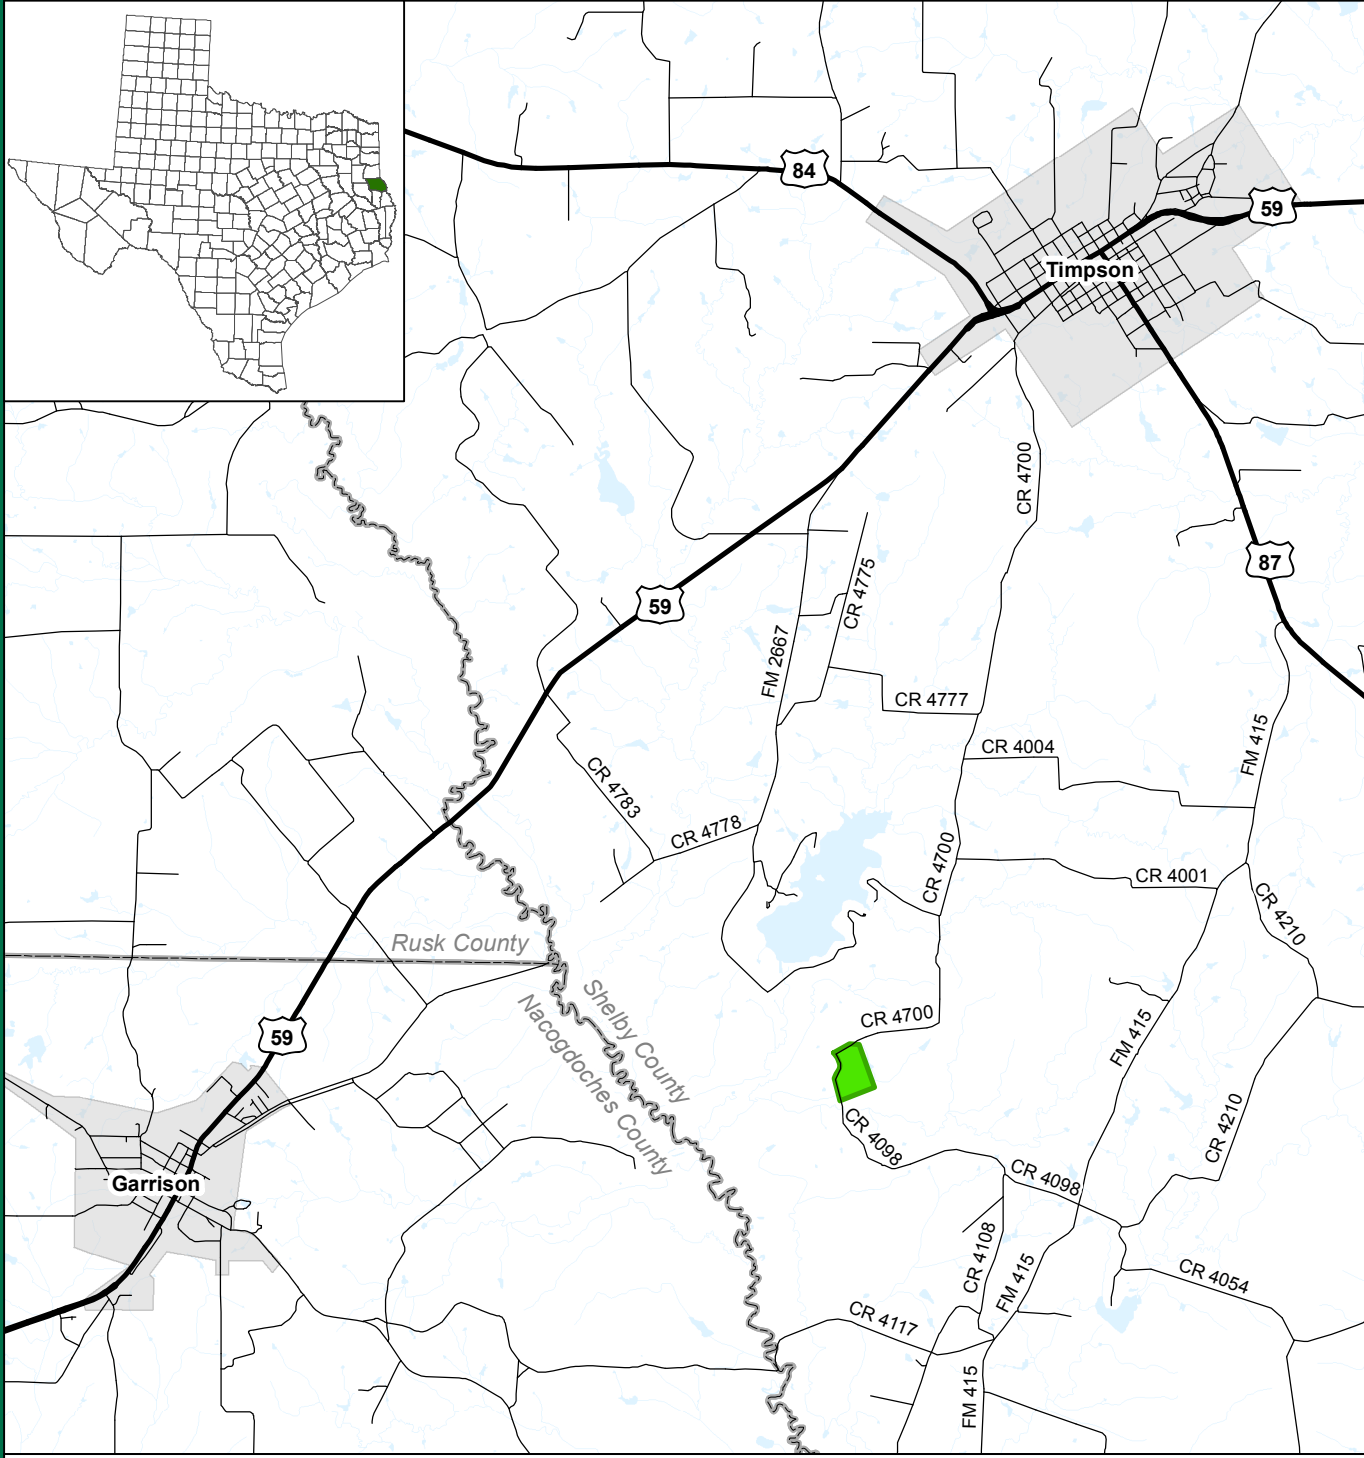

**+/- 35 acres
Shelby County, Texas
Location Map**

10/14/2014

- Tract Boundary
- Major Roads
- Secondary Roads
- Water Bodies
- City Boundaries
- Counties
- Streams