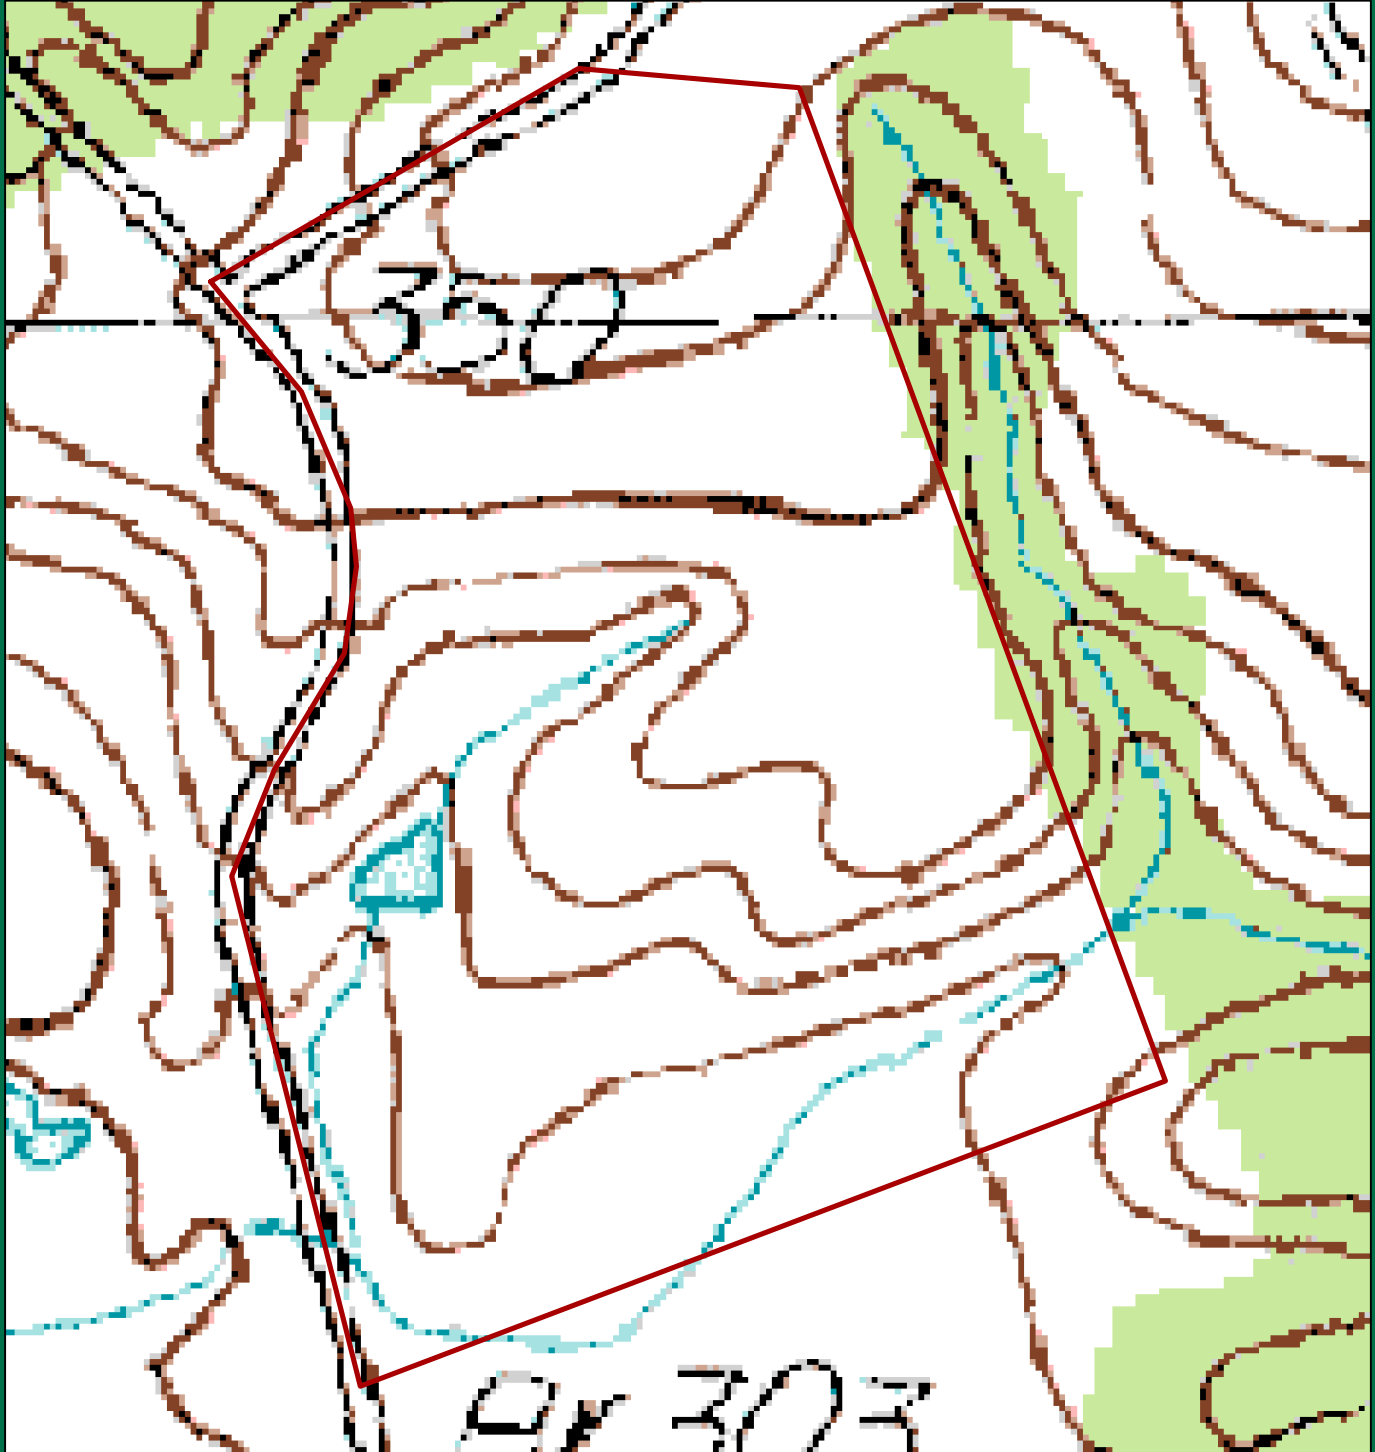

+/- 35 acres
Shelby County, Texas
Topographic Map

10/14/2014

Base Map: USGS

Approximate Tract Boundary

TerraStone
Land Company