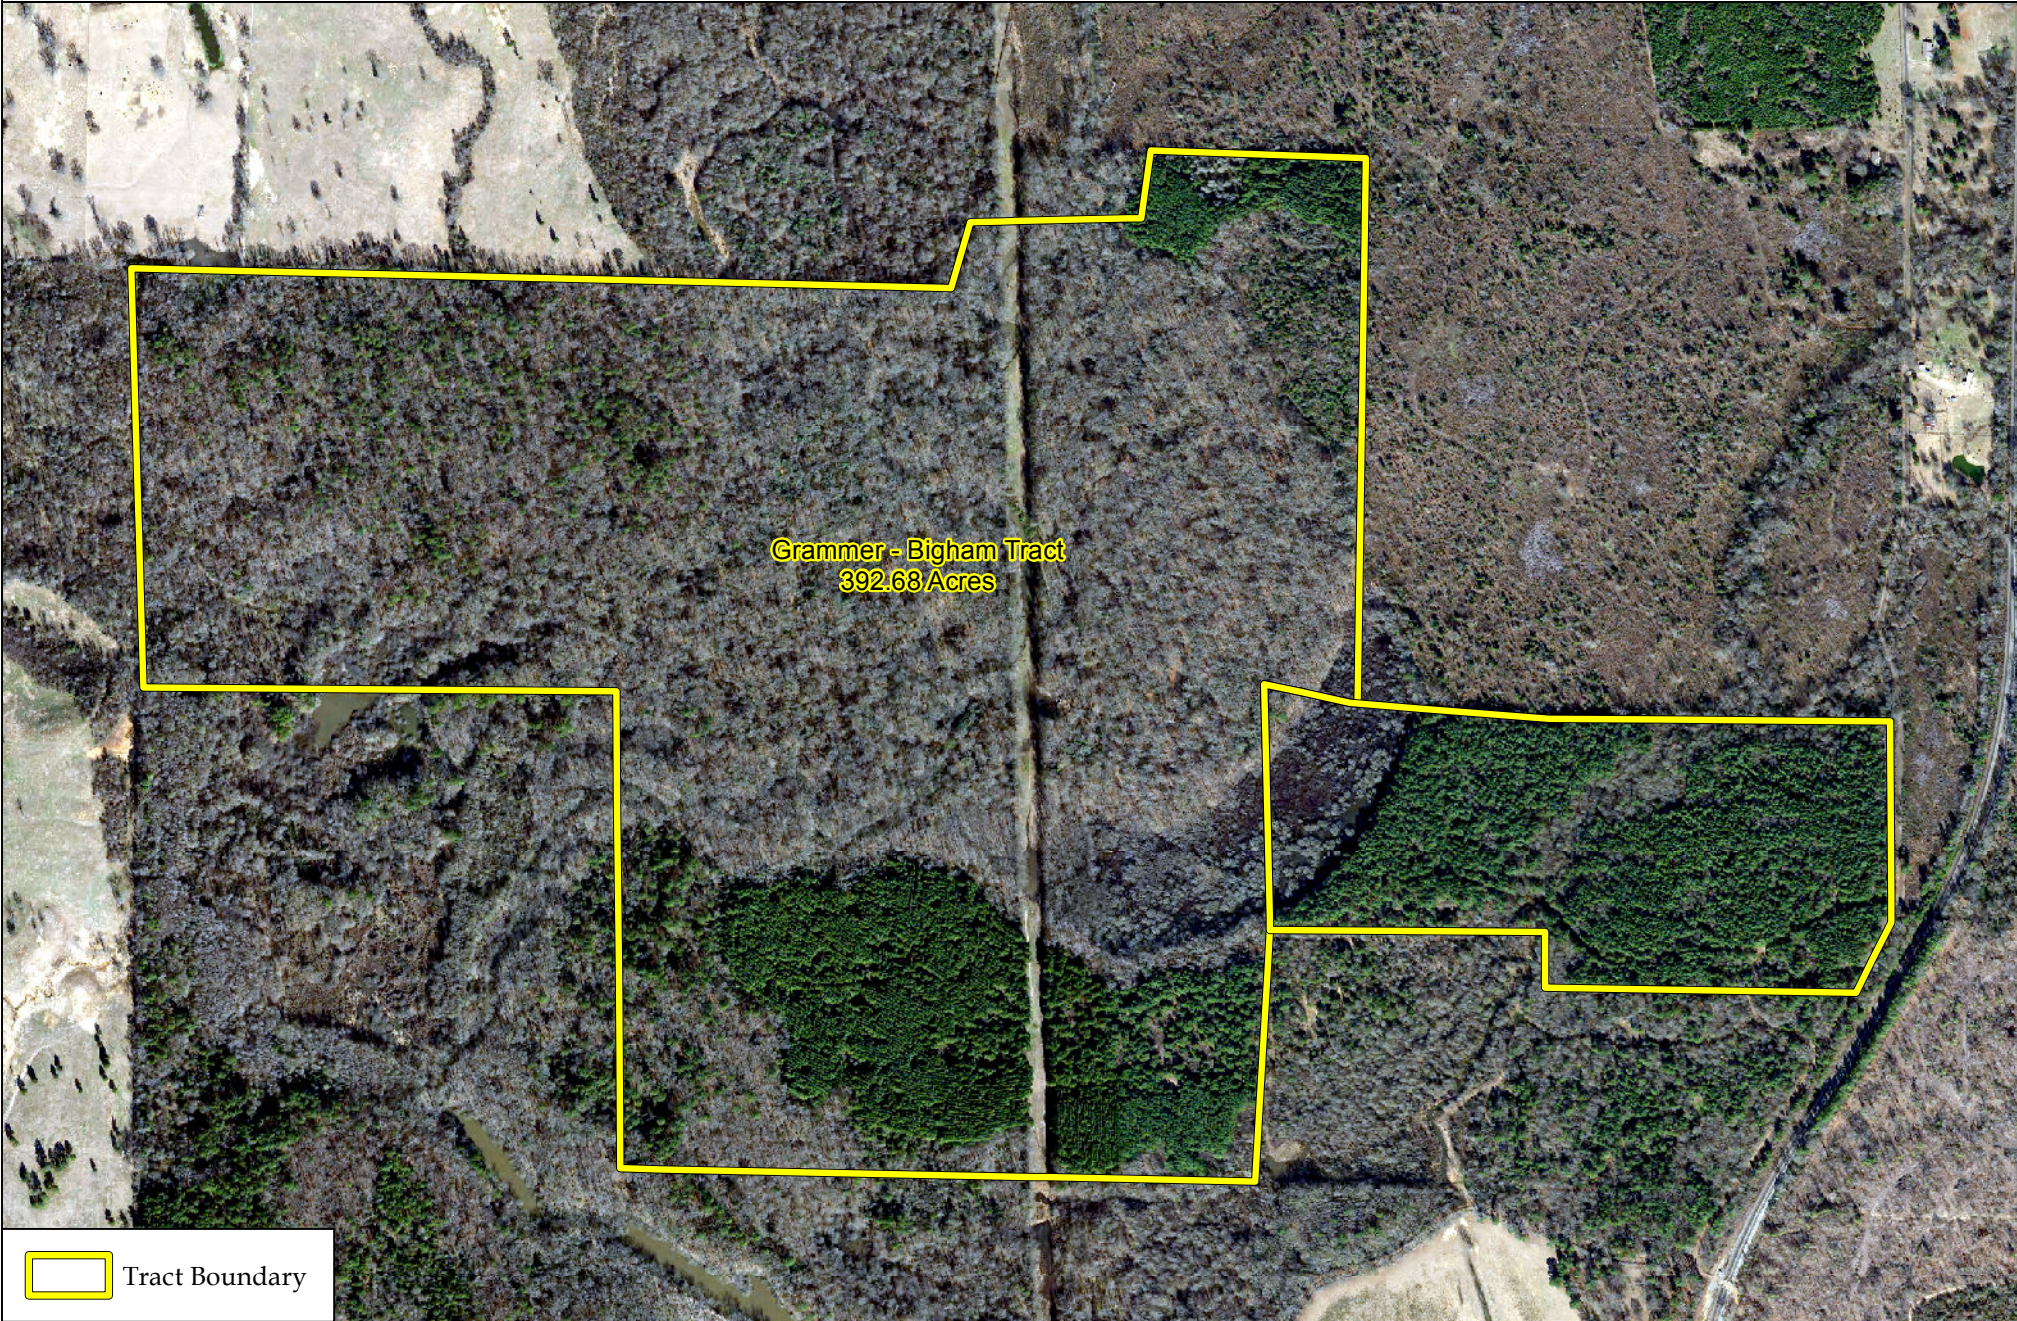

JFS Timber Partners LTD: Grammer-Bigham Tract
Upshur County, Texas

Grammer - Bigham Tract
392.68 Acres

Tract Boundary

11/8/2016

Imagery: 2015 TOP

1 Inch = 800 Feet