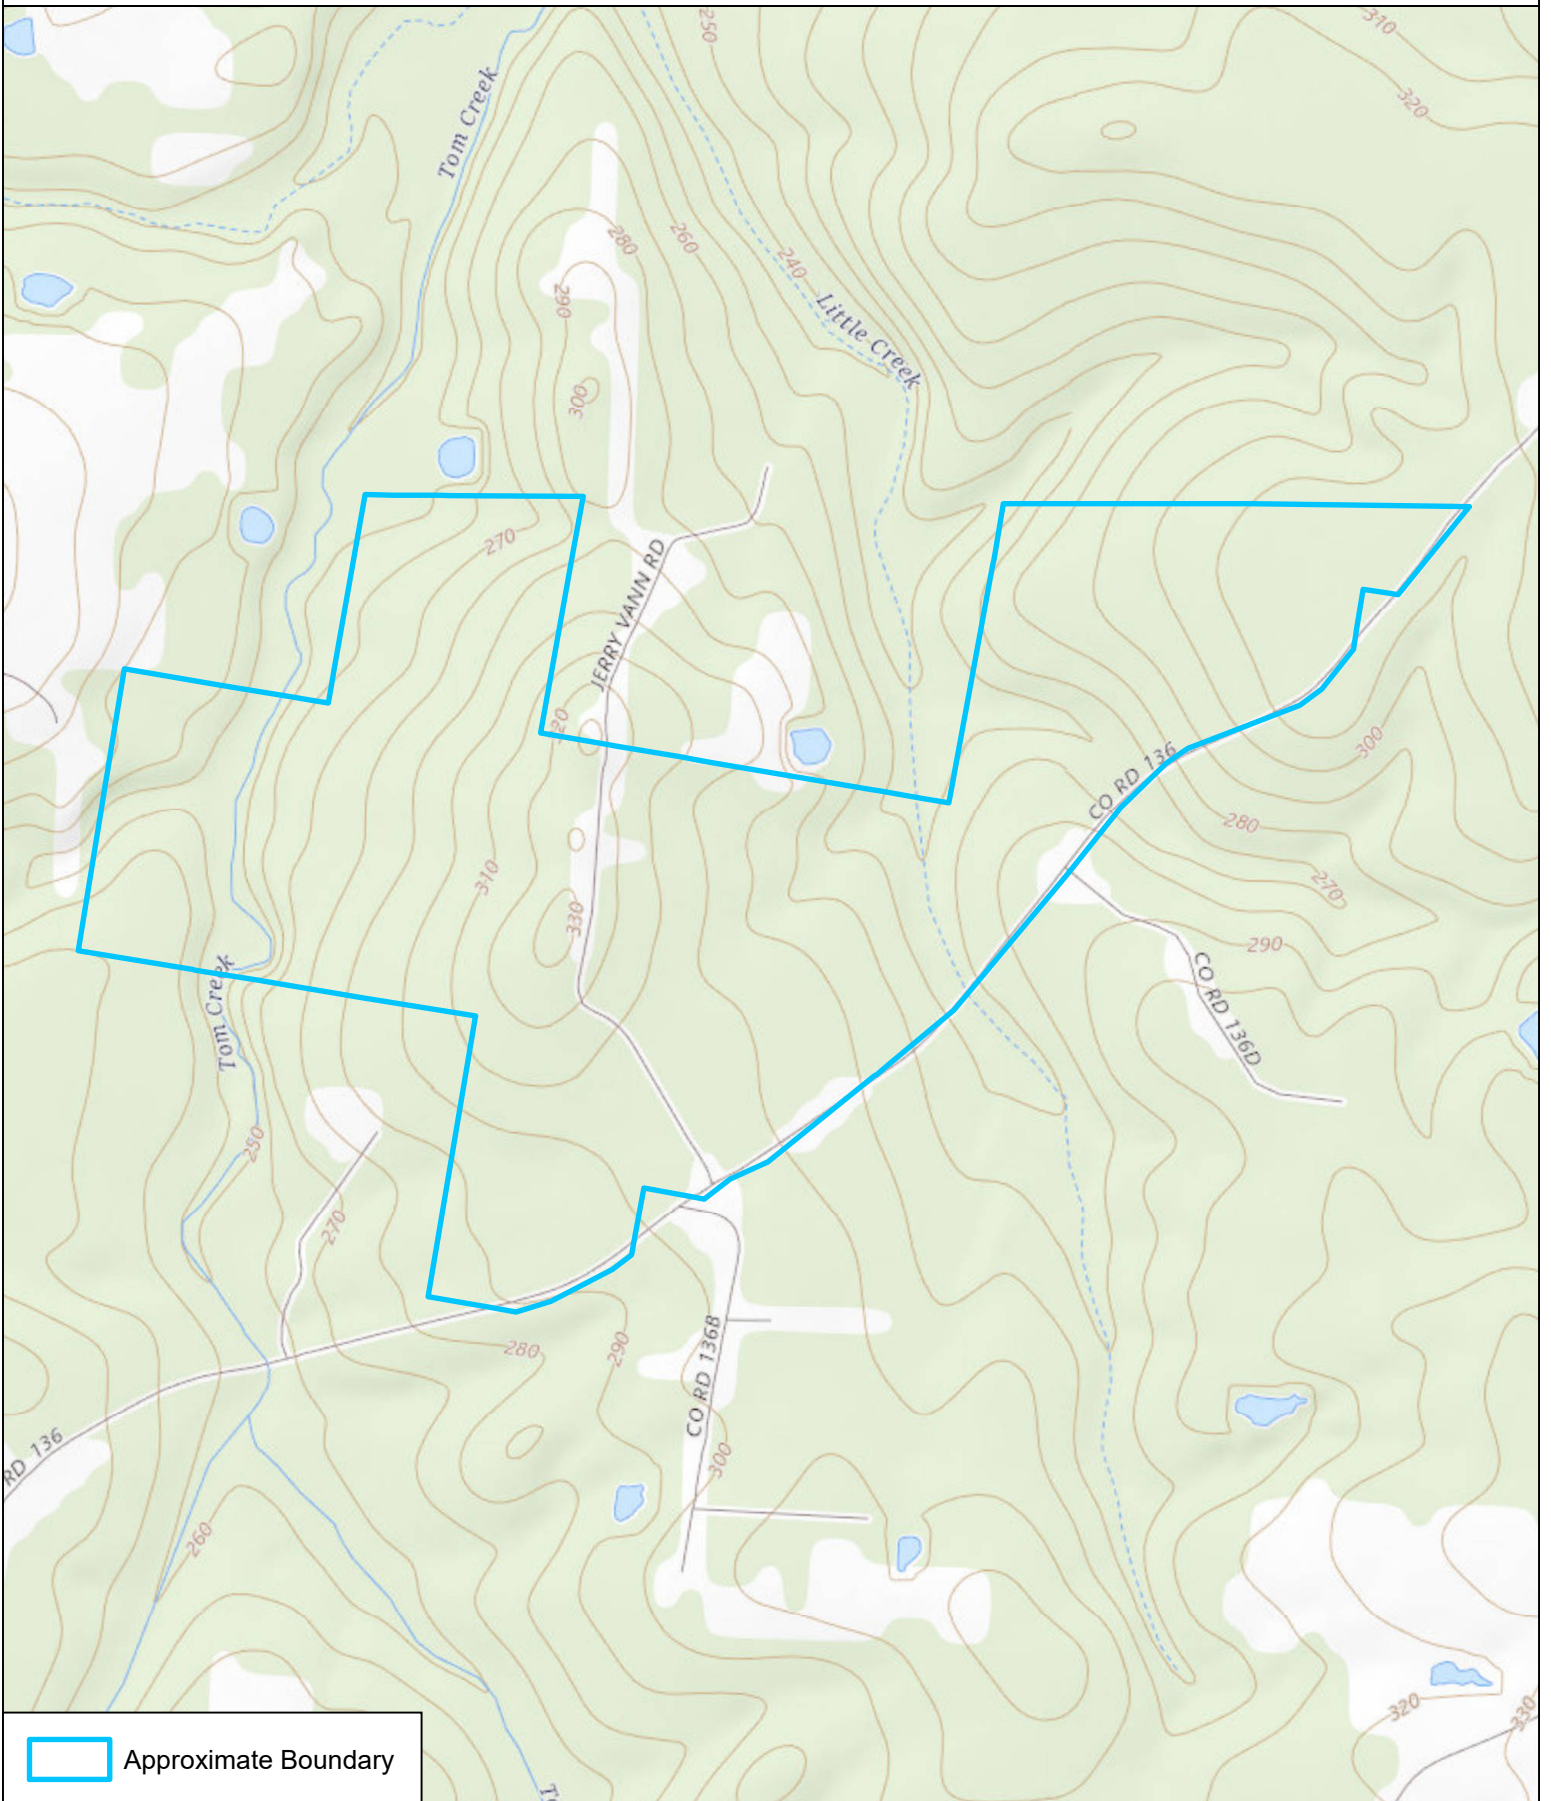

162.7 Acre Tract
Angelina County, Texas

Approximate Boundary

11/28/2018
Imagery: Topo

1 Inch = 733 Feet