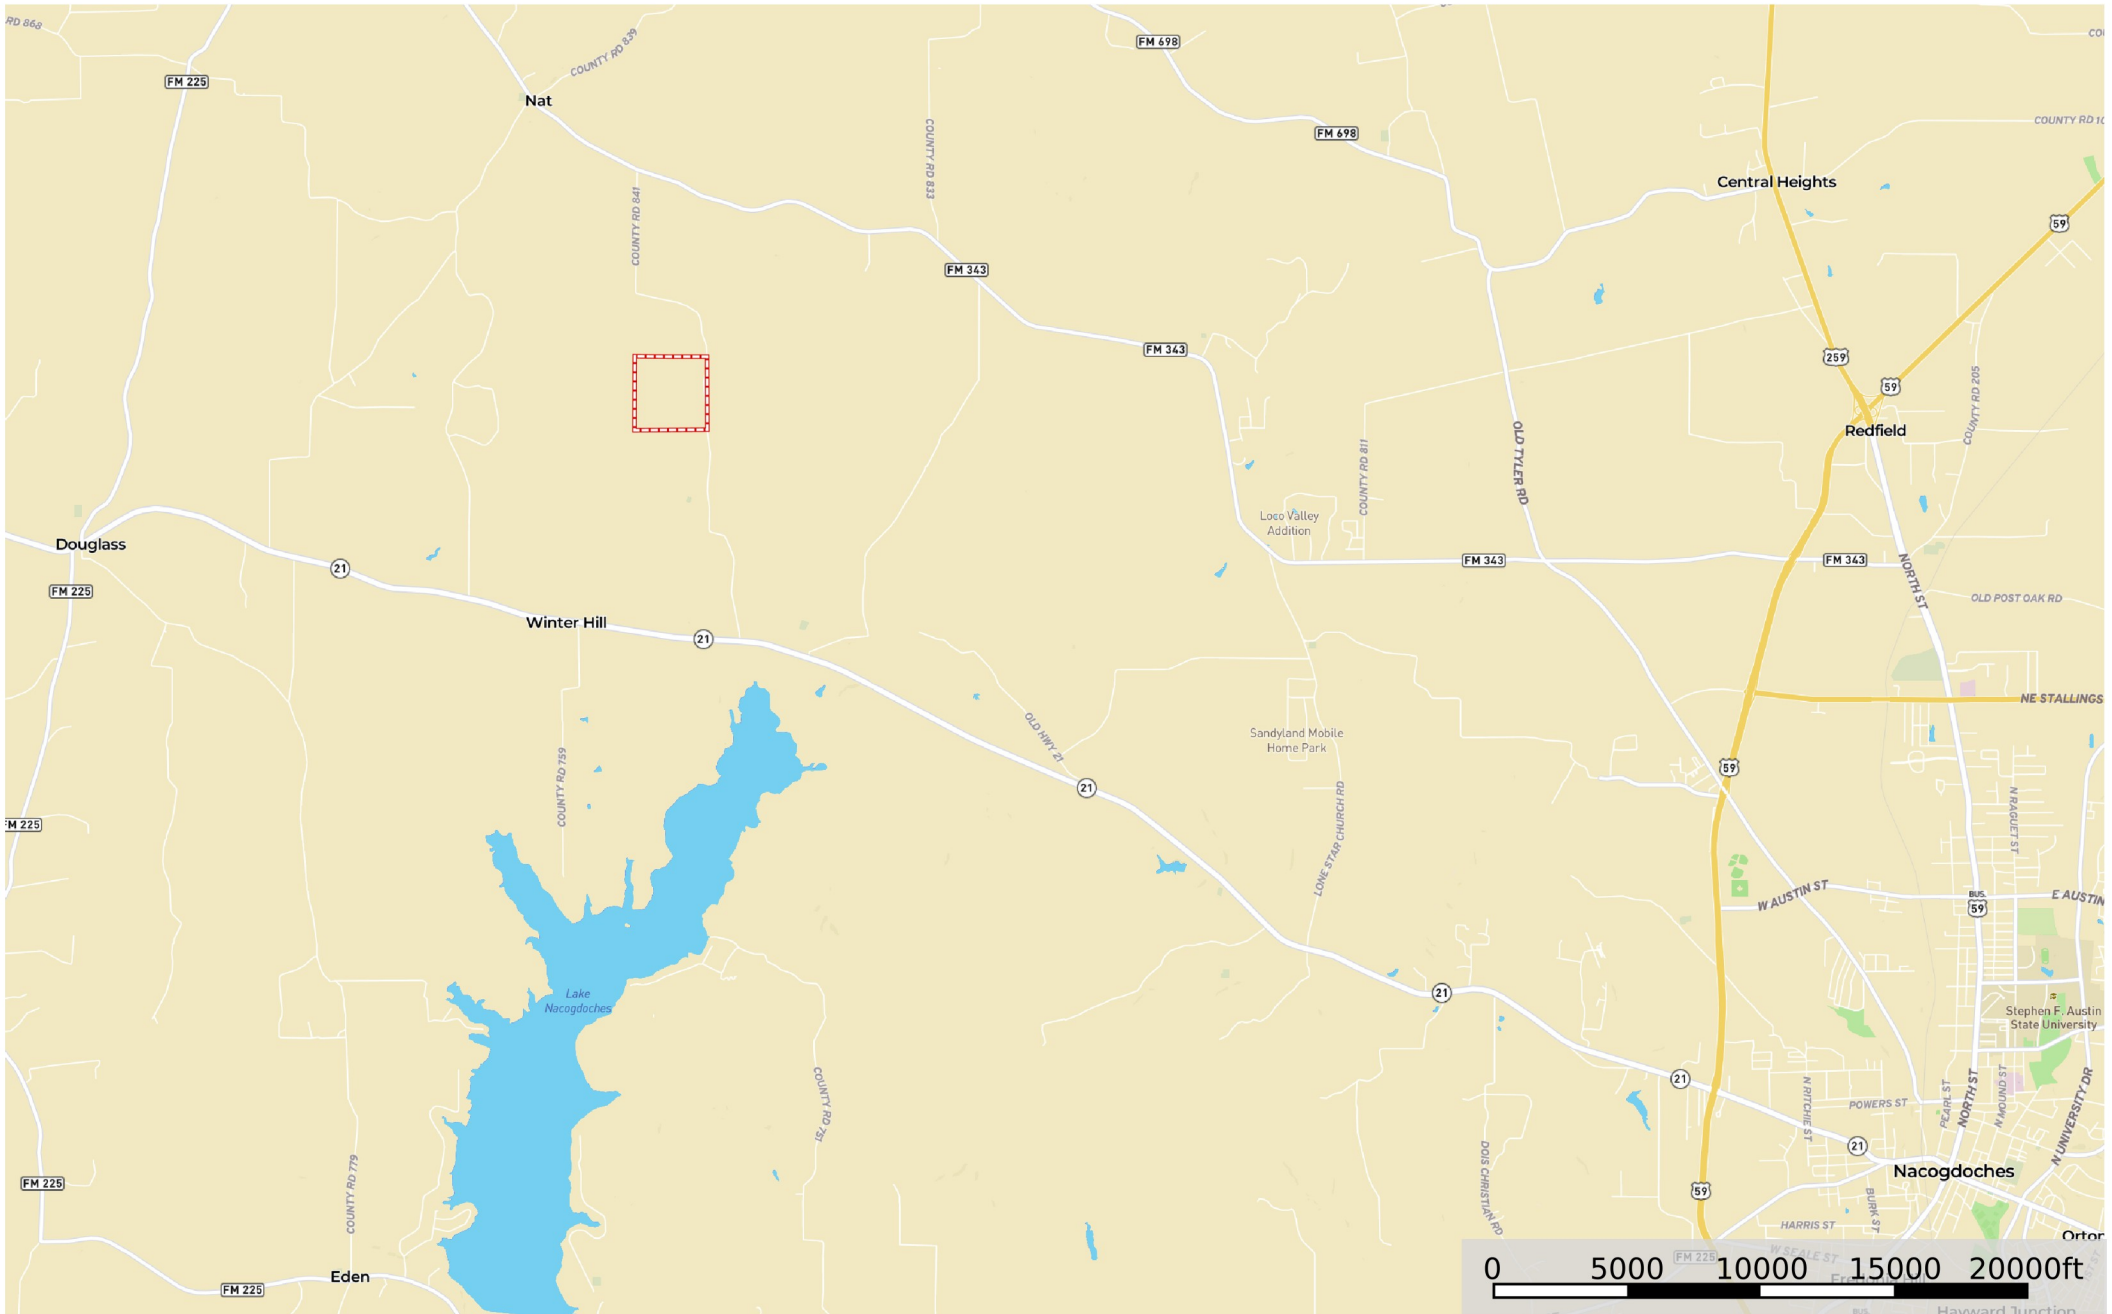

Burk Estate 172 Acres

Nacogdoches County, Texas, 172 AC +/-

Area Location Map

Boundary

Mark Brian
936-590-0986

www.terrastonelandco.com

2557 State Hwy 7 East Center, Texas 75965

This map is provided for illustration purposes only, and no warranties are given or implied concerning the accuracy of the data presented. This map is not a survey plat. All boundary line locations and acreage calculations are approximations only. Users are strongly advised to independently verify all geographic and legal information.