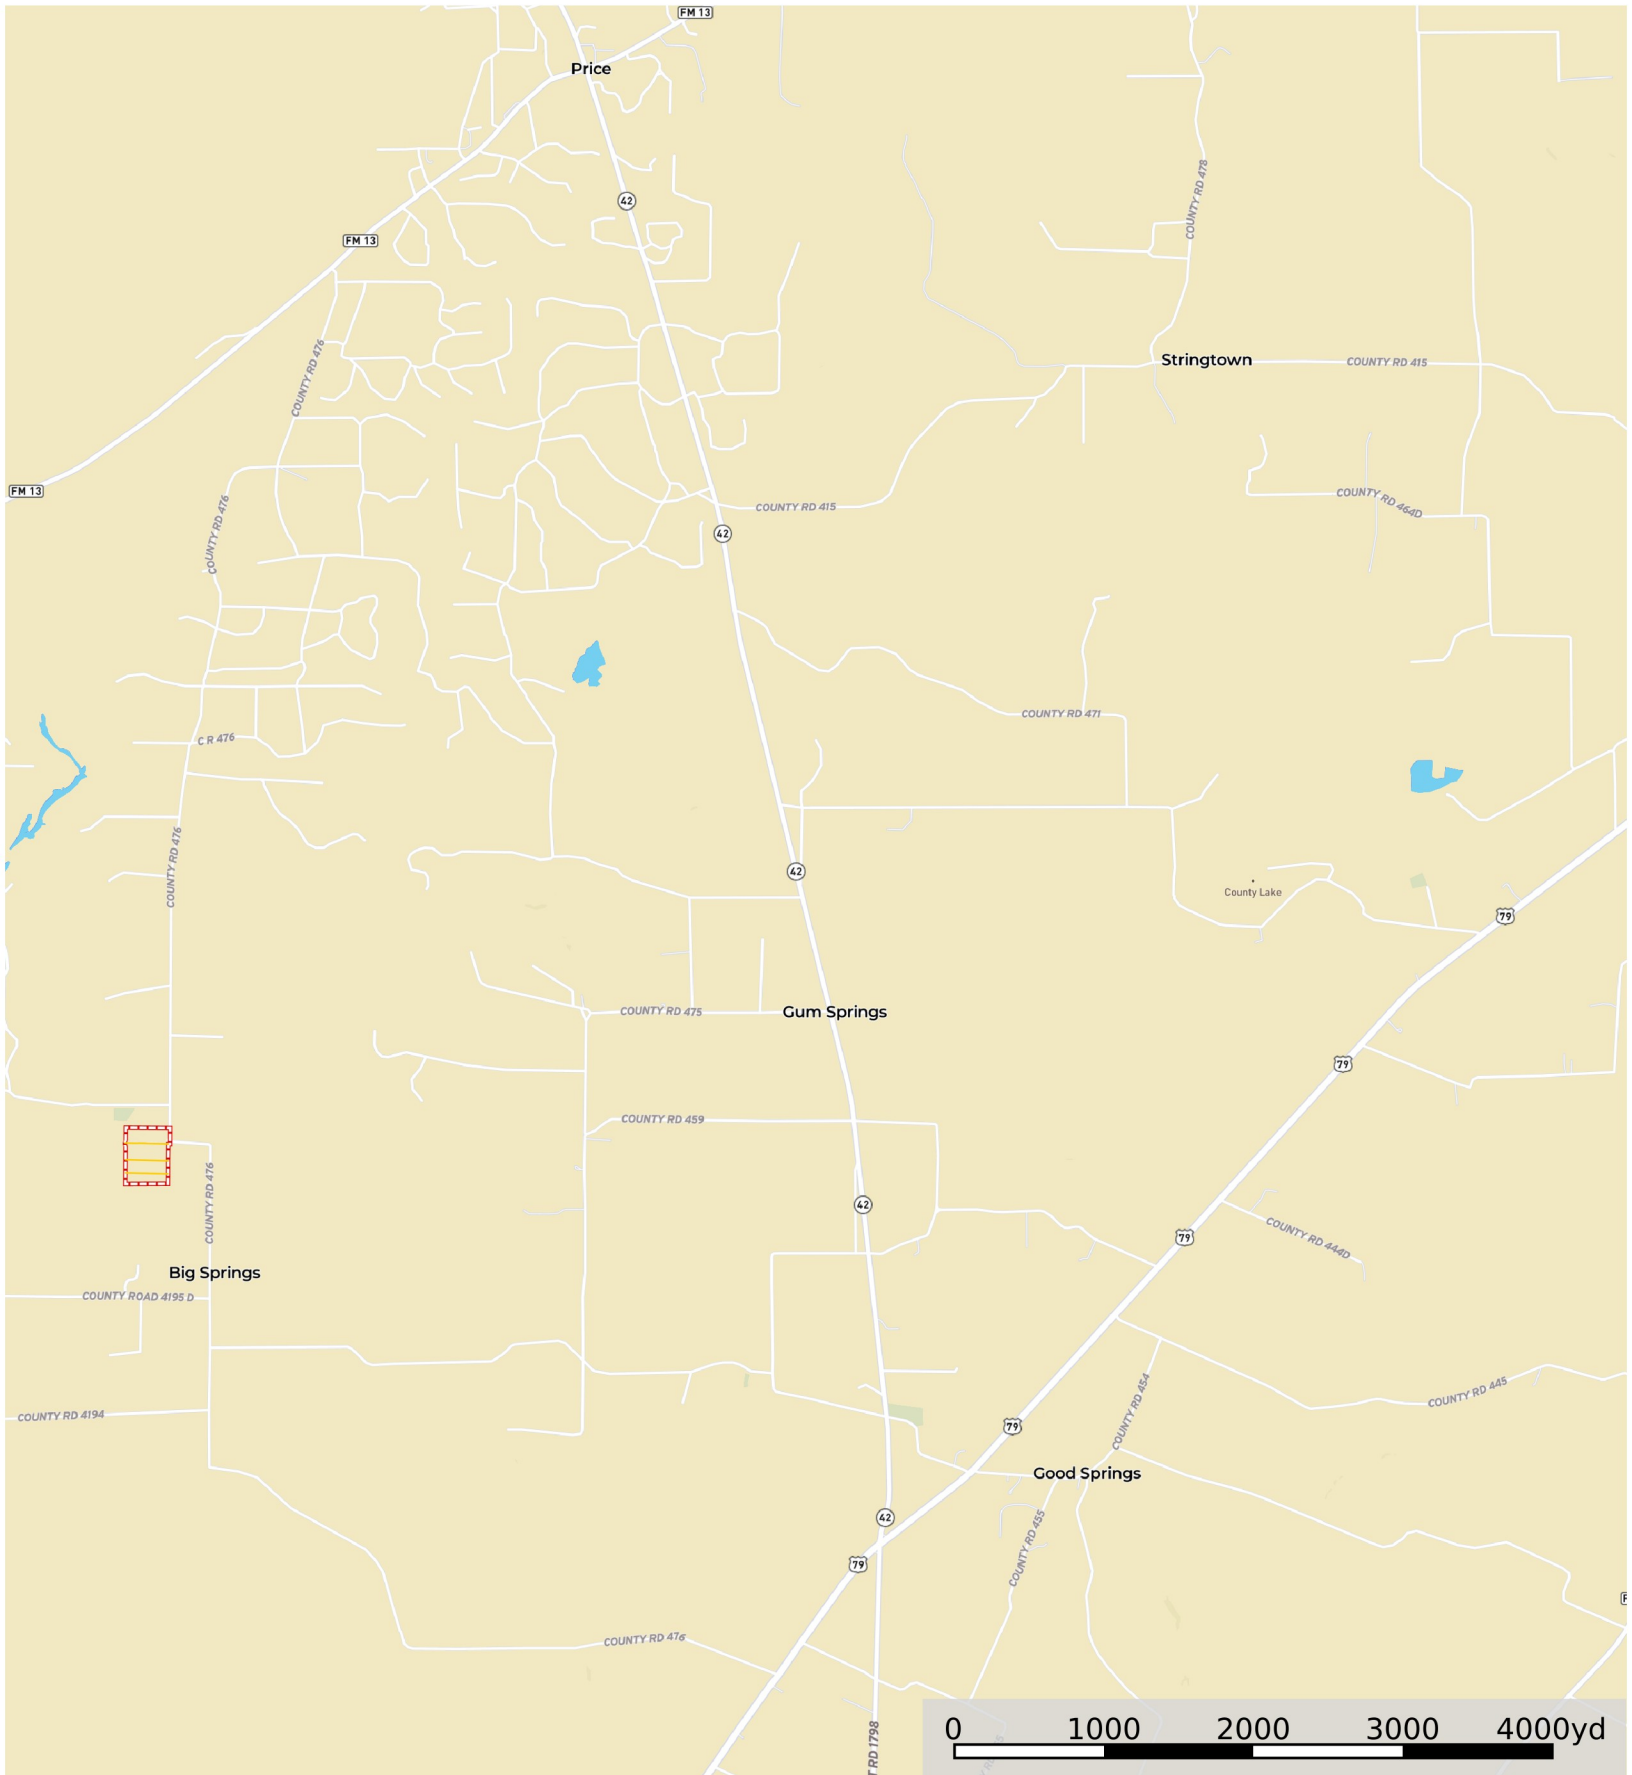

Big Springs Tracts

Rusk County, Texas

Boundary

This map is provided for illustration purposes only, and no warranties are given or implied concerning the accuracy of the data presented. This map is not a survey plat. All boundary line locations and acreage calculations are approximations only. Users are strongly advised to independently verify all geographic and legal information.