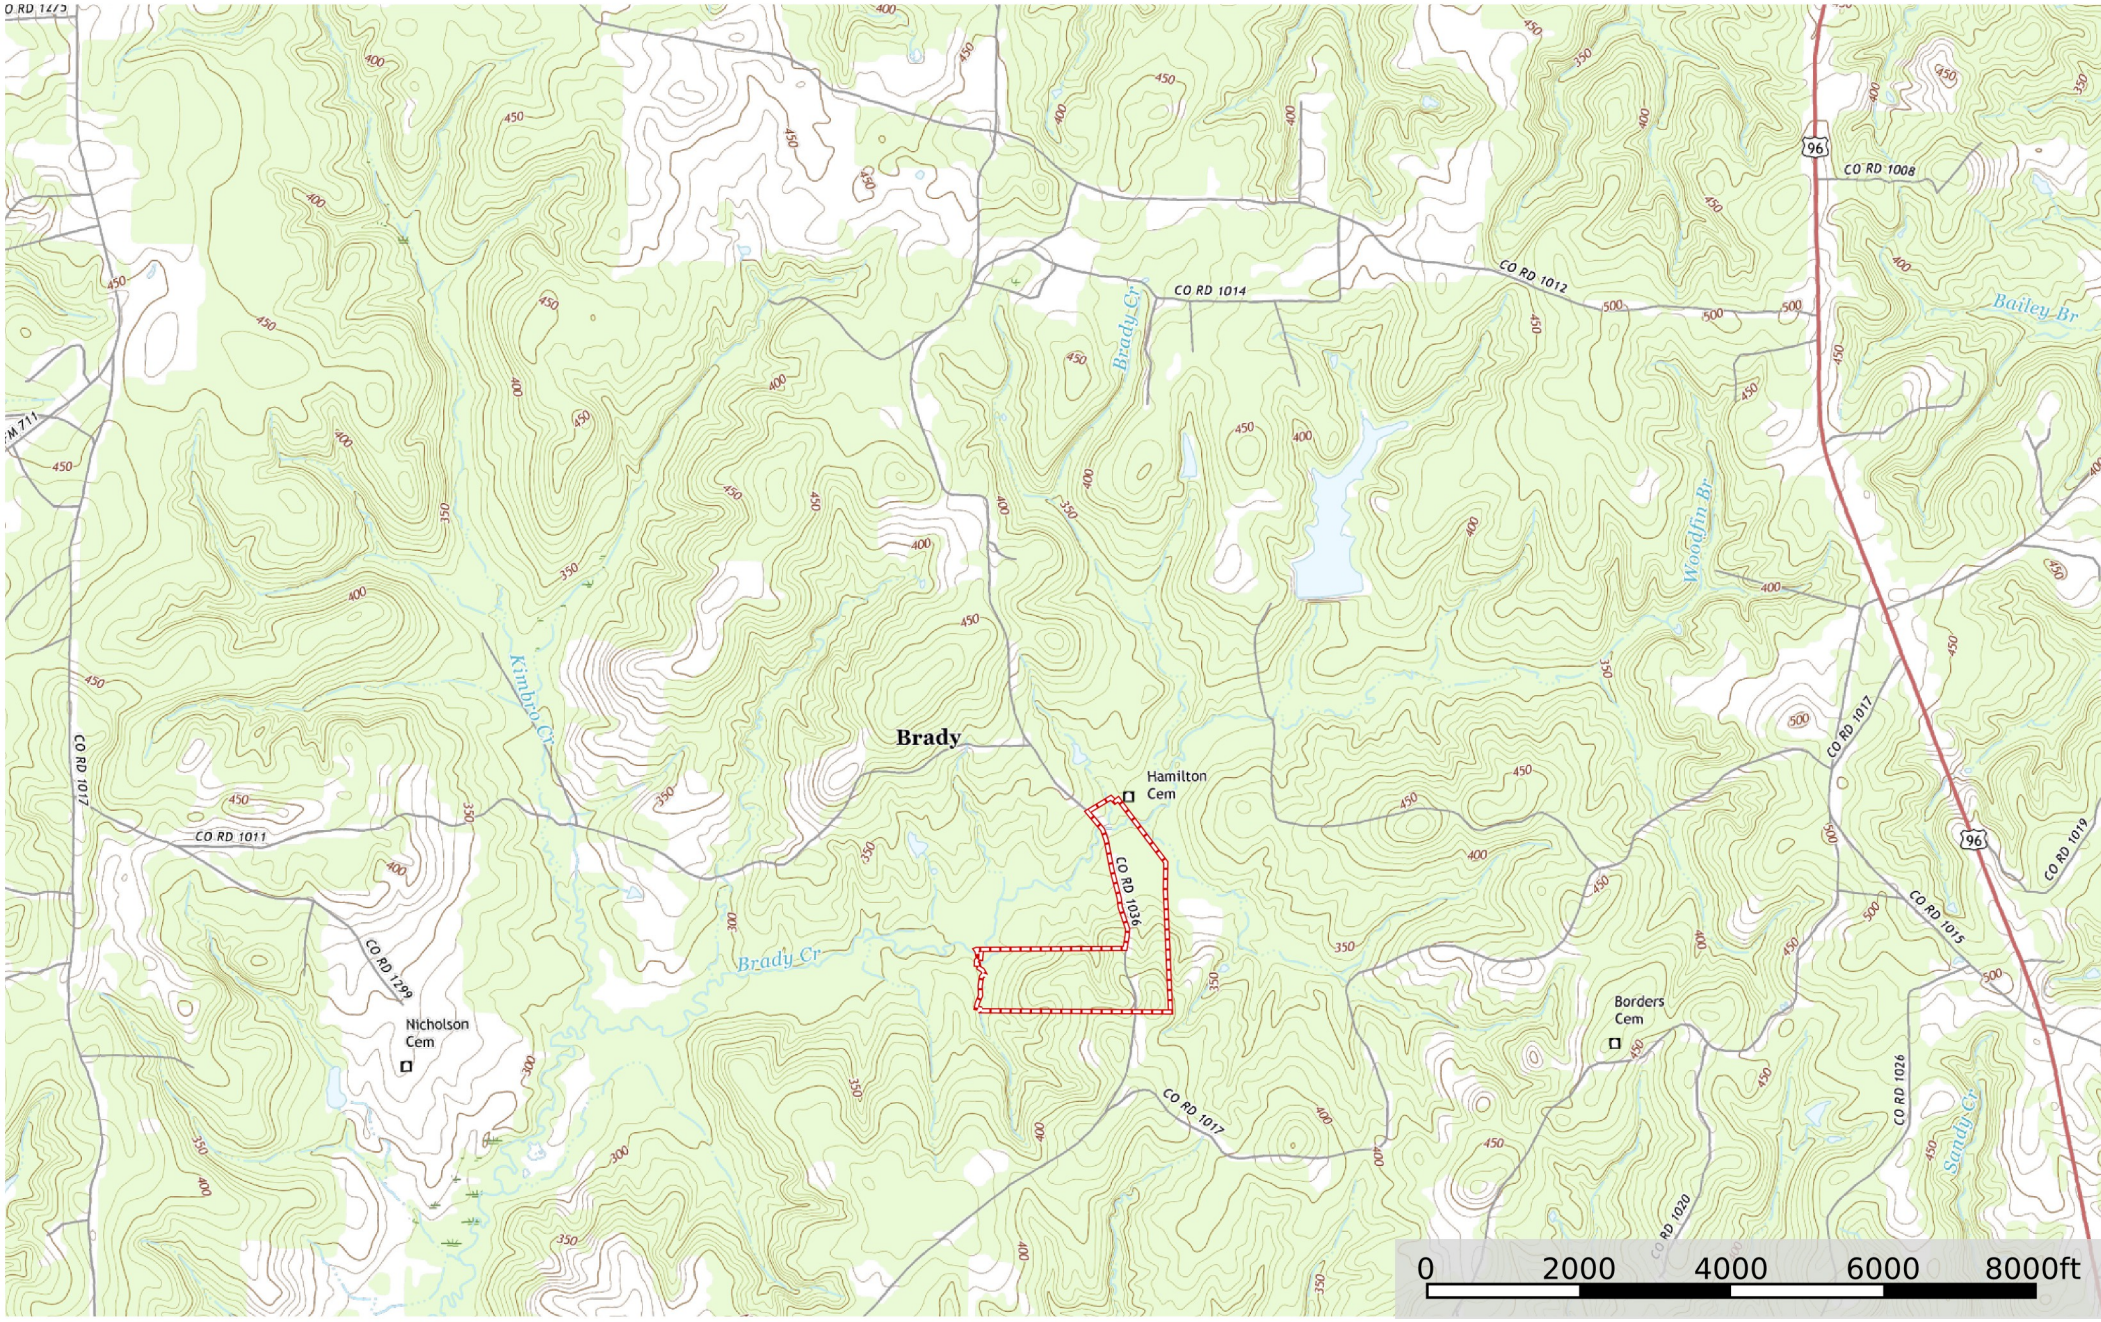

# Newland

Shelby County, Texas, 76.27 AC +/-

Boundary

This map is provided for illustration purposes only, and no warranties are given or implied concerning the accuracy of the data presented. This map is not a survey plat. All boundary line locations and acreage calculations are approximations only. Users are strongly advised to independently verify all geographic and legal information.