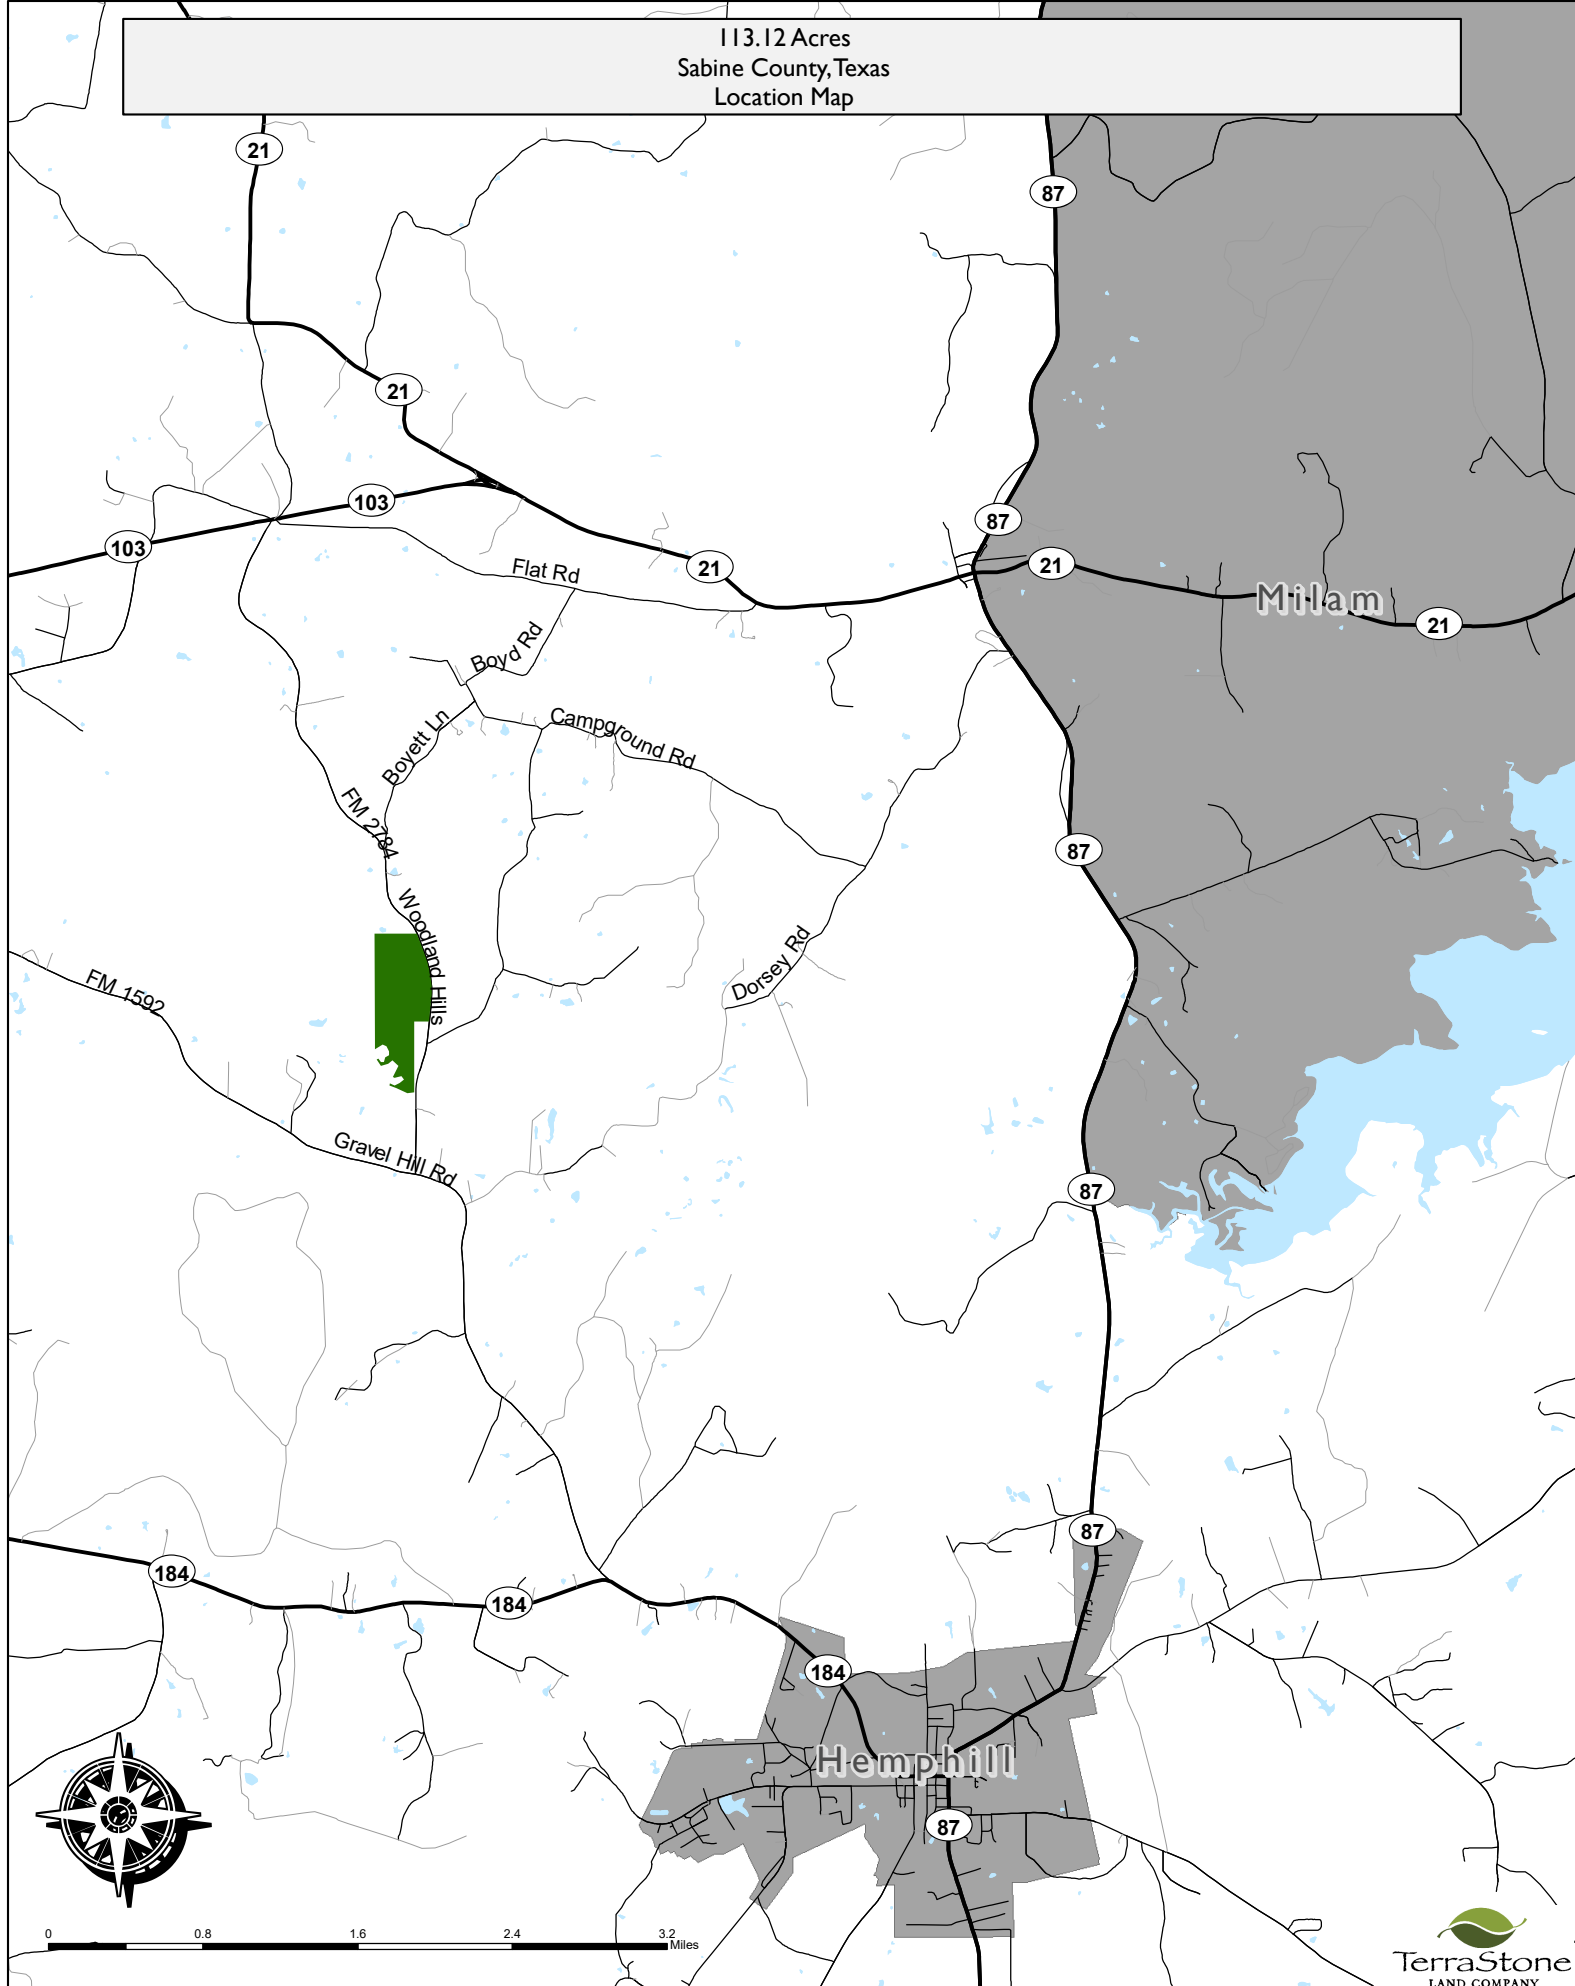

113.12 Acres
Sabine County, Texas
Location Map

Approximate Tract Boundary

Cities

Counties

Water Bodies

2/20/2019

Texas Office: (936) 598-3053
Louisiana Office: (318) 797-1546