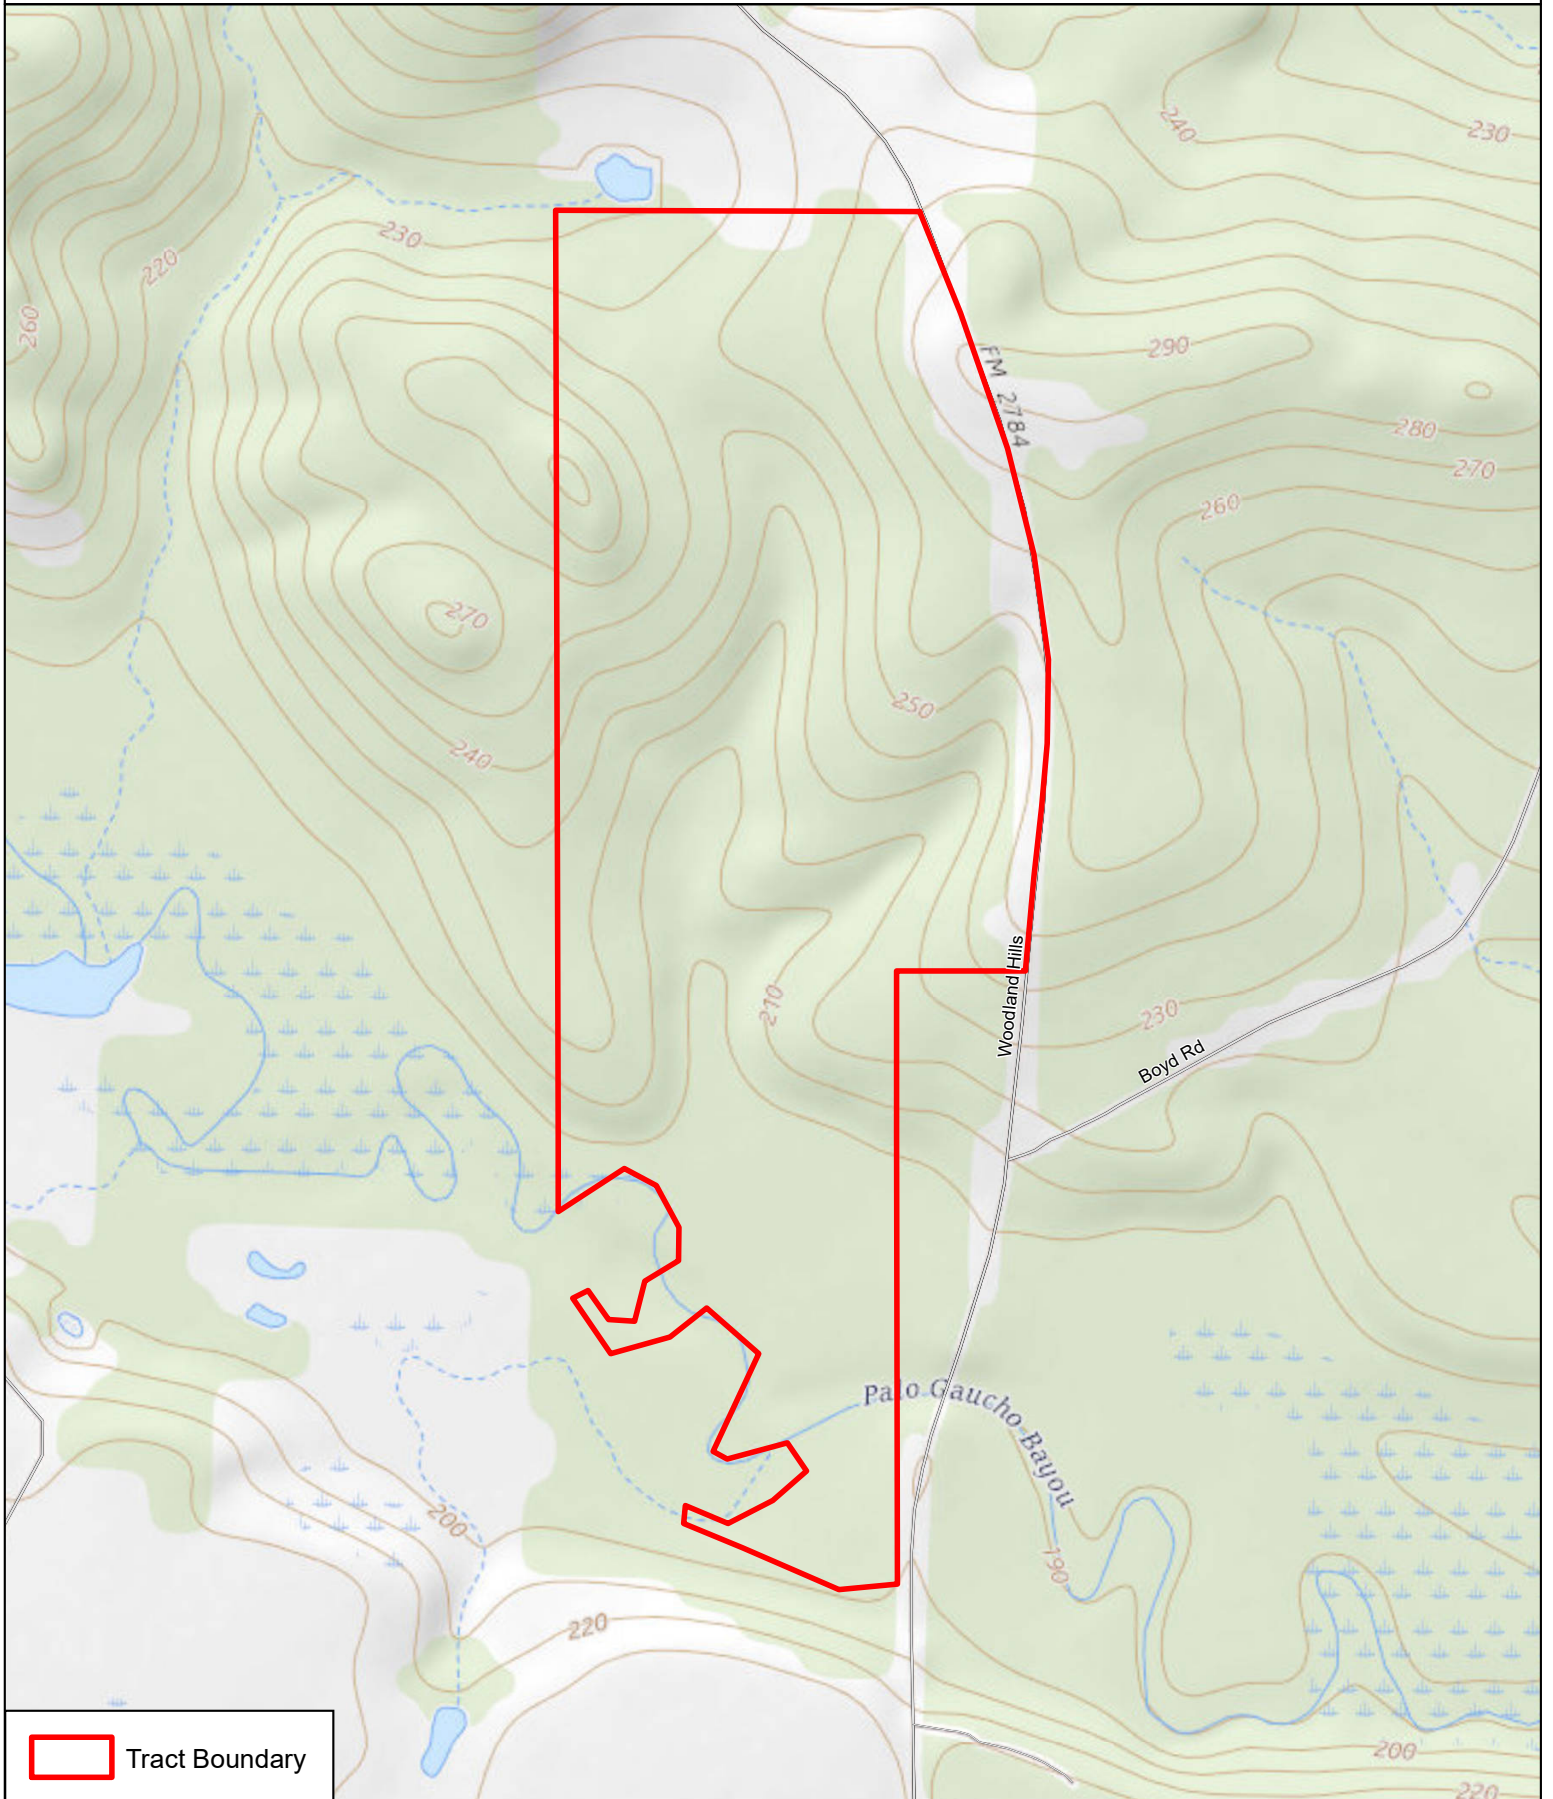

113.12 Acres
Sabine County, Texas

Tract Boundary

2/20/2019
Imagery: 2015

1 Inch = 607 Feet