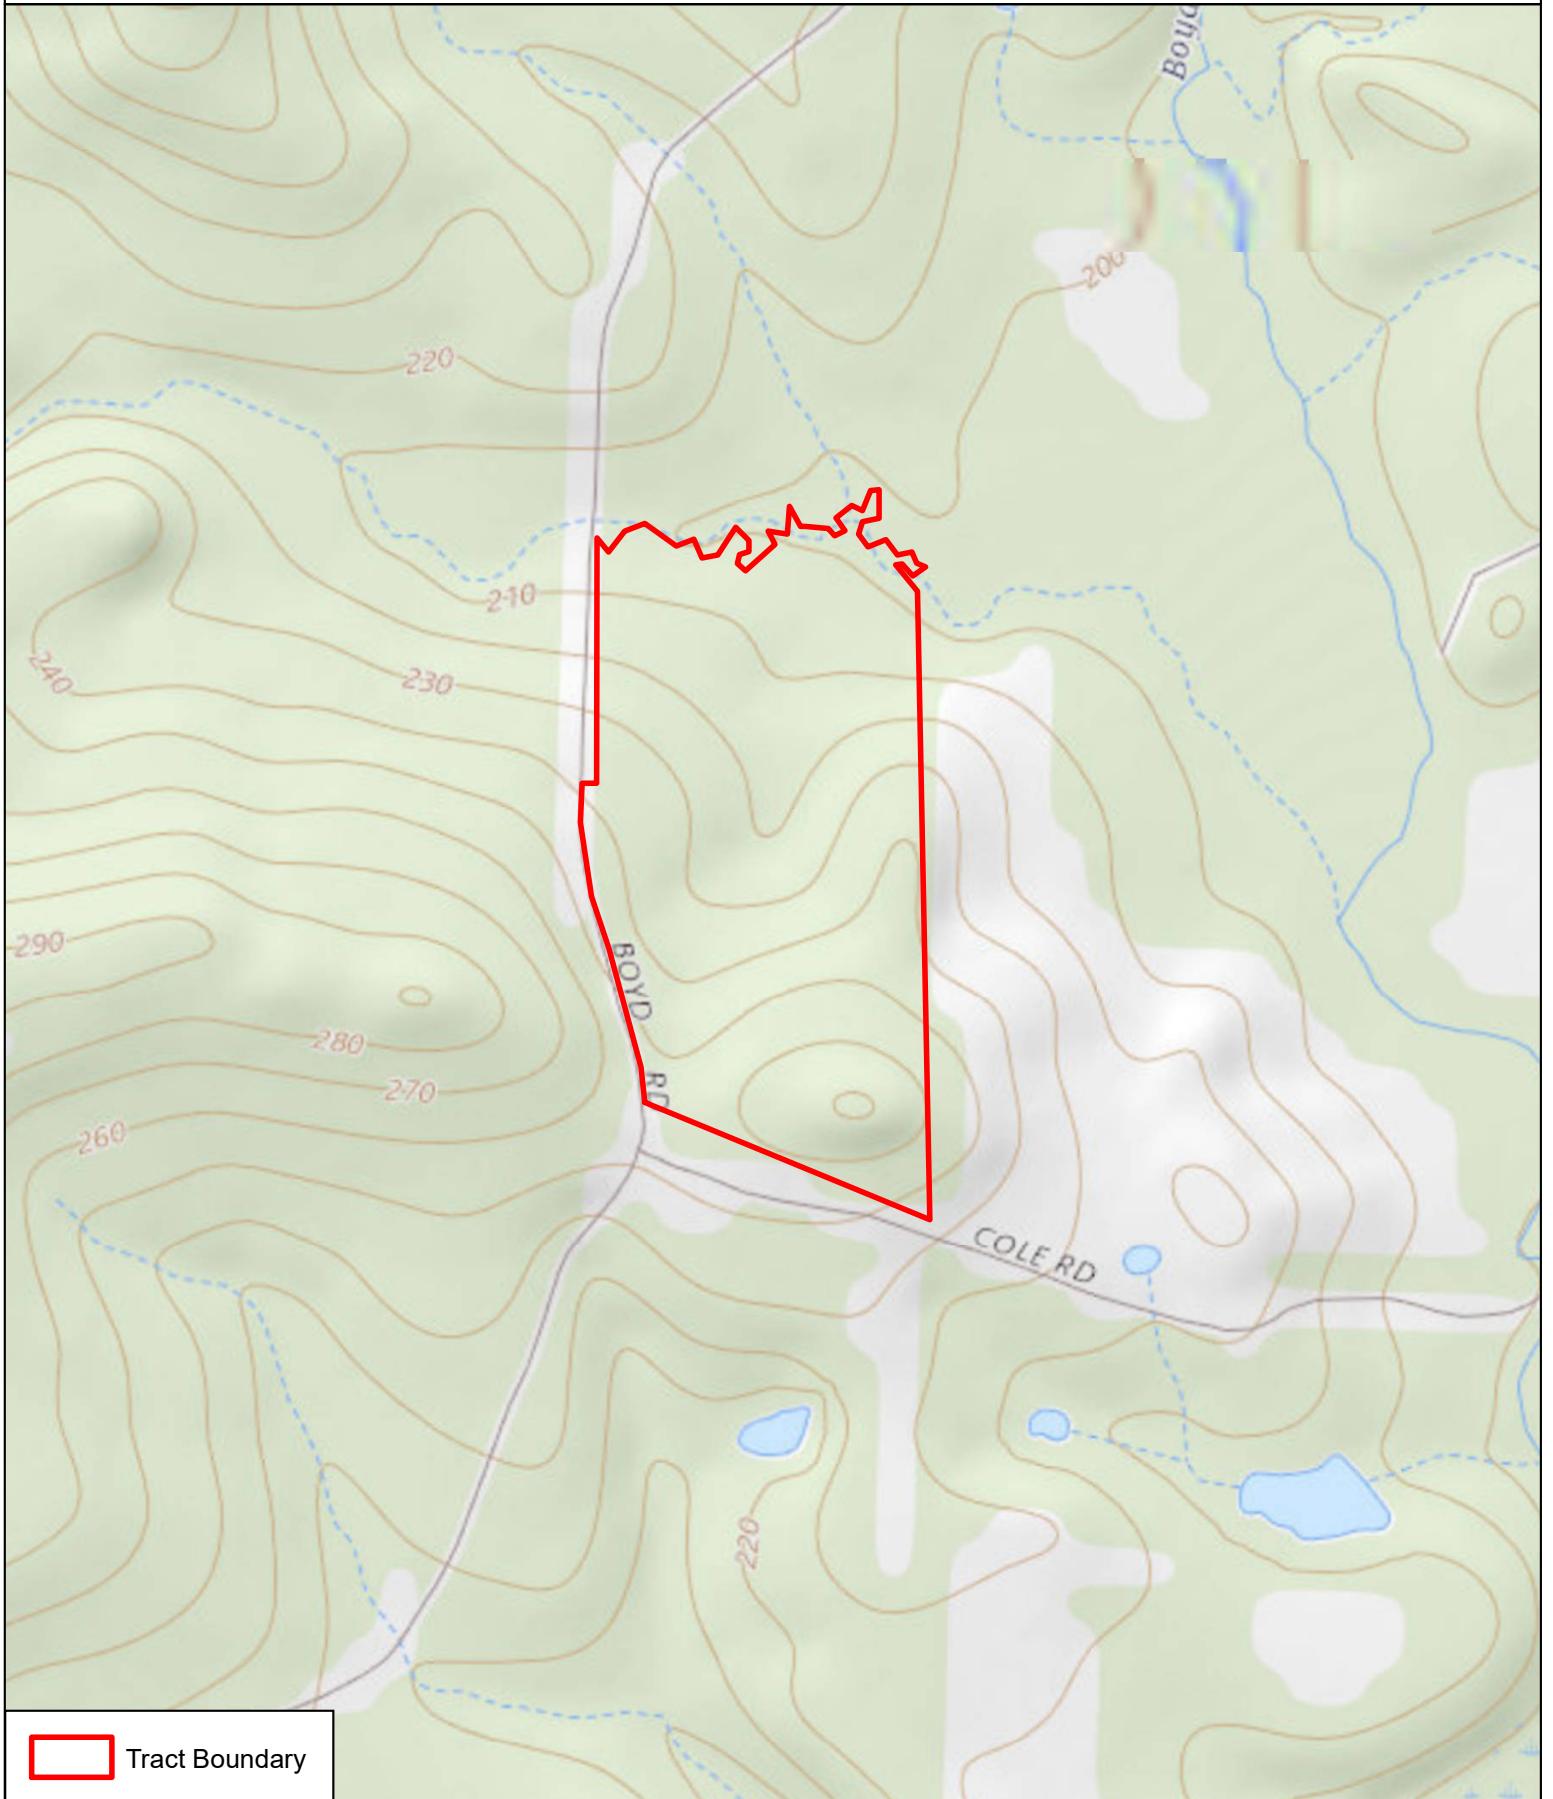

30.06 Acres
Sabine County, Texas

Tract Boundary

2/20/2019
Imagery: 2015

1 Inch = 500 Feet