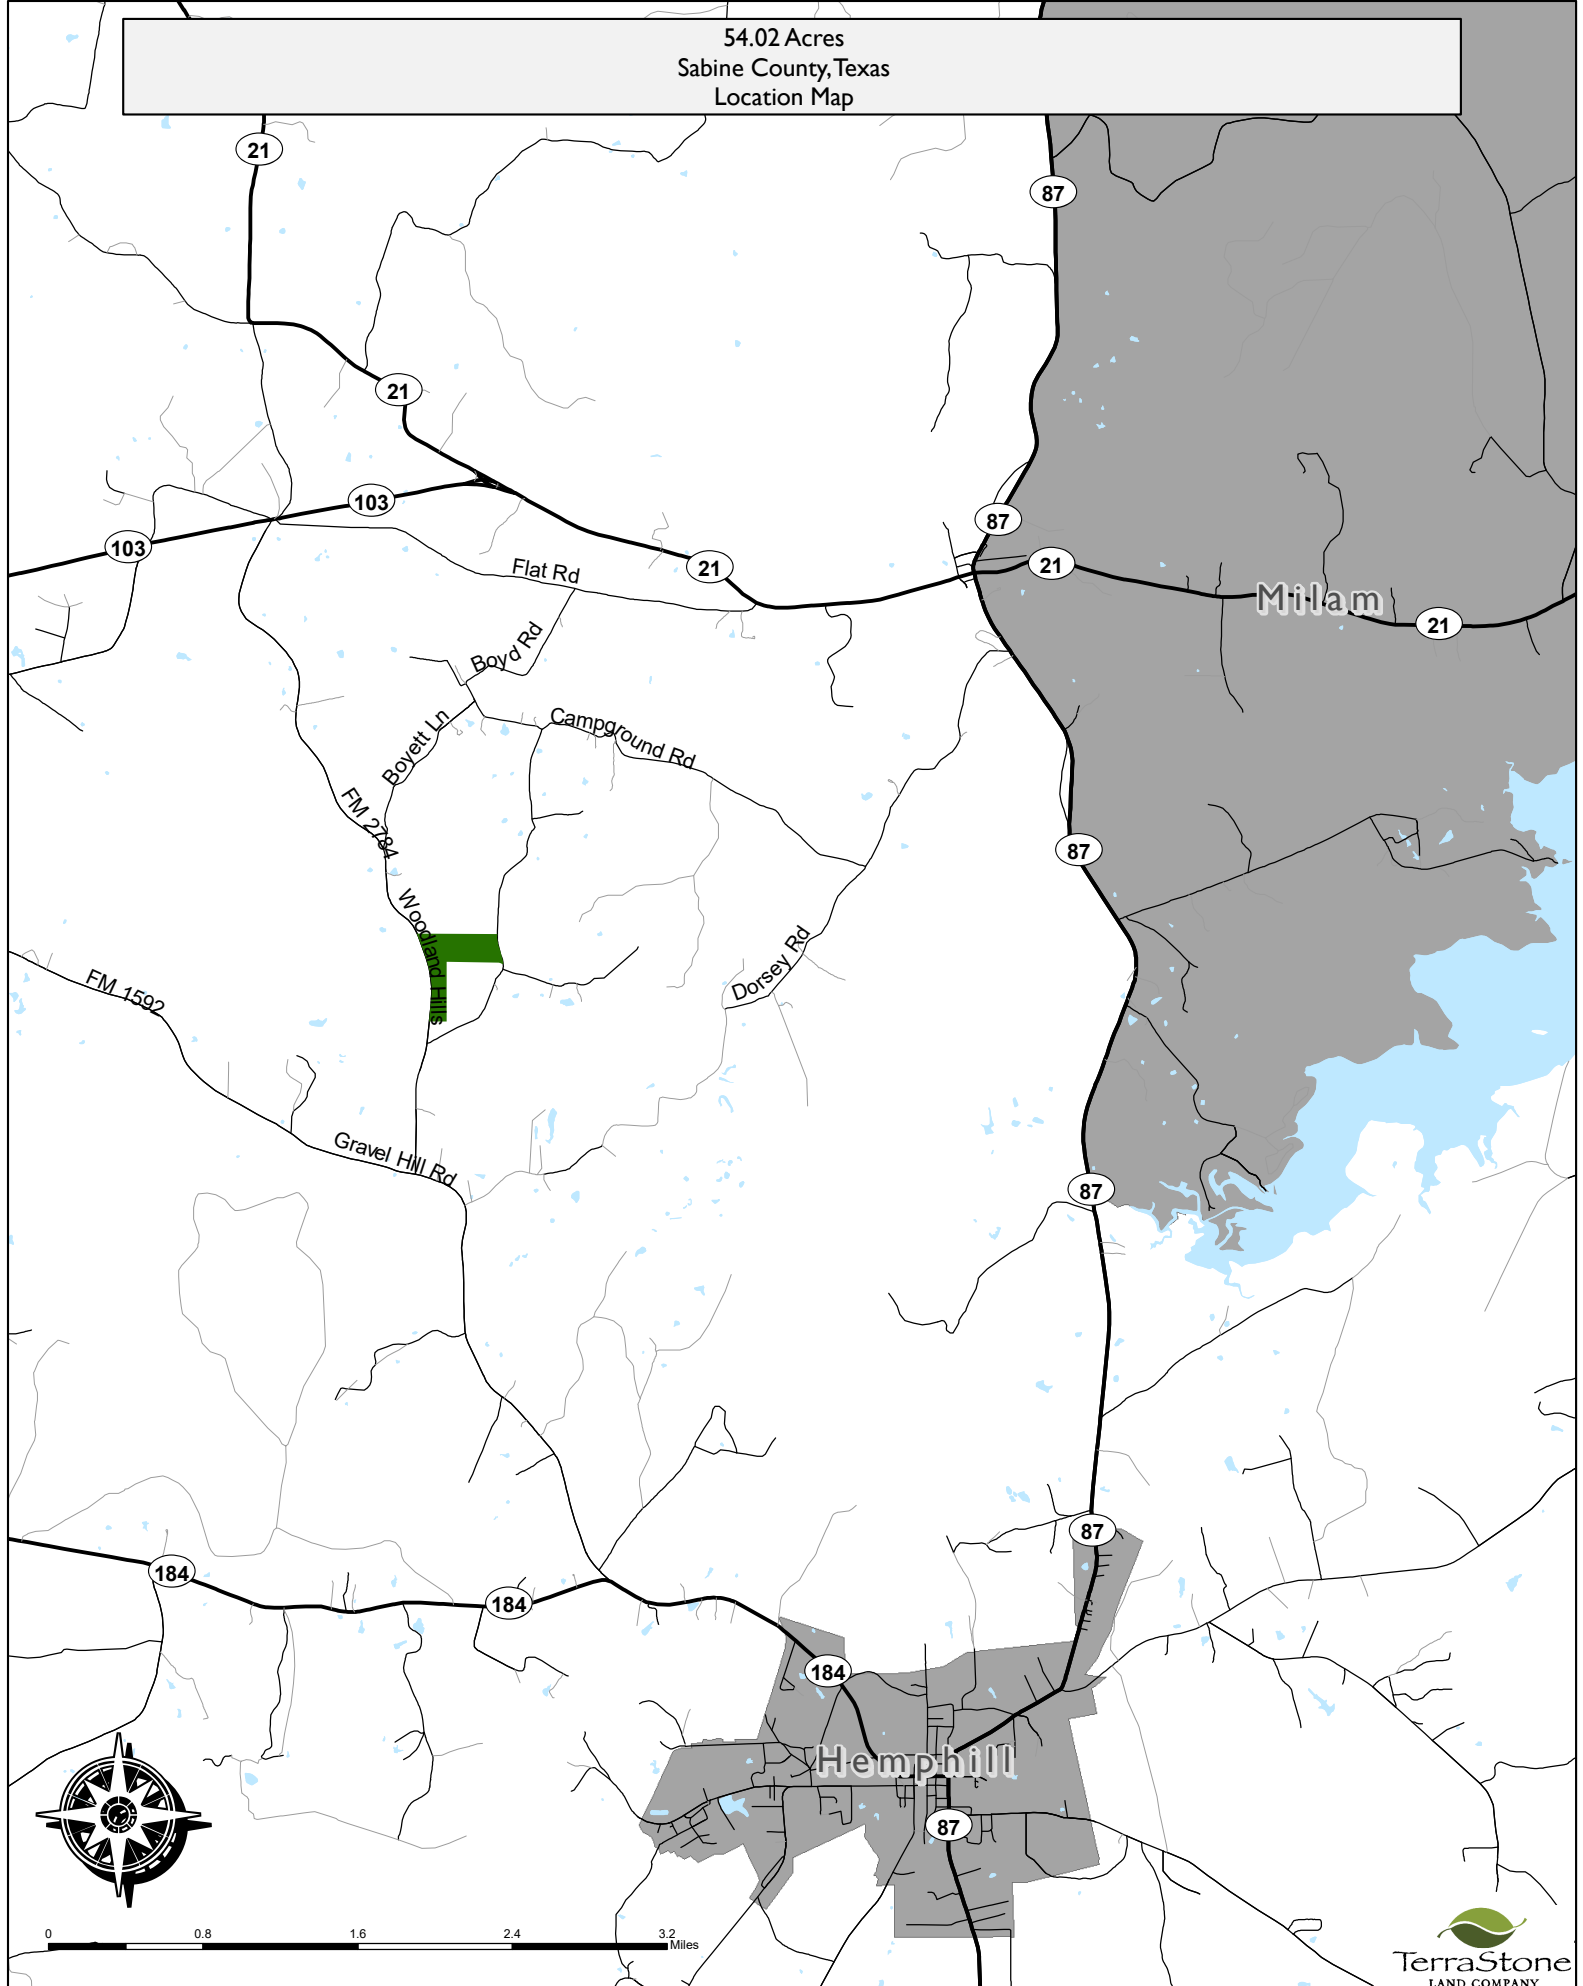

54.02 Acres
Sabine County, Texas
Location Map

Approximate Tract Boundary   Cities   Counties   Water Bodies

2/20/2019

Texas Office: (936) 598-3053
Louisiana Office: (318) 797-1546