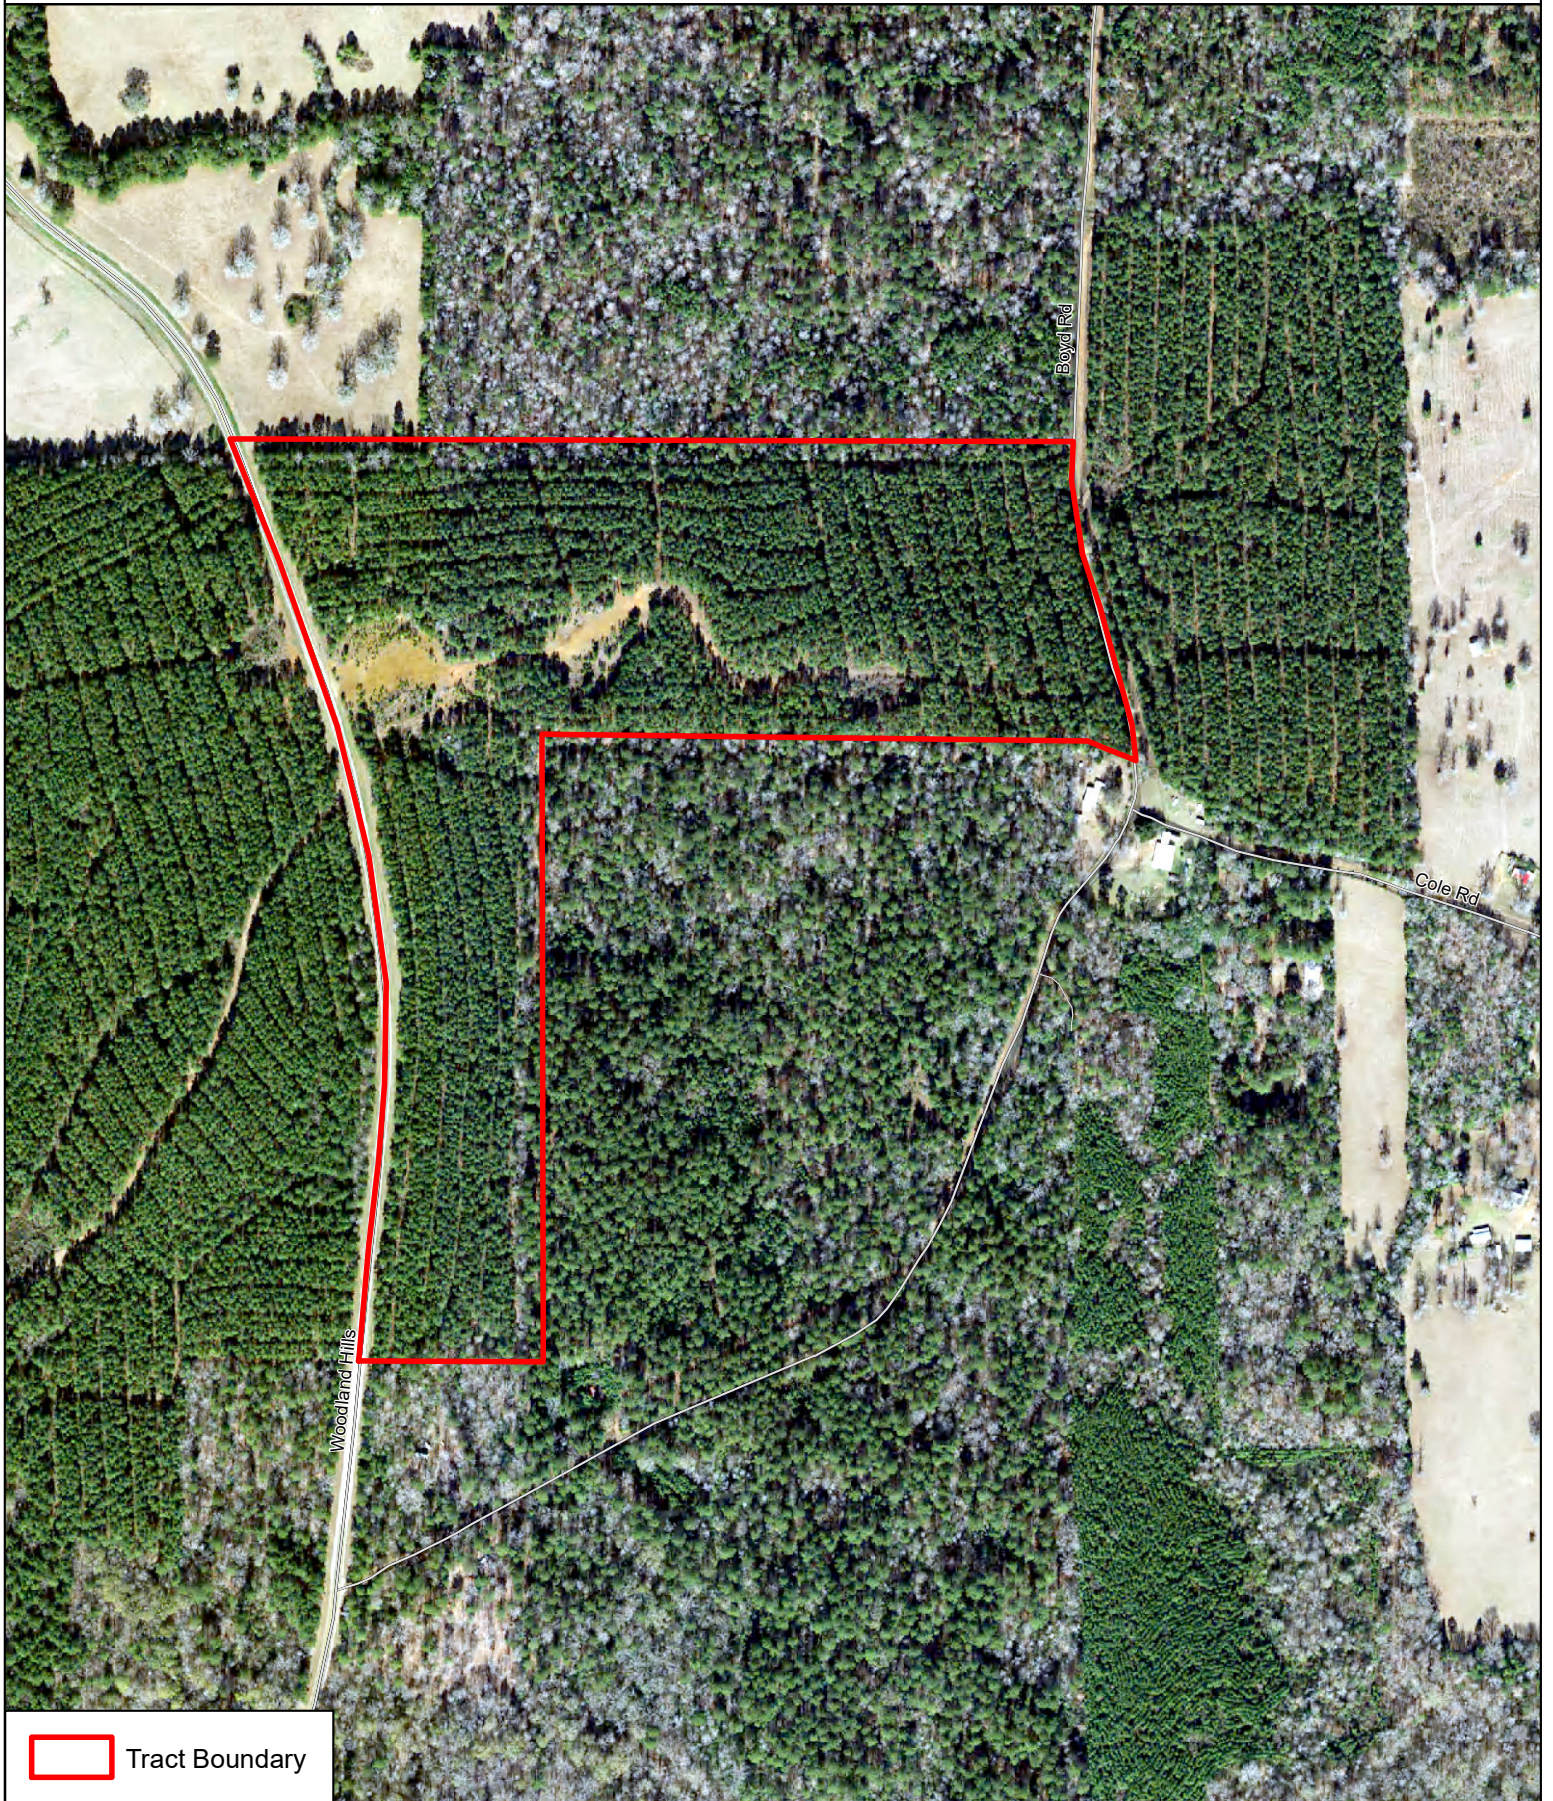

54.02 Acres
Sabine County, Texas

Tract Boundary

2/20/2019
Imagery: 2015

1 Inch = 500 Feet