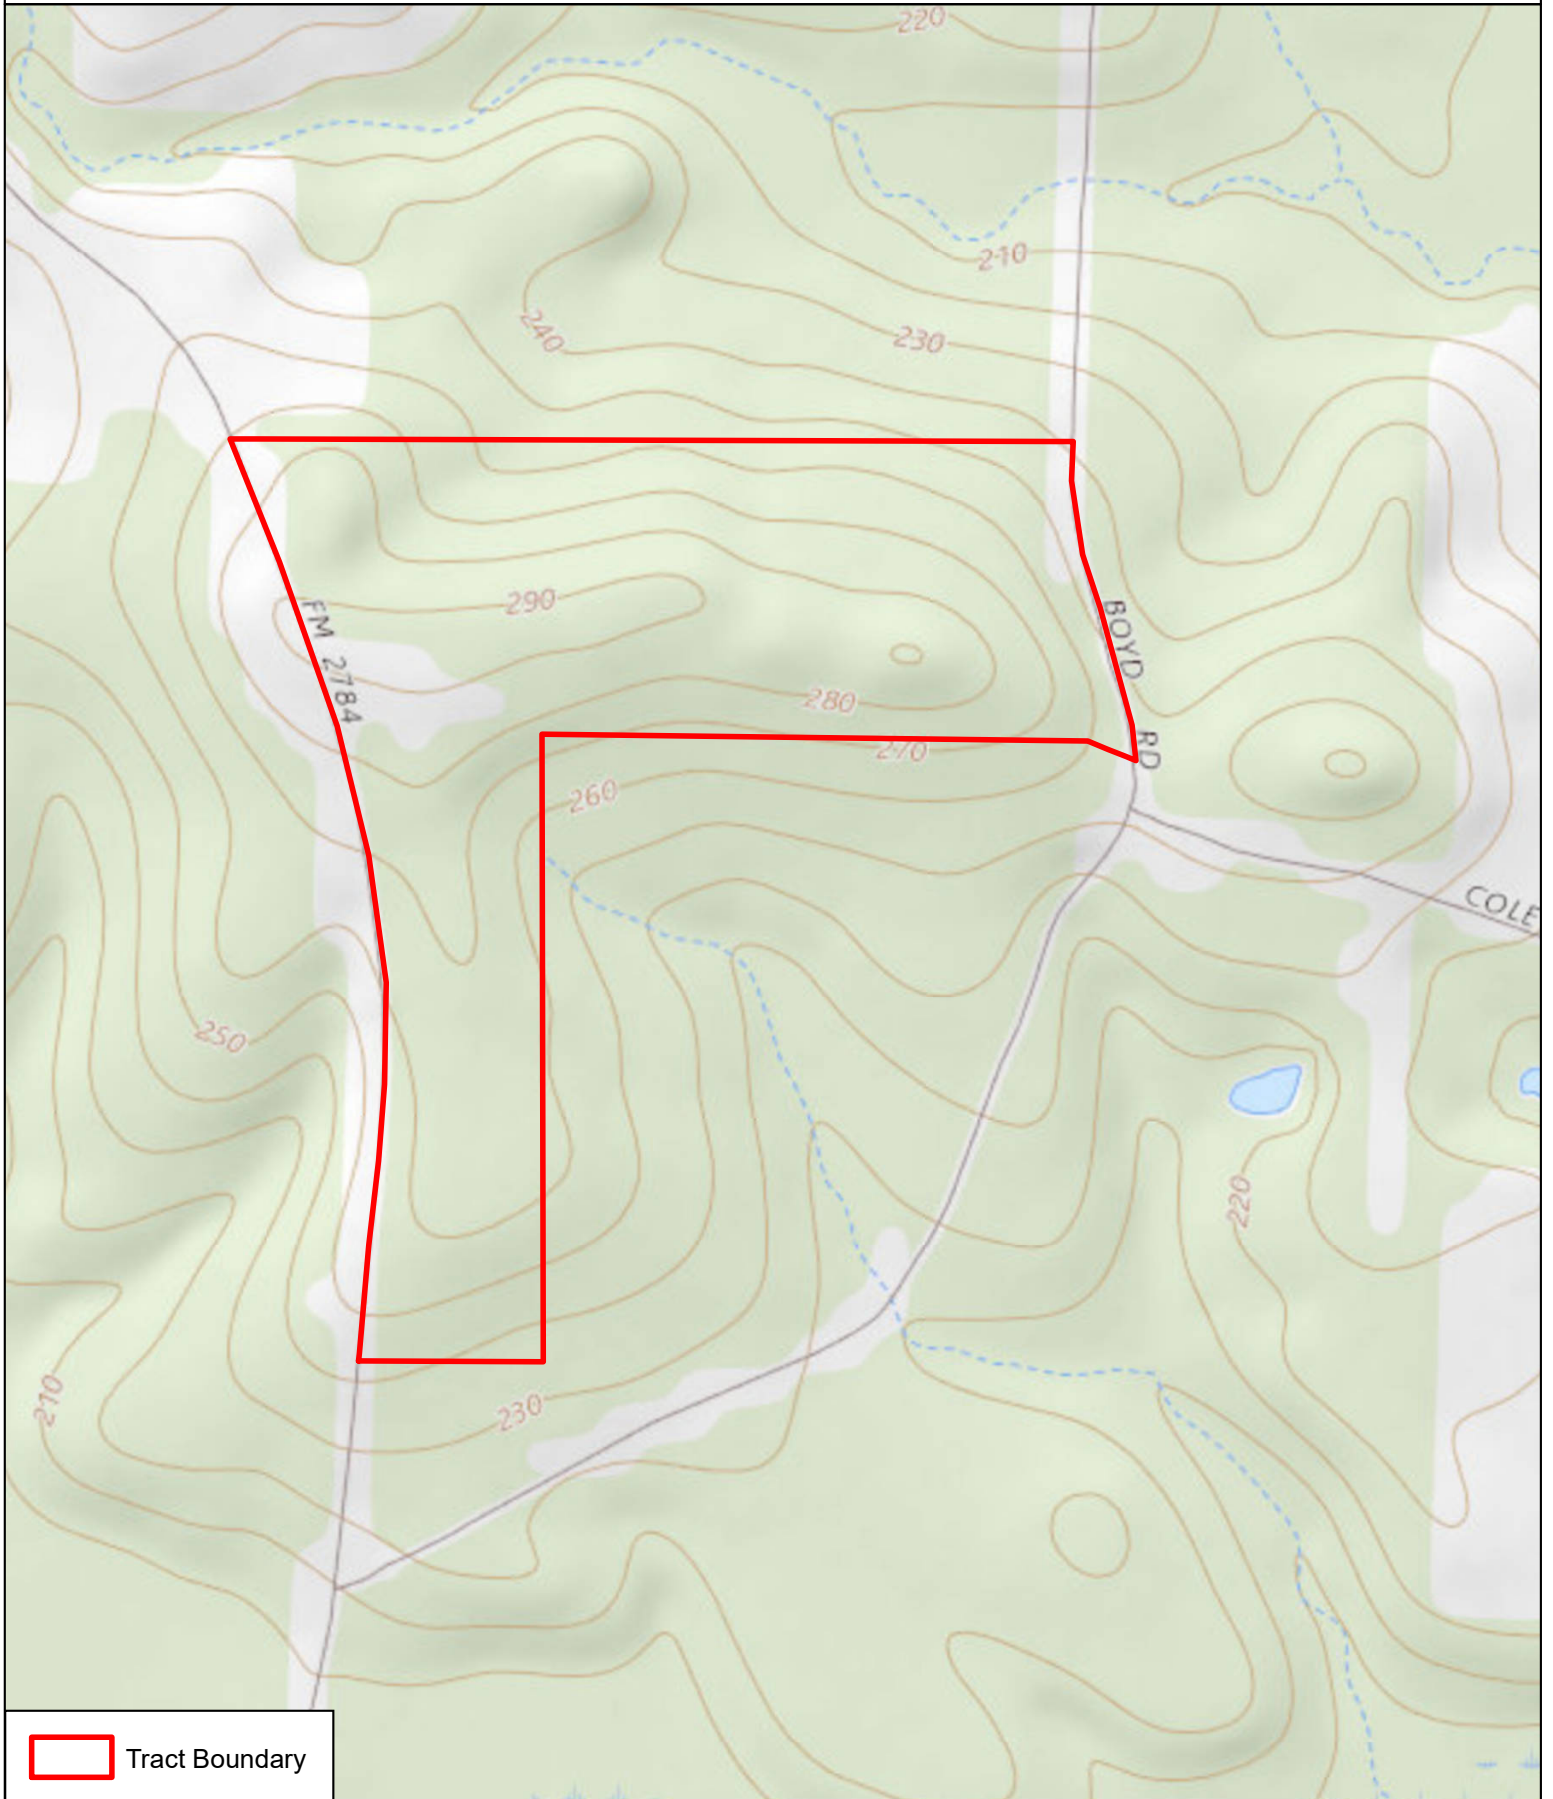

54.02 Acres
Sabine County, Texas

Tract Boundary

2/20/2019
Imagery: 2015

1 Inch = 500 Feet